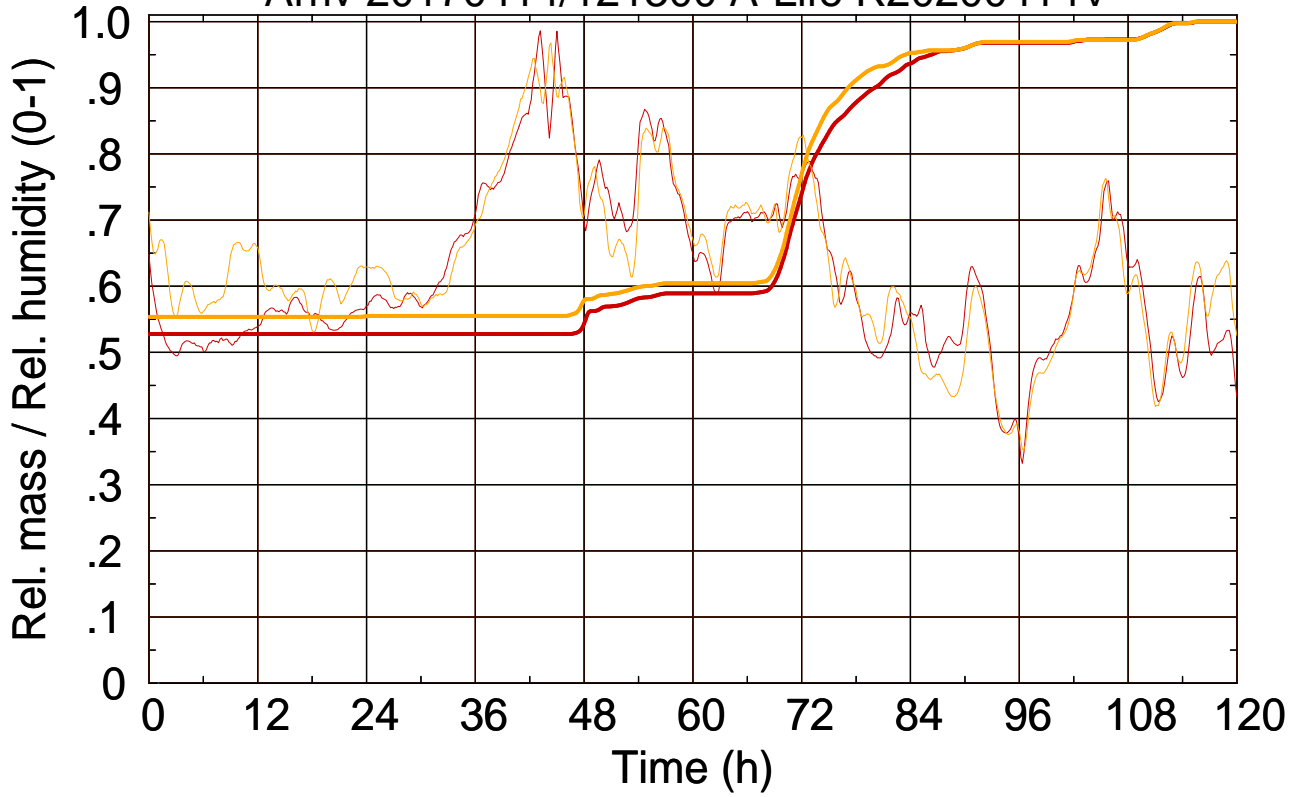

Arriv 20170414/121300 A-Life R20200414V

0 — 1 —

Arriv 20170414/121300 A-Life R20200414V

— Height

— Mixing height