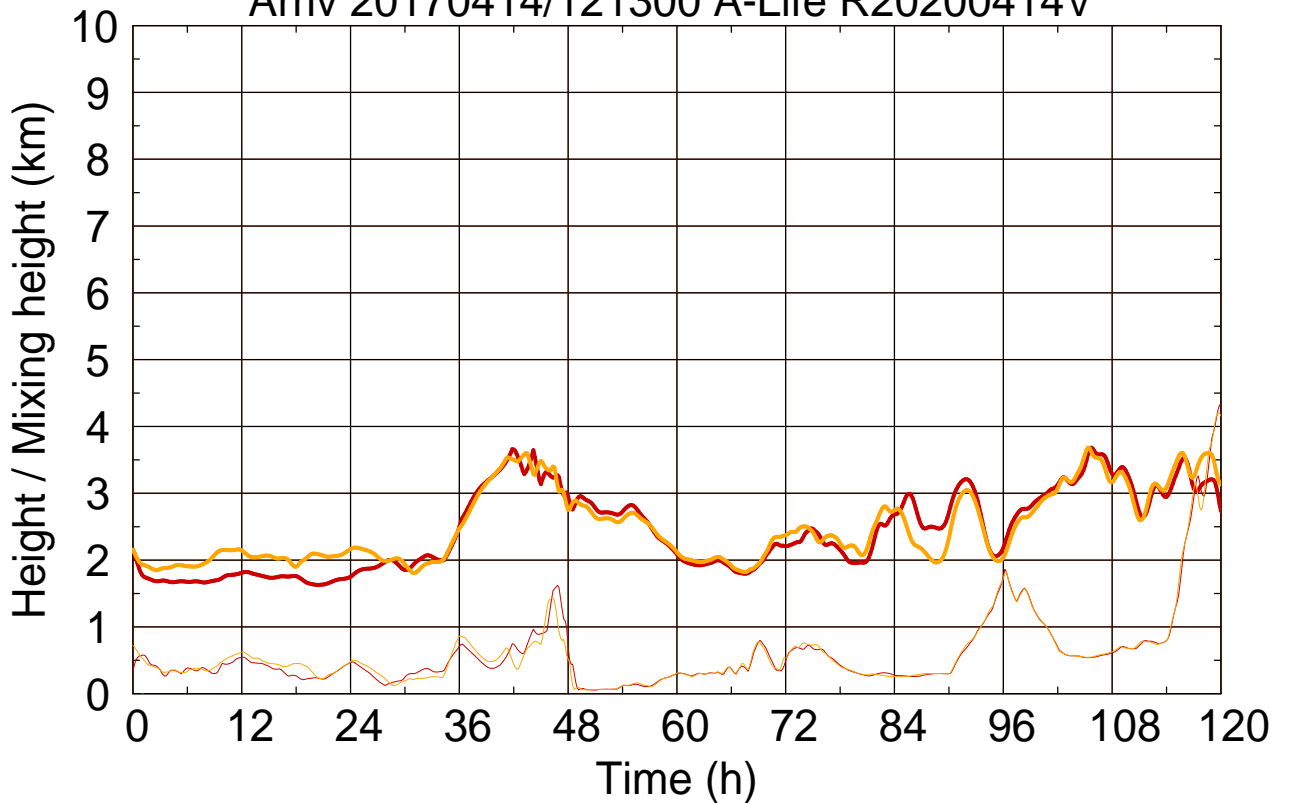

Arriv 20170414/121300 A-Life R20200414V

0 — 1 —

Arriv 20170414/121300 A-Life R20200414V

— Height

— Mixing height