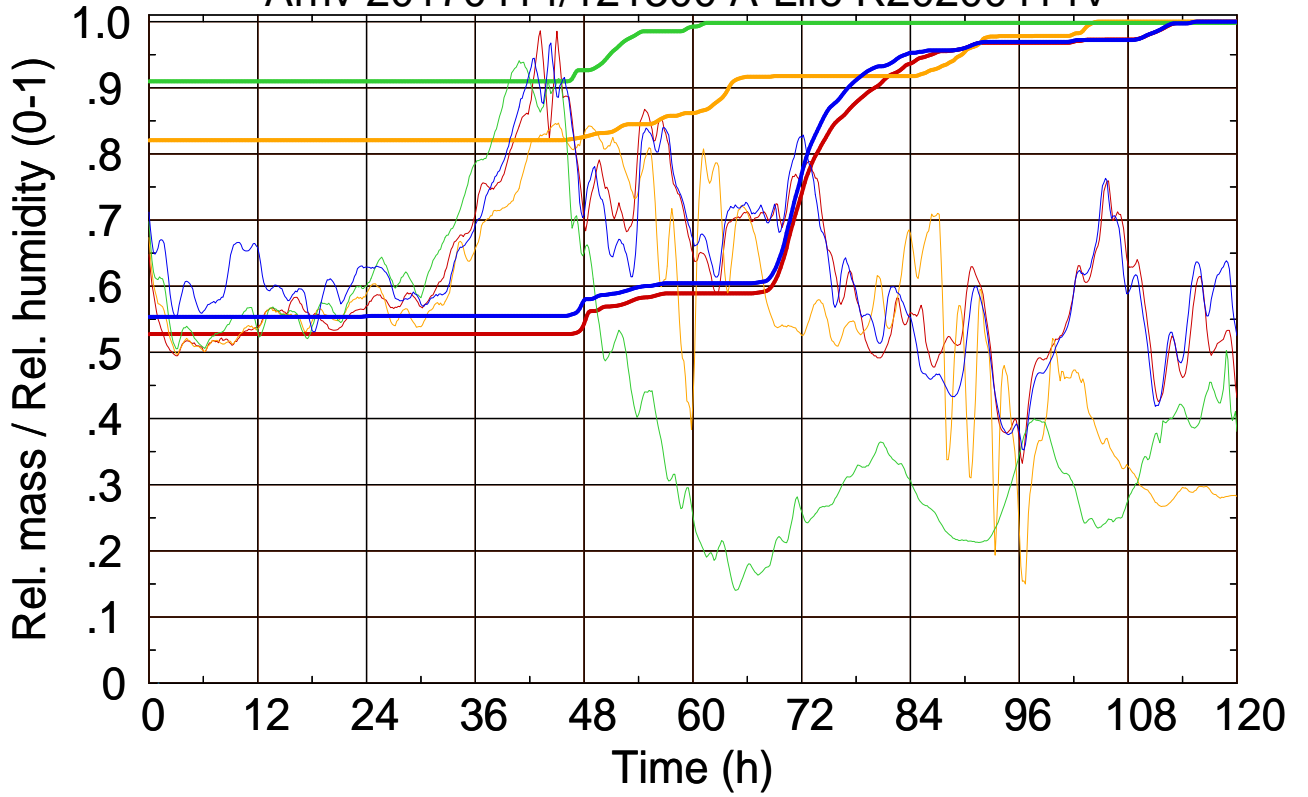

Arriv 20170414/121300 A-Life R20200414V

0 — 1 — 2 — 3 —

Arriv 20170414/121300 A-Life R20200414V

— Height — Mixing height