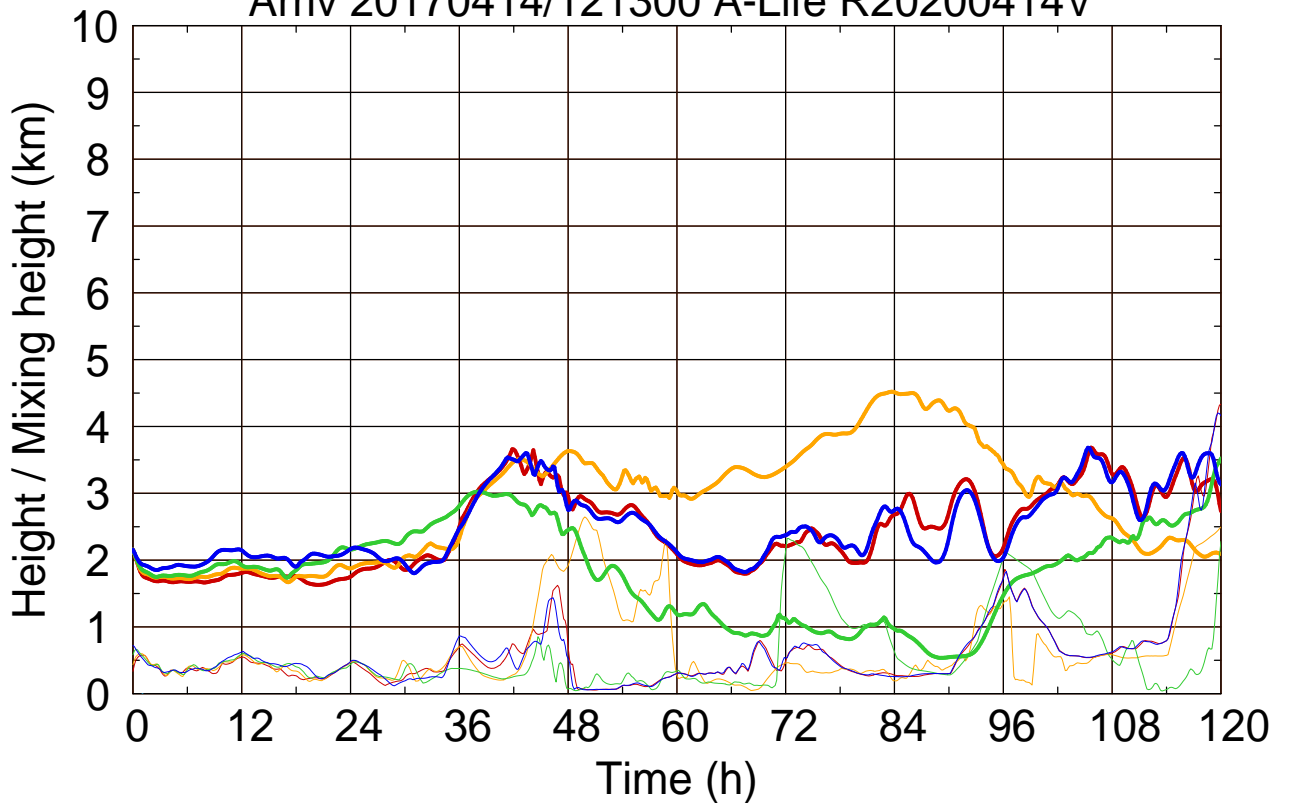

Arriv 20170414/121300 A-Life R20200414V

0 — 1 — 2 — 3 —

Arriv 20170414/121300 A-Life R20200414V

— Height — Mixing height