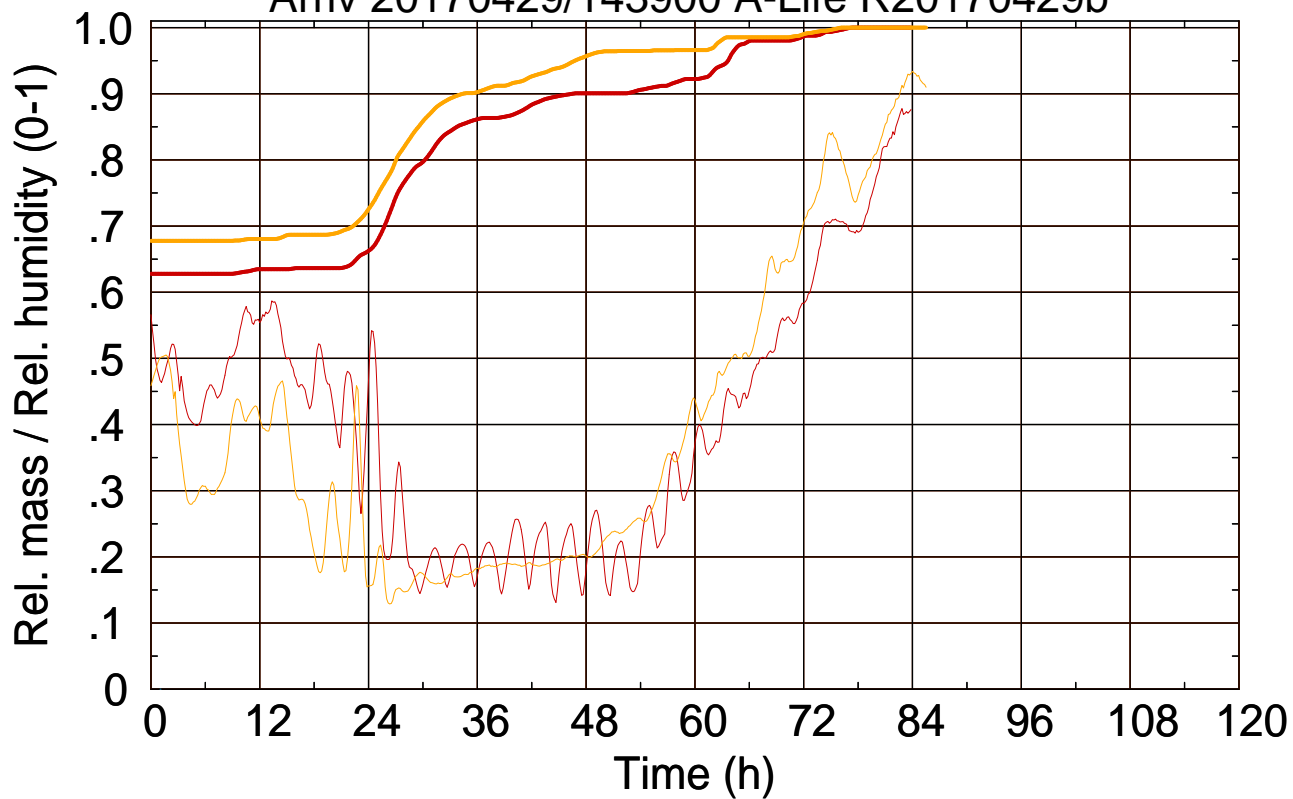

Arriv 20170429/143900 A-Life R20170429b

0 — 1 —

Arriv 20170429/143900 A-Life R20170429b

— Height — Mixing height