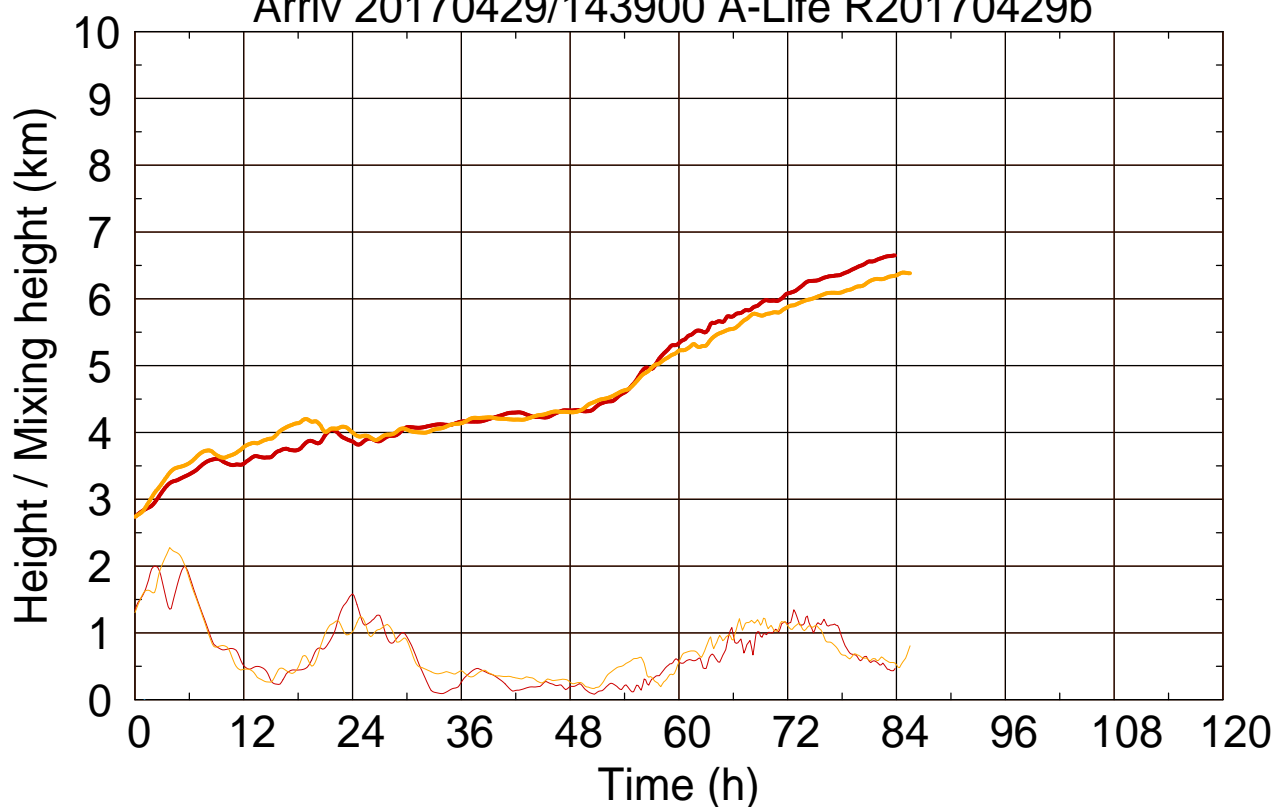

Arriv 20170429/143900 A-Life R20170429b

0 — 1 —

Arriv 20170429/143900 A-Life R20170429b

— Height — Mixing height