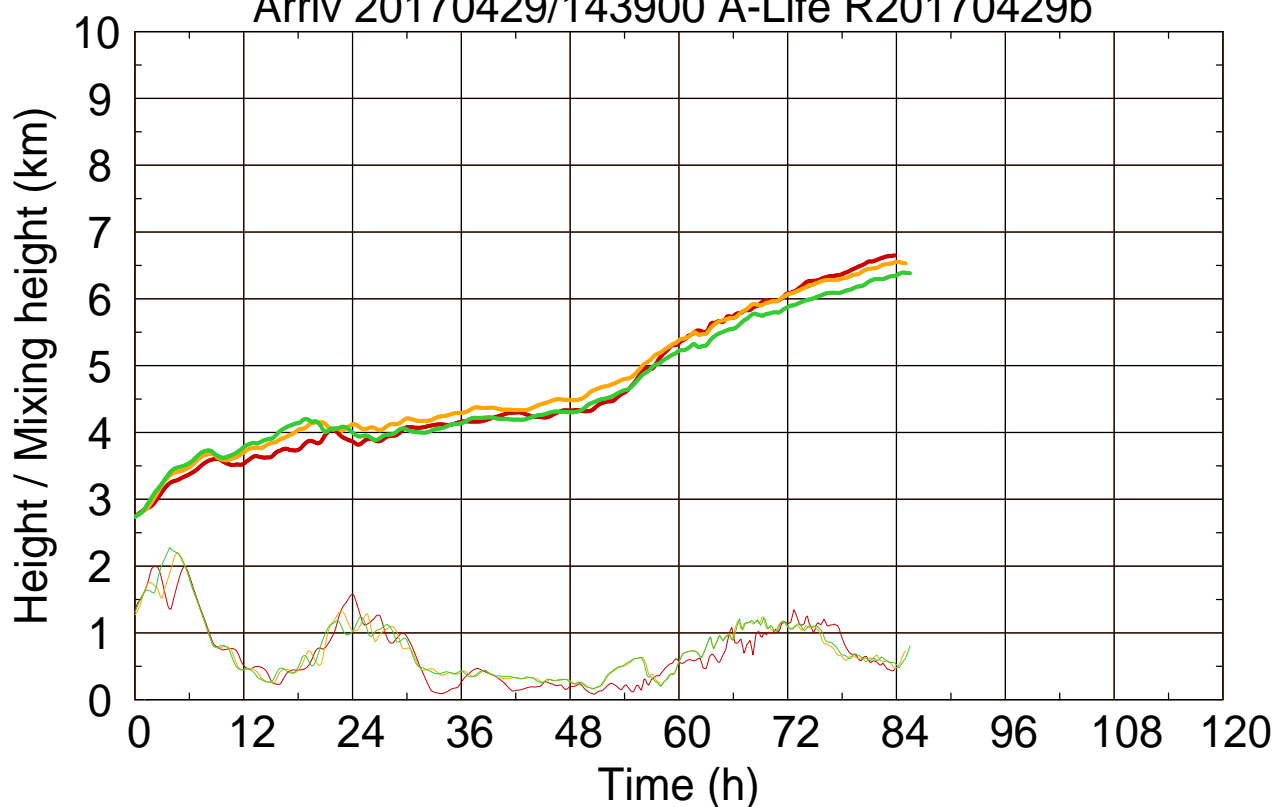

Arriv 20170429/143900 A-Life R20170429b

0 — 1 — 2 —

Arriv 20170429/143900 A-Life R20170429b

— Height — Mixing height