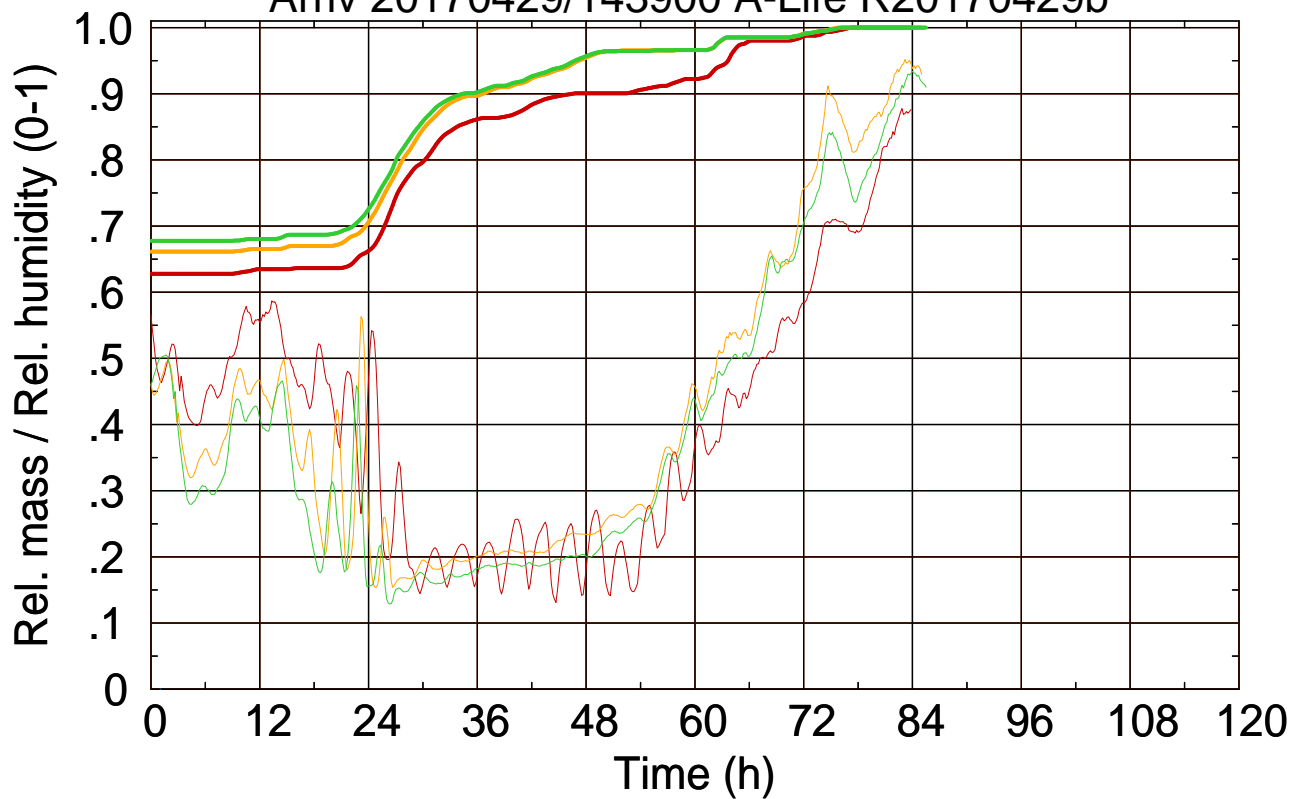

Arriv 20170429/143900 A-Life R20170429b

0 — 1 — 2 —

Arriv 20170429/143900 A-Life R20170429b

— Height — Mixing height