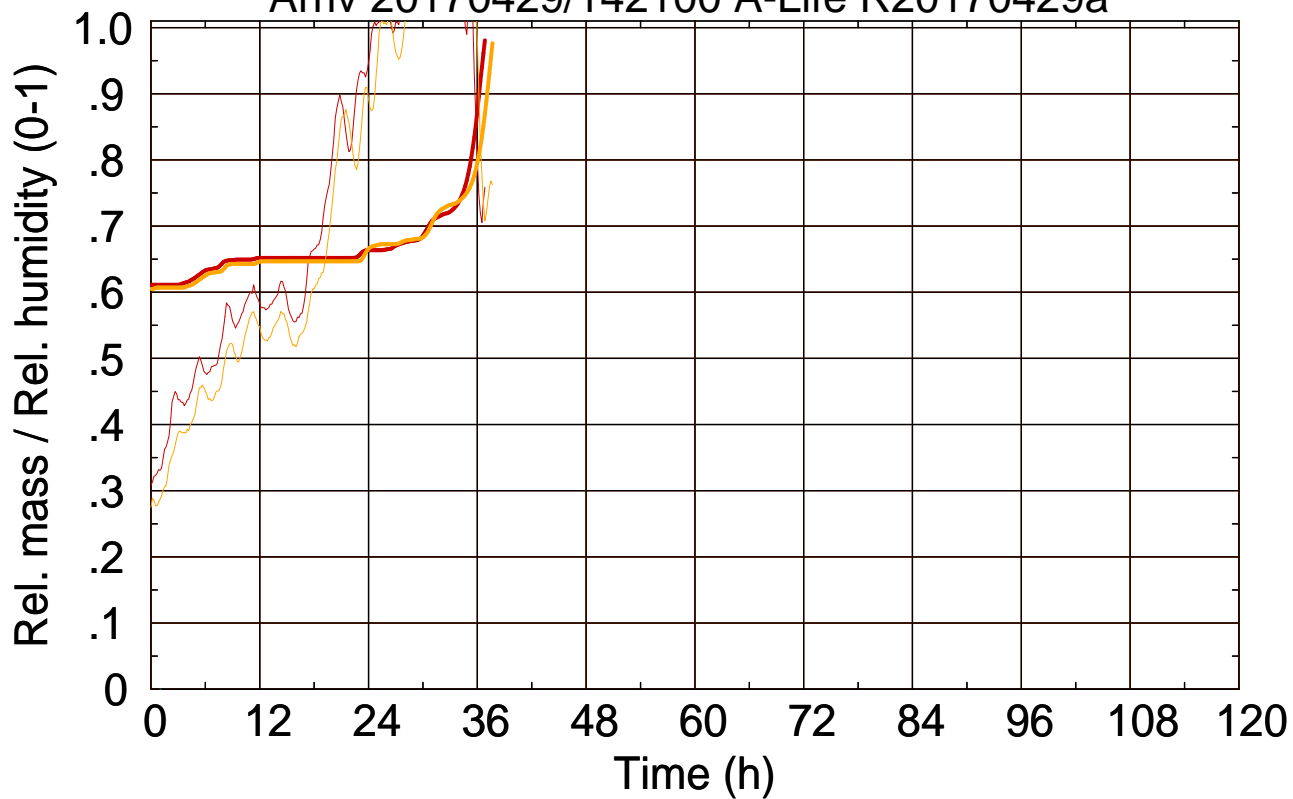

Arriv 20170429/142100 A-Life R20170429a

0 — 1

Arriv 20170429/142100 A-Life R20170429a

— Height — Mixing height