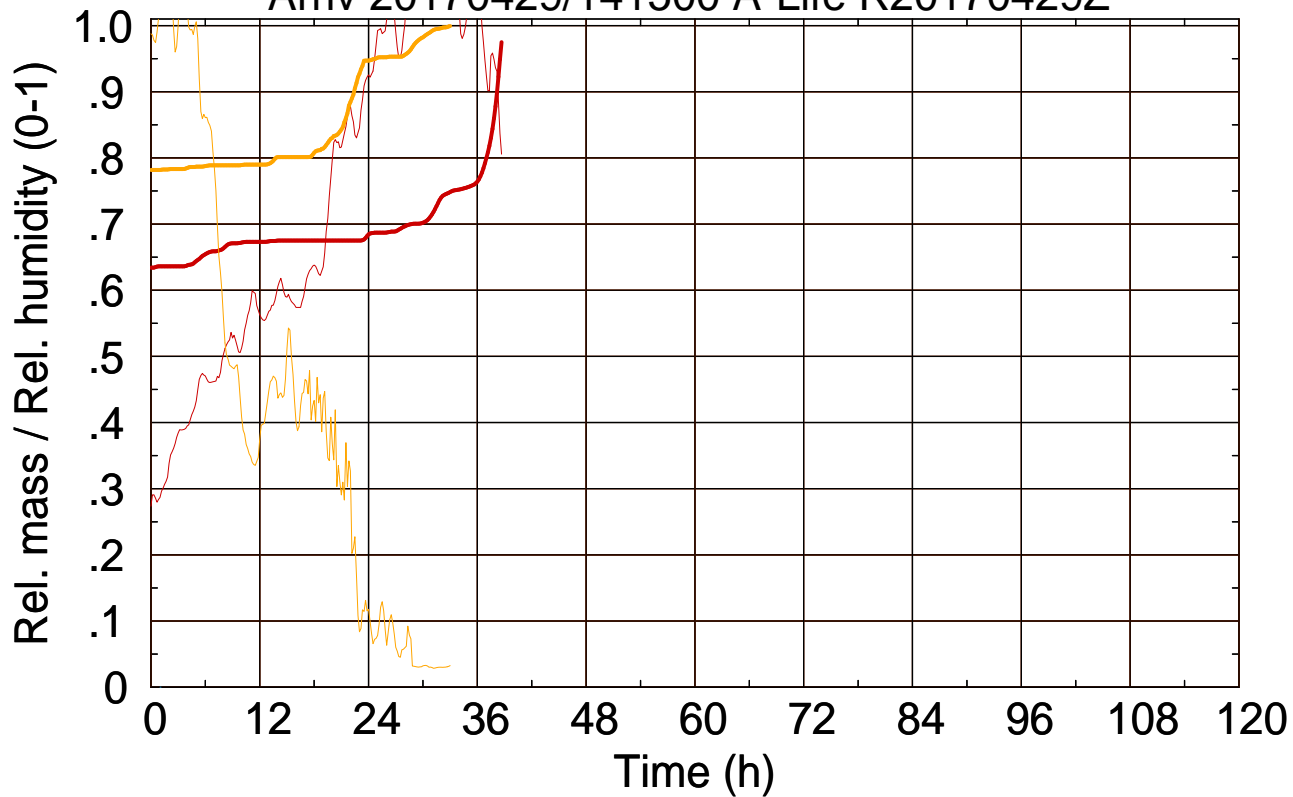

Arriv 20170429/141500 A-Life R20170429Z

0 — 1

Arriv 20170429/141500 A-Life R20170429Z

— Height — Mixing height