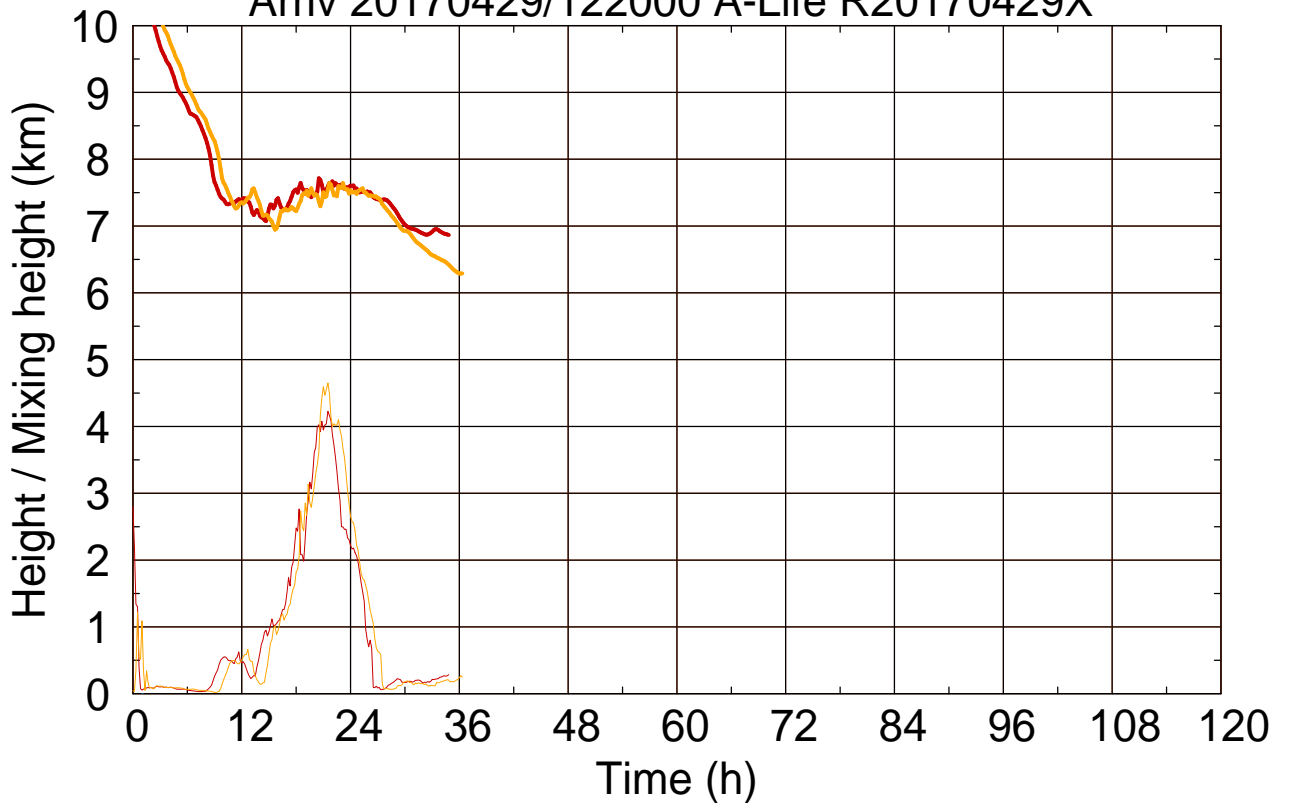

Arriv 20170429/122000 A-Life R20170429X

0 — 1

Arriv 20170429/122000 A-Life R20170429X

— Height — Mixing height