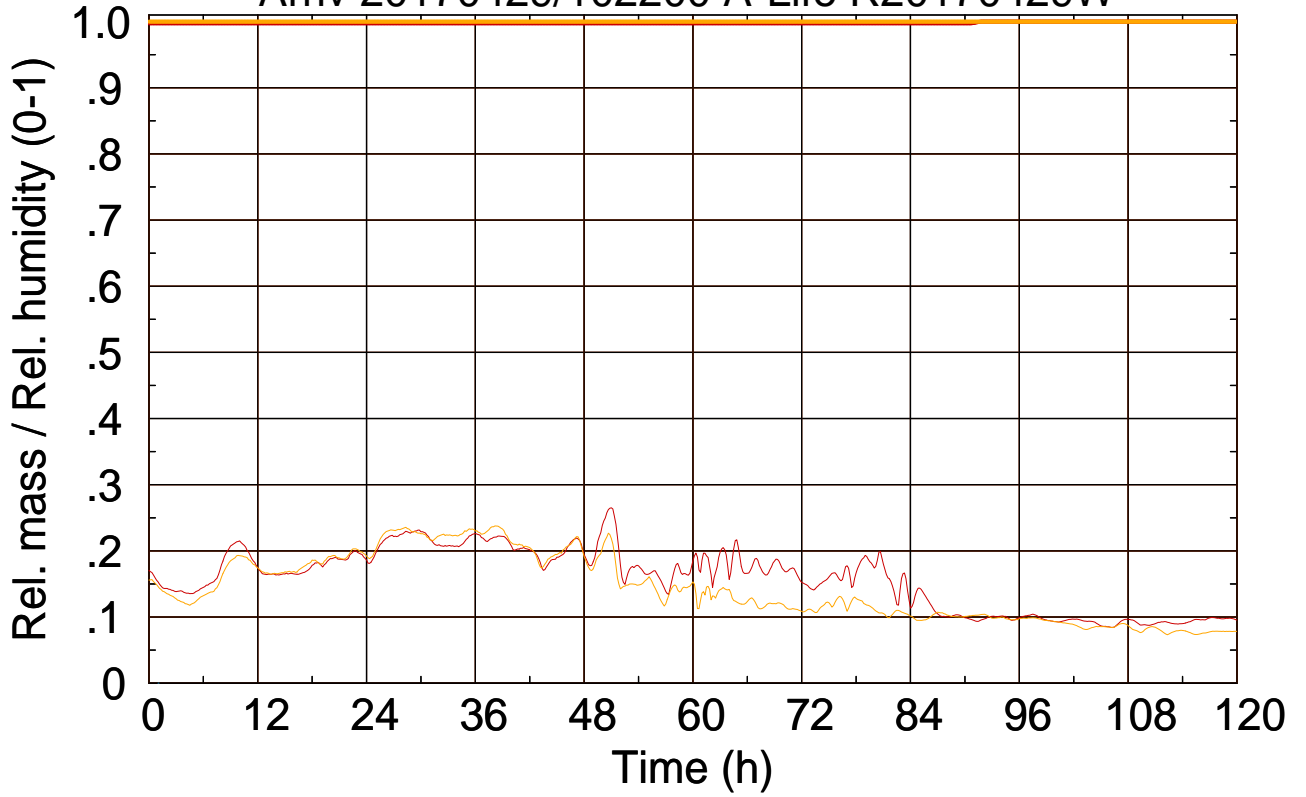

Arriv 20170429/102200 A-Life R20170429W

0 — 1

Arriv 20170429/102200 A-Life R20170429W

— Height

— Mixing height