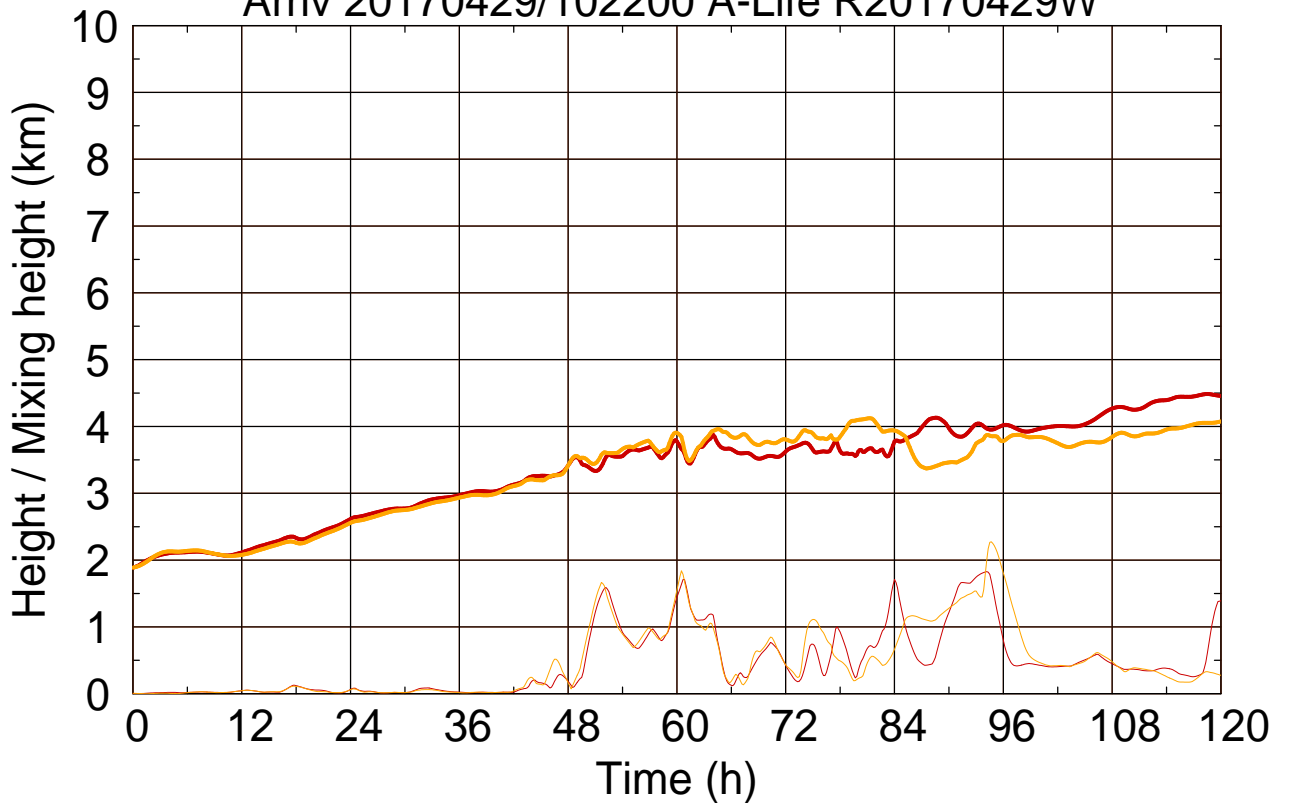

Arriv 20170429/102200 A-Life R20170429W

0 — 1

Arriv 20170429/102200 A-Life R20170429W

— Height

— Mixing height