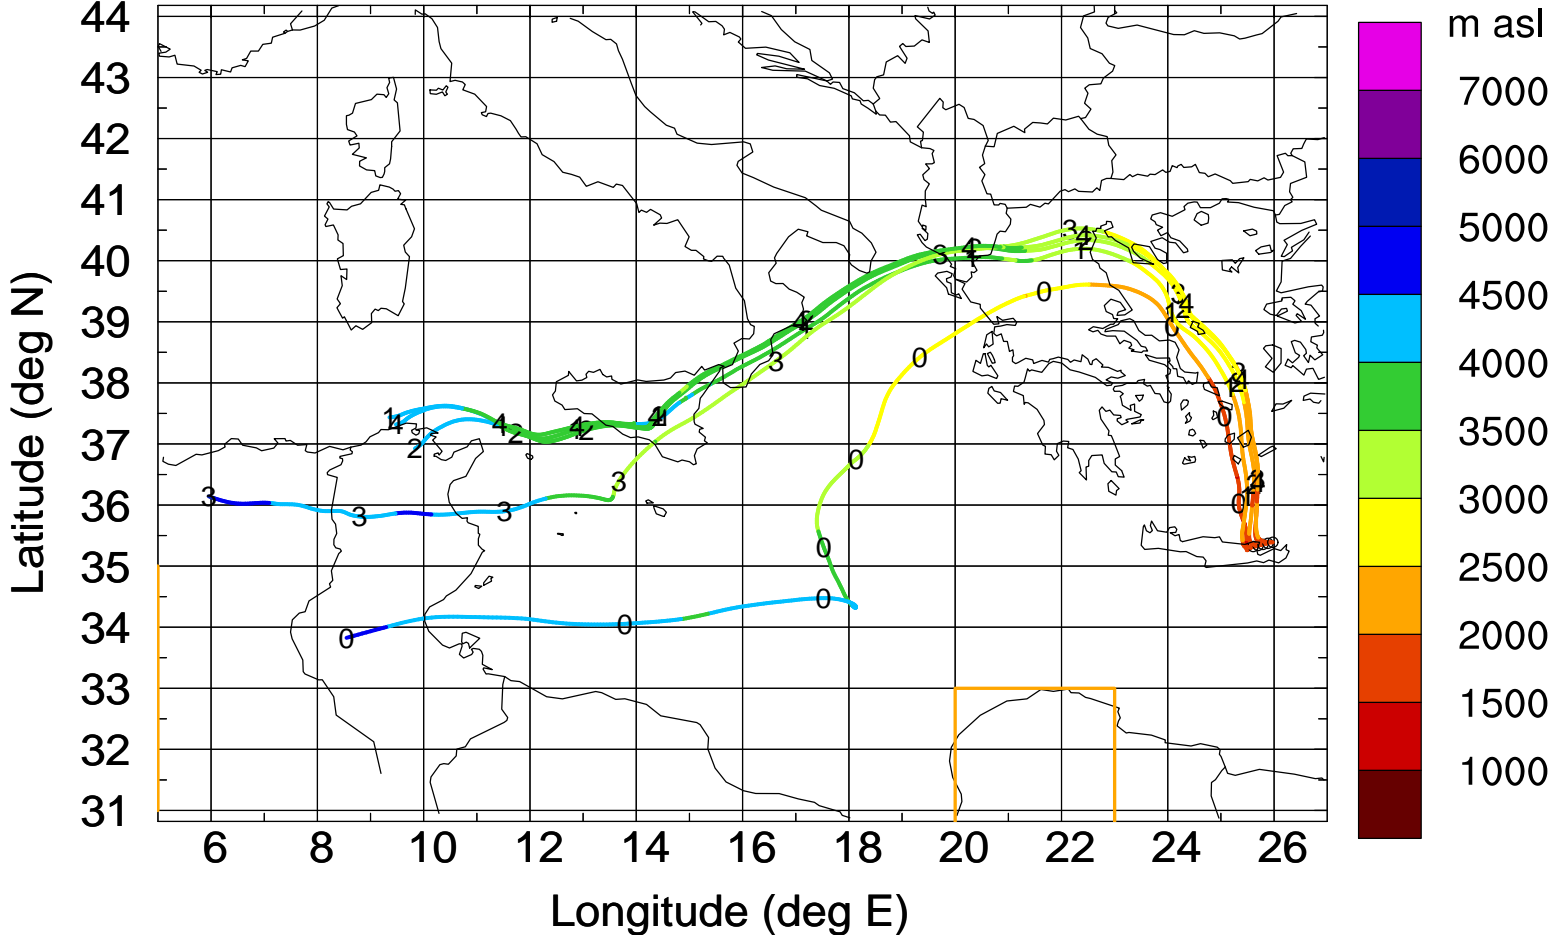

Level #22 of flight 170429a

Arriv 20170429/102700 A-Life R20170429

Level #22 of flight 170429a

Arriv 20170429/102200 A-Life R20170429