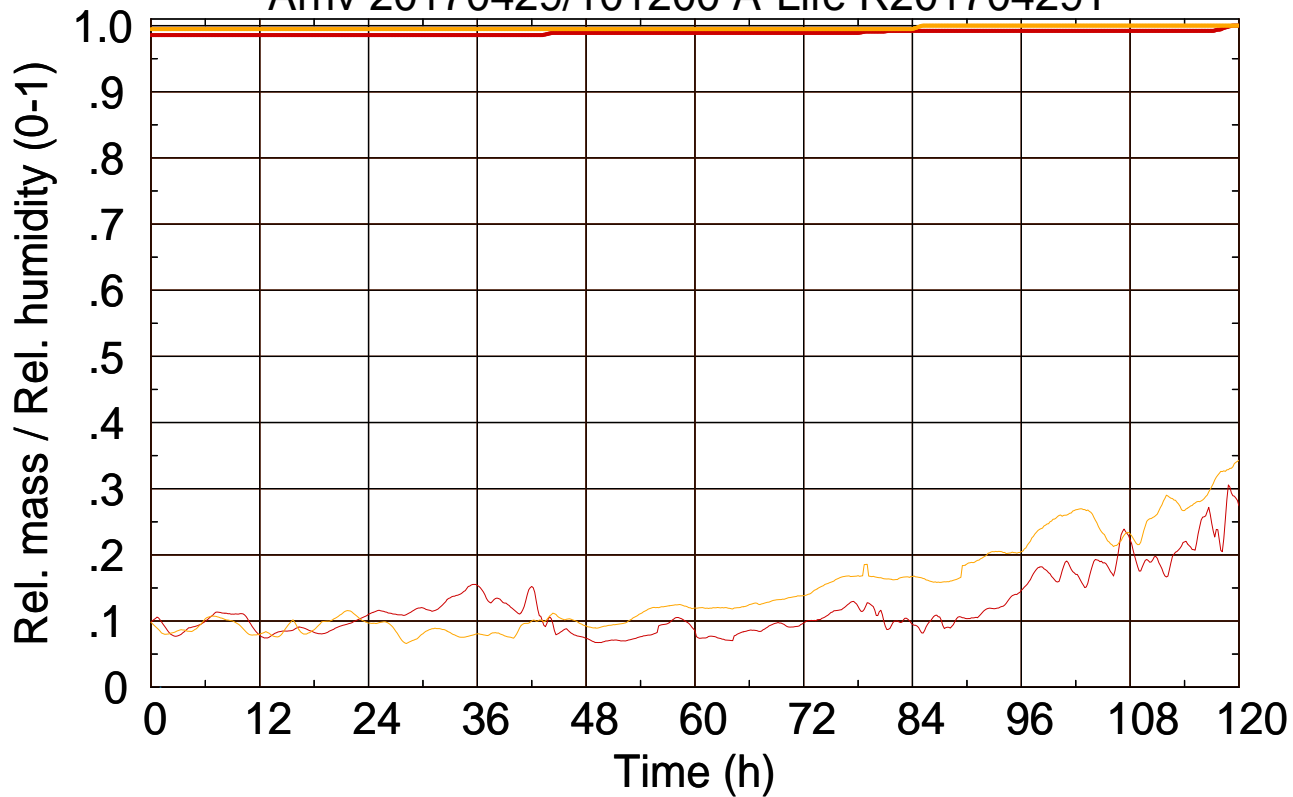

Arriv 20170429/101200 A-Life R20170429T

0 — 1 —

Arriv 20170429/101200 A-Life R20170429T

— Height — Mixing height