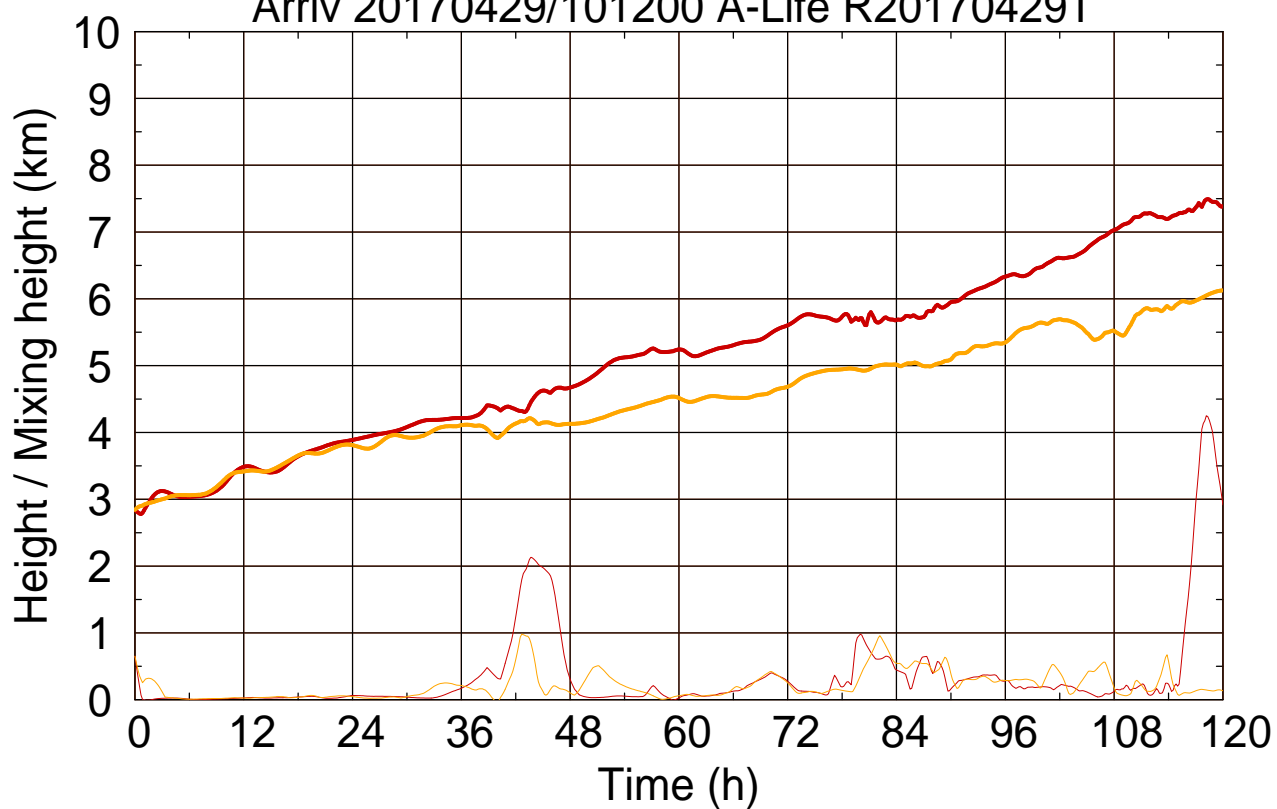

Arriv 20170429/101200 A-Life R20170429T

0 — 1 —

Arriv 20170429/101200 A-Life R20170429T

— Height — Mixing height