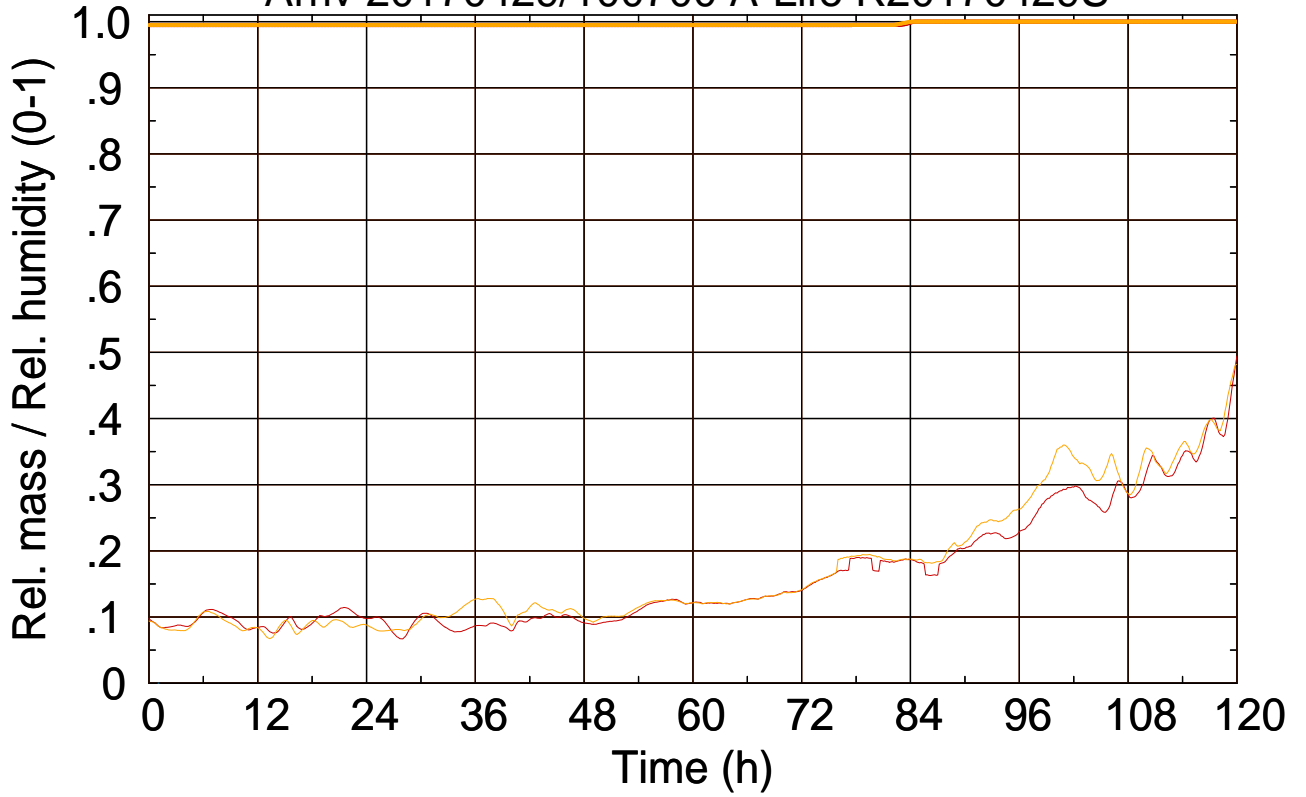

Arriv 20170429/100700 A-Life R20170429S

0 — 1

Arriv 20170429/100700 A-Life R20170429S

— Height

— Mixing height