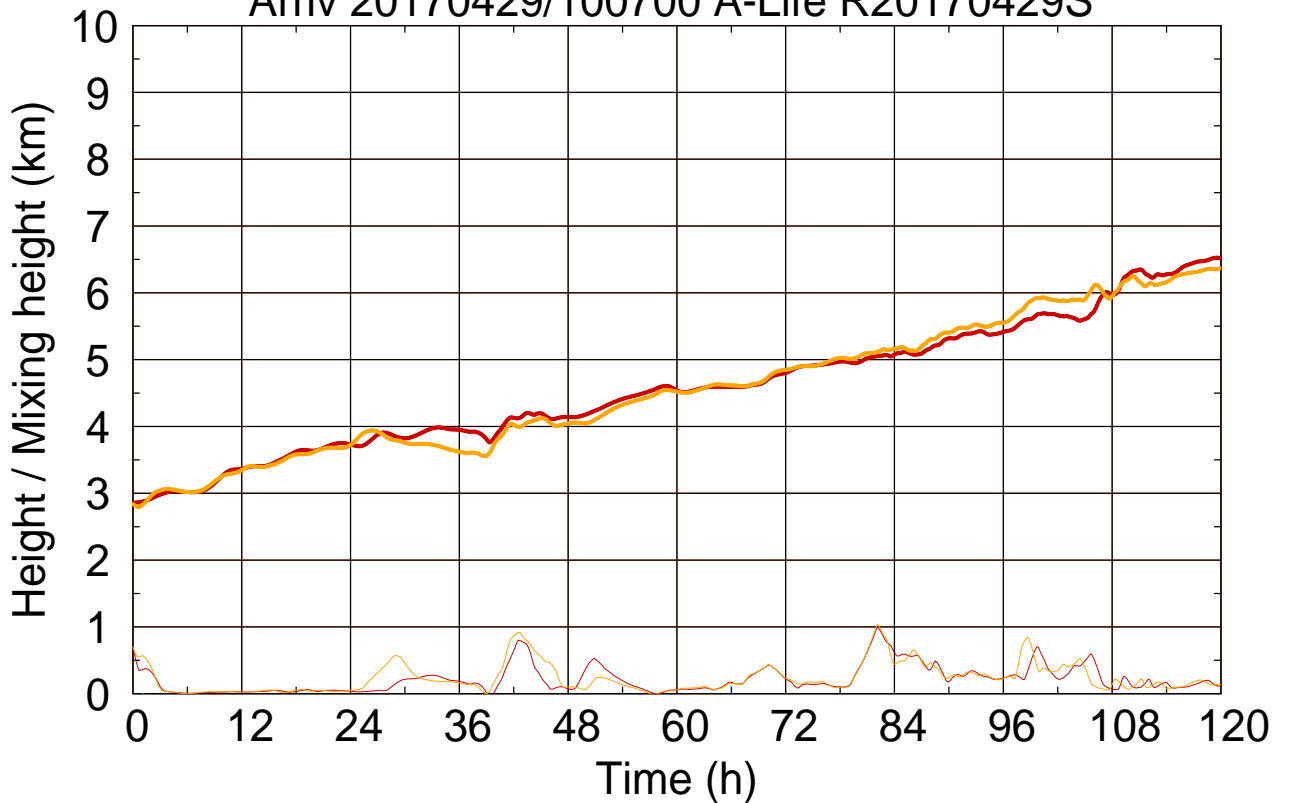

Arriv 20170429/100700 A-Life R20170429S

0 — 1

Arriv 20170429/100700 A-Life R20170429S

— Height

— Mixing height