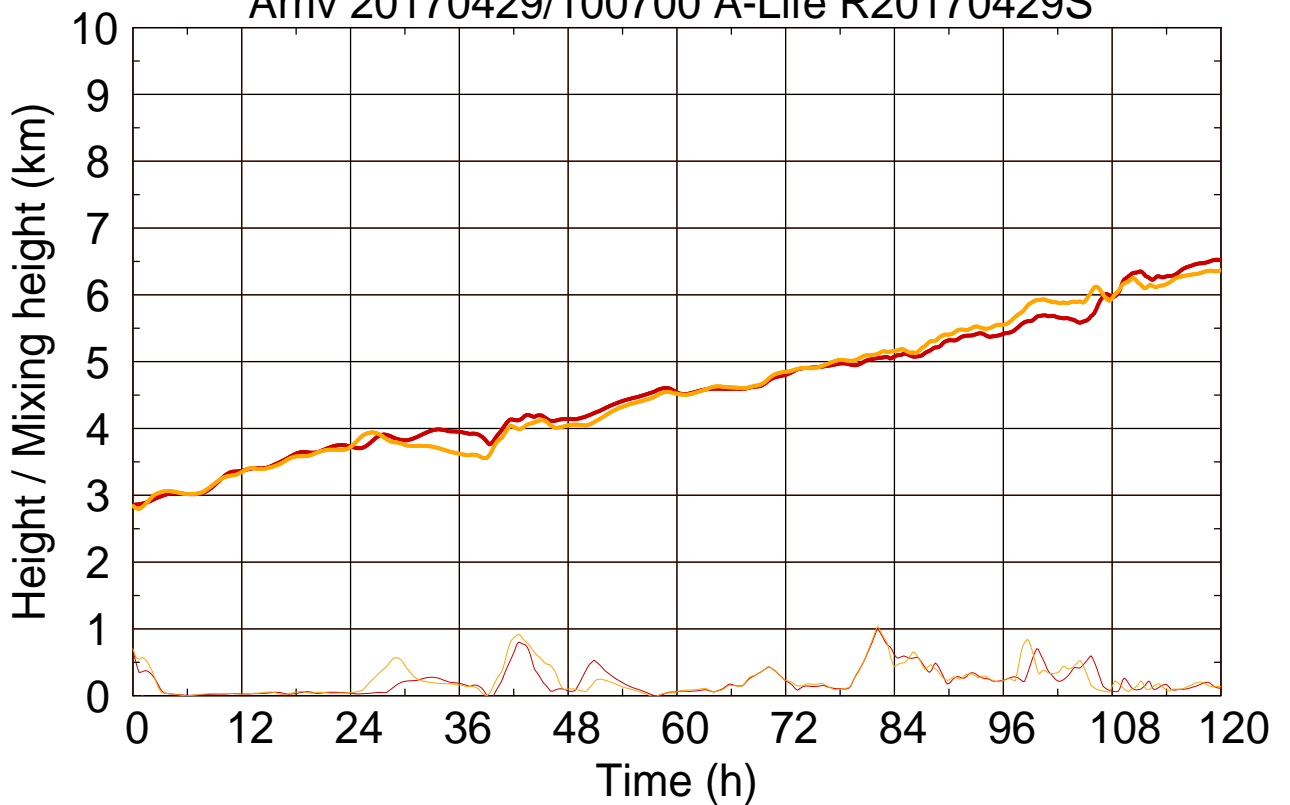

Arriv 20170429/100700 A-Life R20170429S

0 — 1

Arriv 20170429/100700 A-Life R20170429S

— Height

— Mixing height