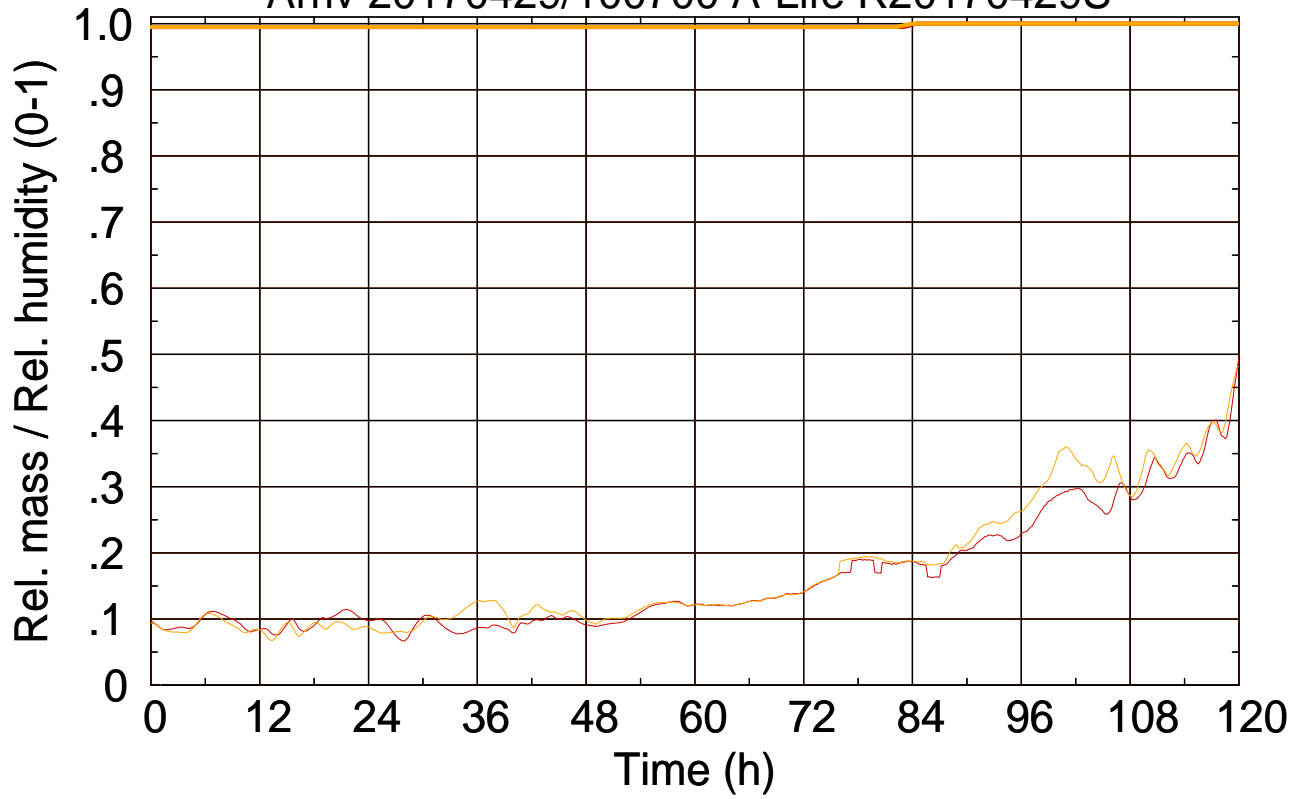

Arriv 20170429/100700 A-Life R20170429S

0 — 1

Arriv 20170429/100700 A-Life R20170429S

— Height

— Mixing height