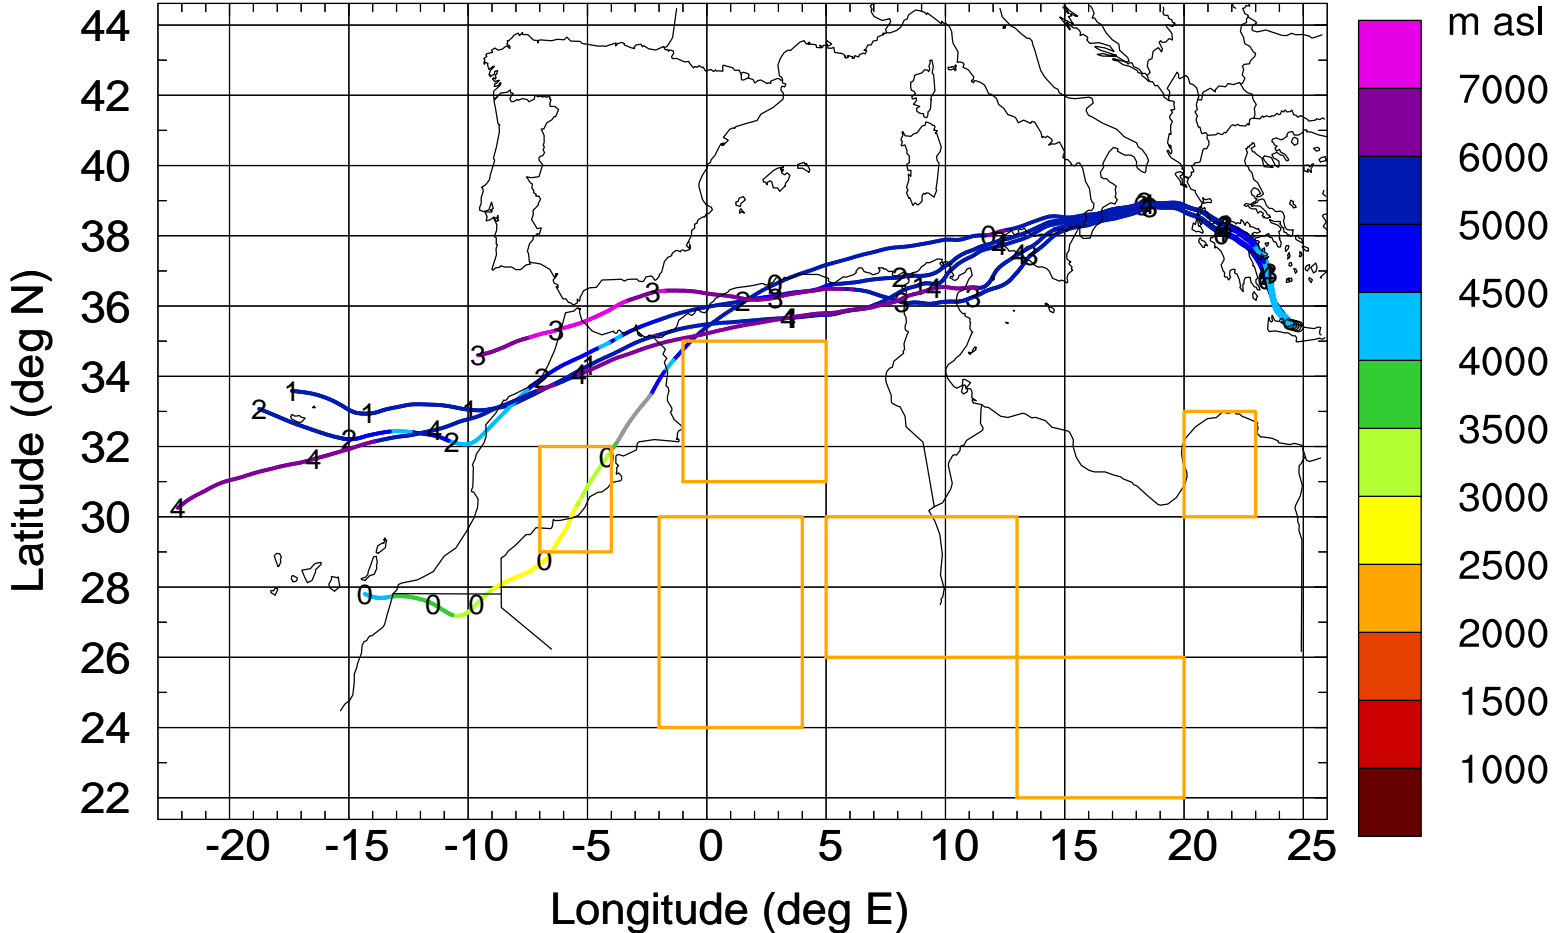

Level #17 of flight 170429a

Arriv 20170429/100300 A-Life R20170429

Level #17 of flight 170429a

Arriv 20170429/095850 A-Life R20170429