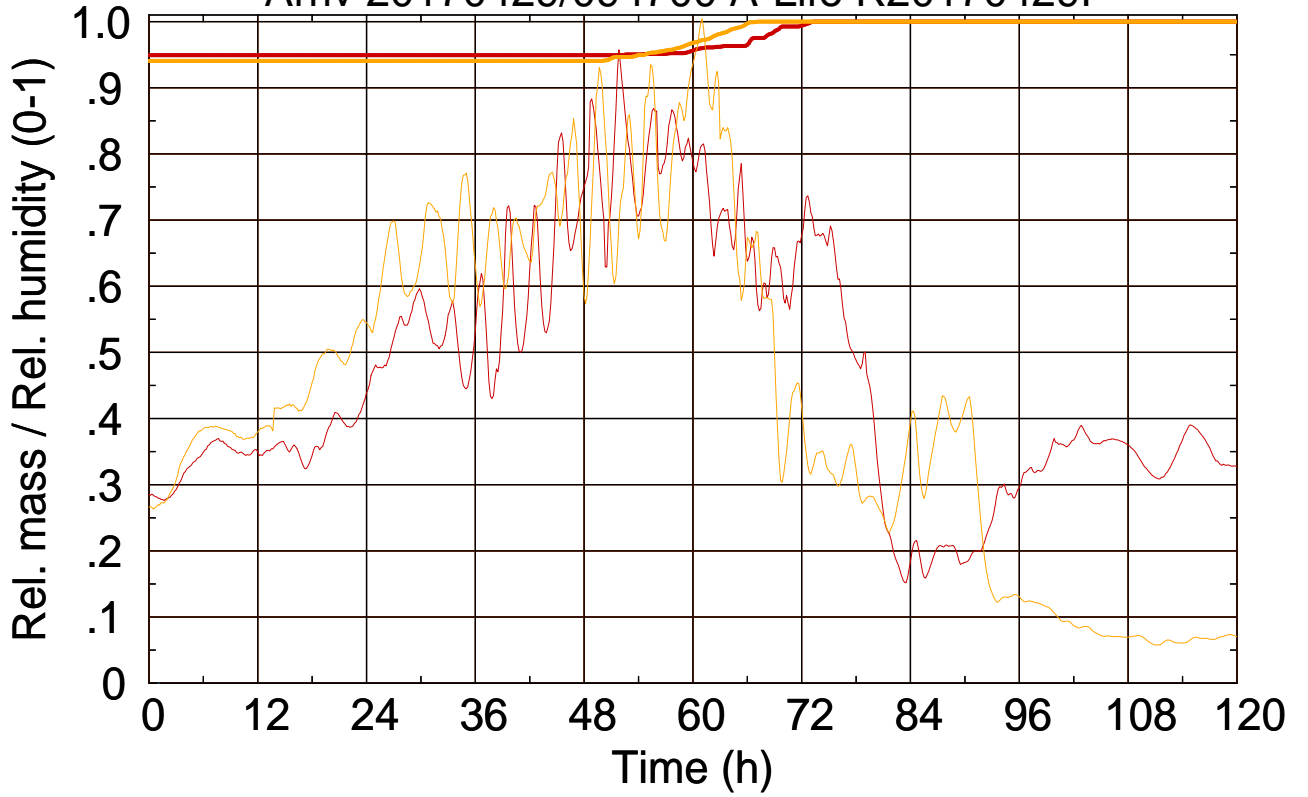

Arriv 20170429/094700 A-Life R20170429P

0 — 1

Arriv 20170429/094700 A-Life R20170429P

— Height — Mixing height