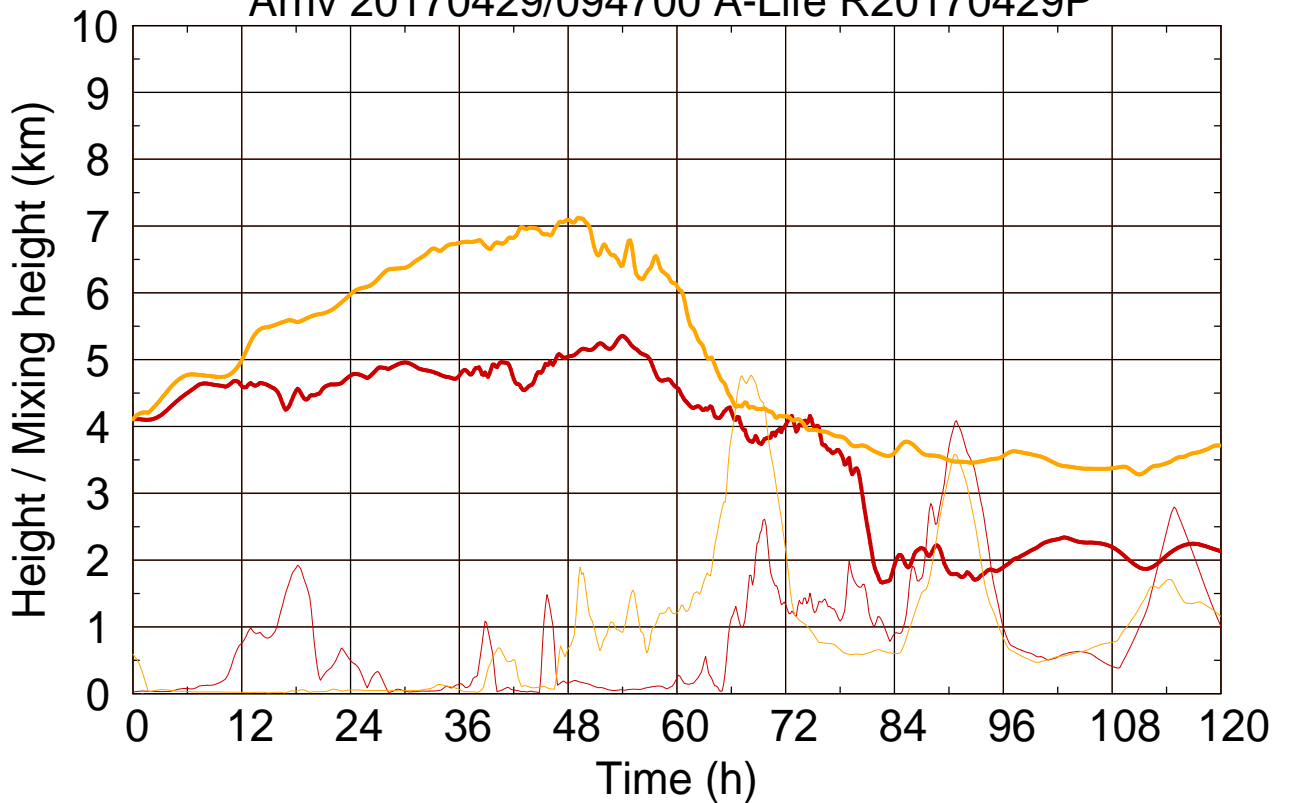

Arriv 20170429/094700 A-Life R20170429P

0 — 1

Arriv 20170429/094700 A-Life R20170429P

— Height — Mixing height