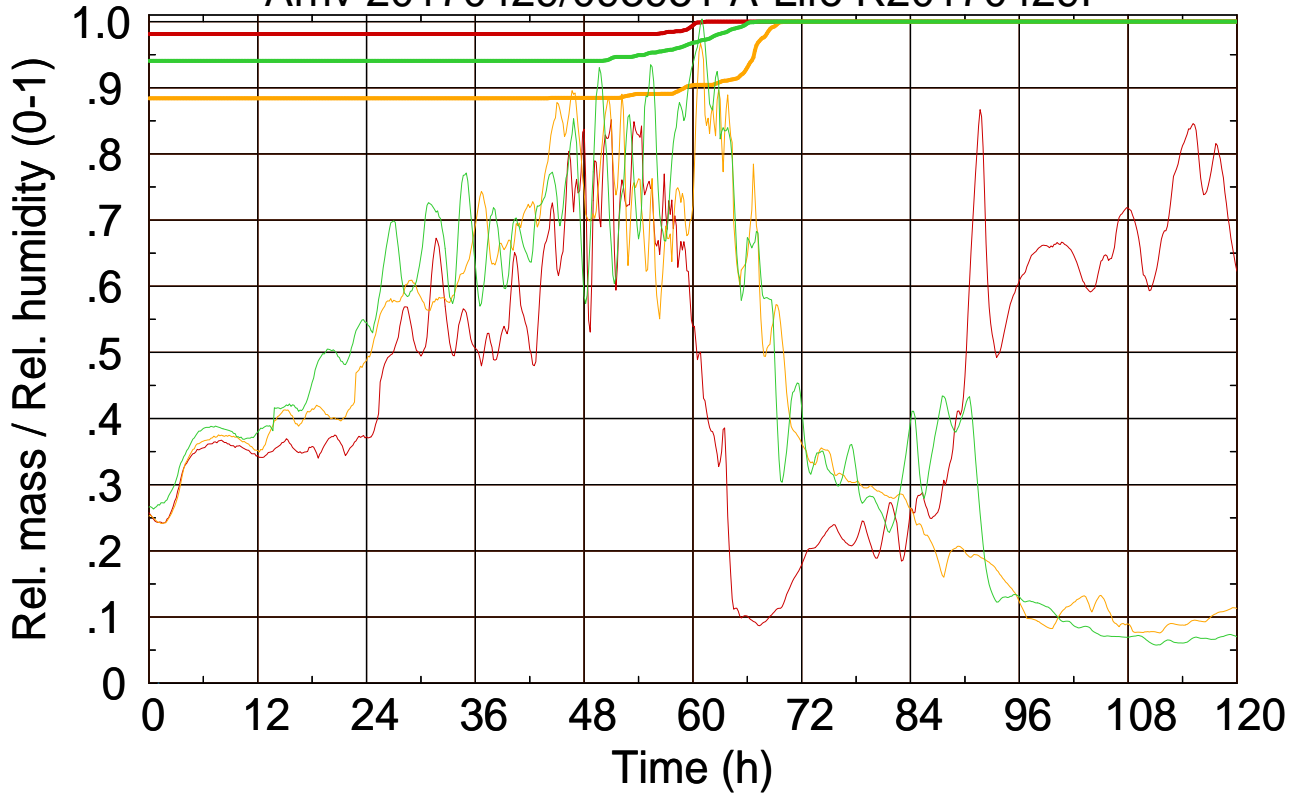

Arriv 20170429/094700 A-Life R20170429P

0 — 1 — 2 — 3 — 4

Arriv 20170429/094700 A-Life R20170429P

— Height — Mixing height

Arriv 20170429/093951 A-Life R20170429P

0 — 1 — 2 —

Arriv 20170429/093951 A-Life R20170429P

— Height — Mixing height