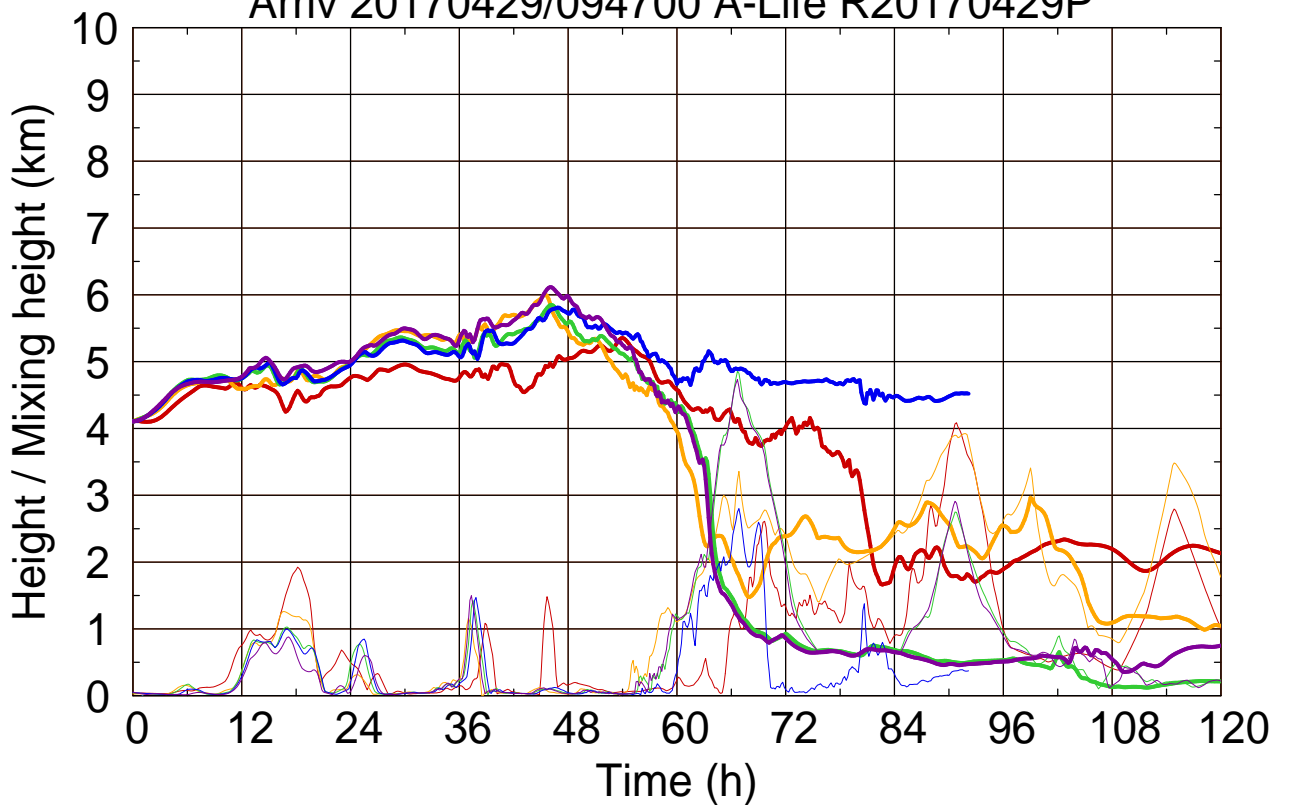

Arriv 20170429/094700 A-Life R20170429P

0 — 1 — 2 — 3 — 4

Arriv 20170429/094700 A-Life R20170429P

— Height — Mixing height

Arriv 20170429/093951 A-Life R20170429P

0 — 1 — 2 —

Arriv 20170429/093951 A-Life R20170429P

— Height — Mixing height