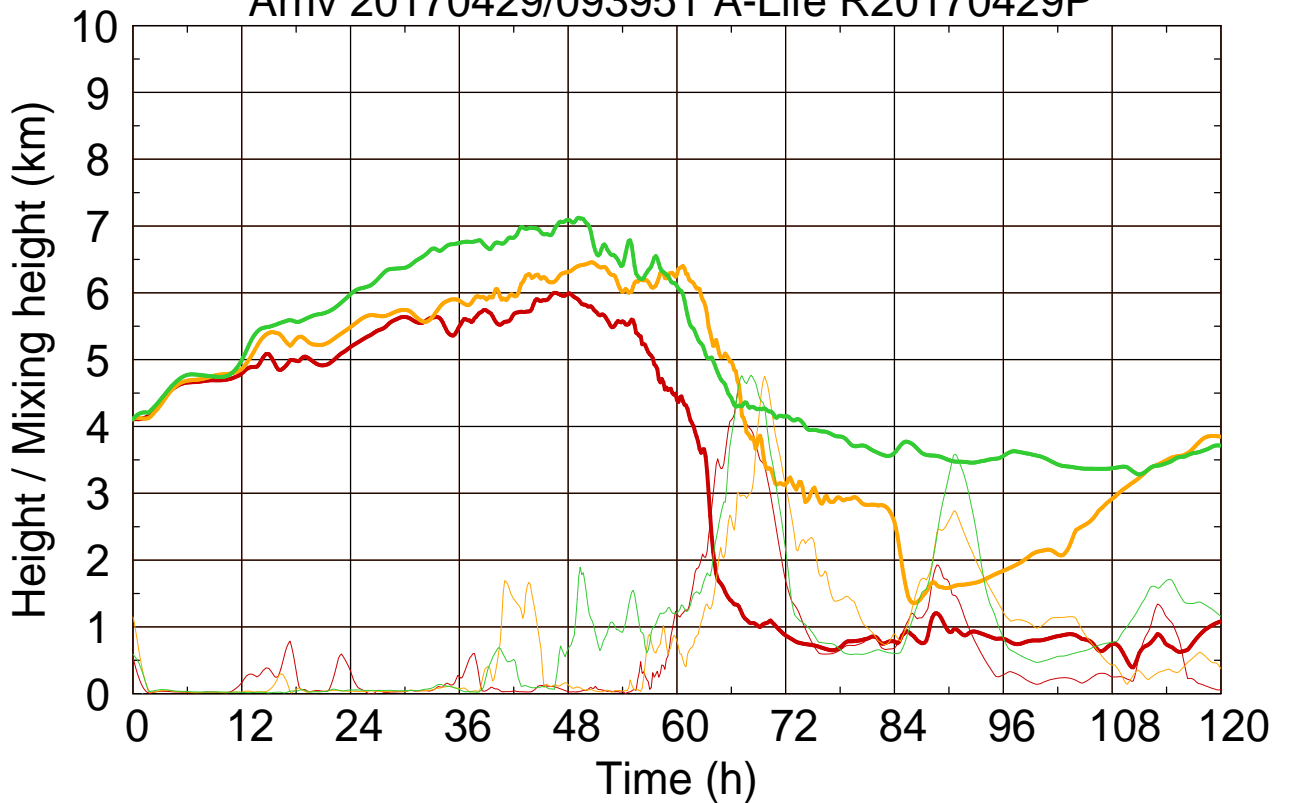

Arriv 20170429/094700 A-Life R20170429P

0 — 1 — 2 — 3 — 4

Arriv 20170429/094700 A-Life R20170429P

— Height — Mixing height

Arriv 20170429/093951 A-Life R20170429P

0 — 1 — 2 —

Arriv 20170429/093951 A-Life R20170429P

— Height — Mixing height