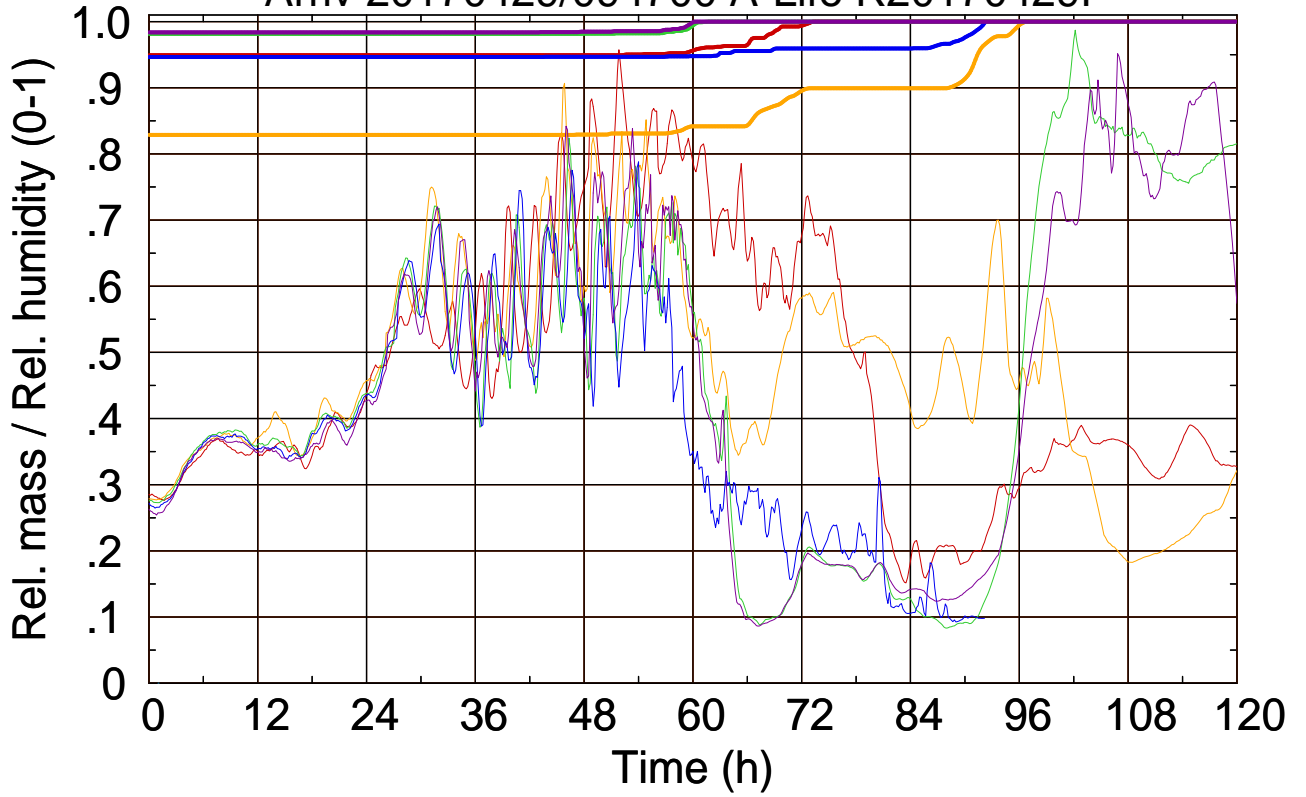

Arriv 20170429/094700 A-Life R20170429P

0 — 1 — 2 — 3 — 4

Arriv 20170429/094700 A-Life R20170429P

— Height — Mixing height

Arriv 20170429/093951 A-Life R20170429P

0 — 1 — 2 —

Arriv 20170429/093951 A-Life R20170429P

— Height — Mixing height