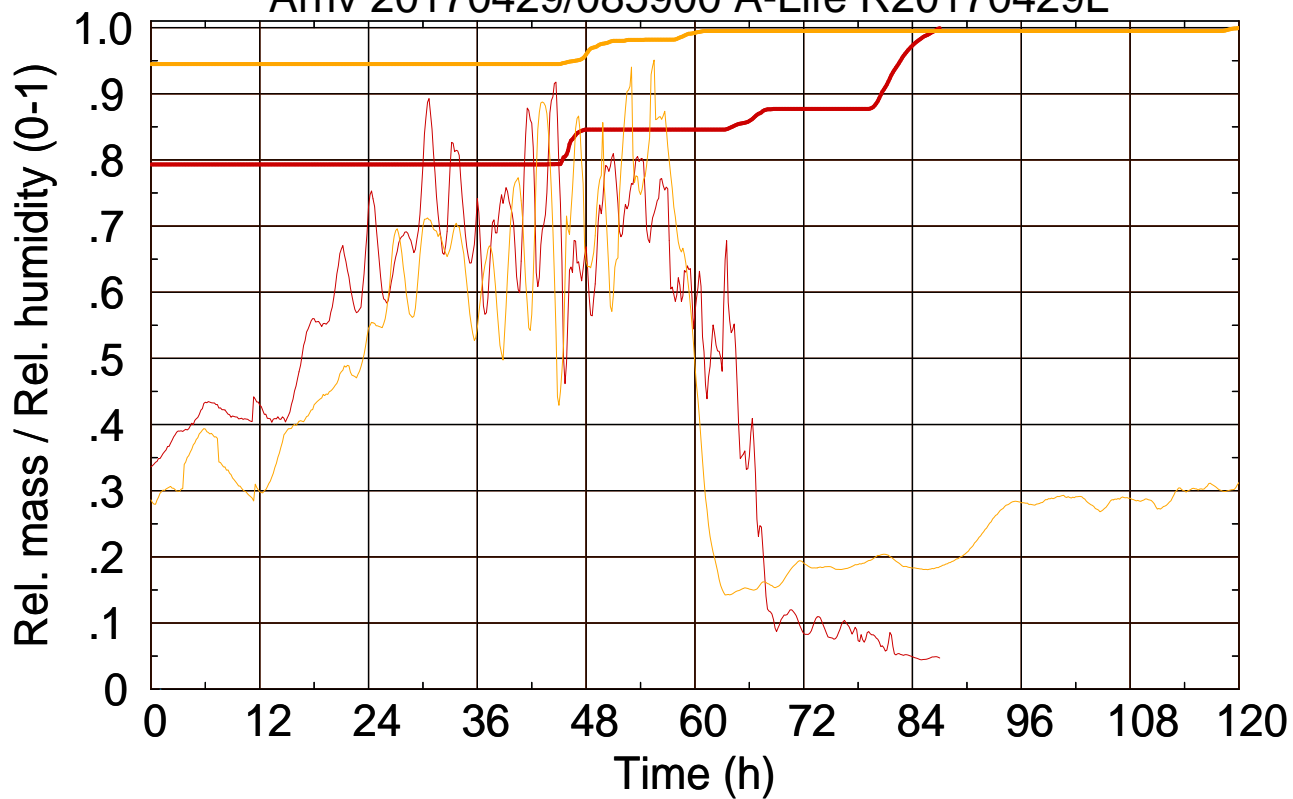

Arriv 20170429/085900 A-Life R20170429L

0 — 1 —

Arriv 20170429/085900 A-Life R20170429L

— Height — Mixing height