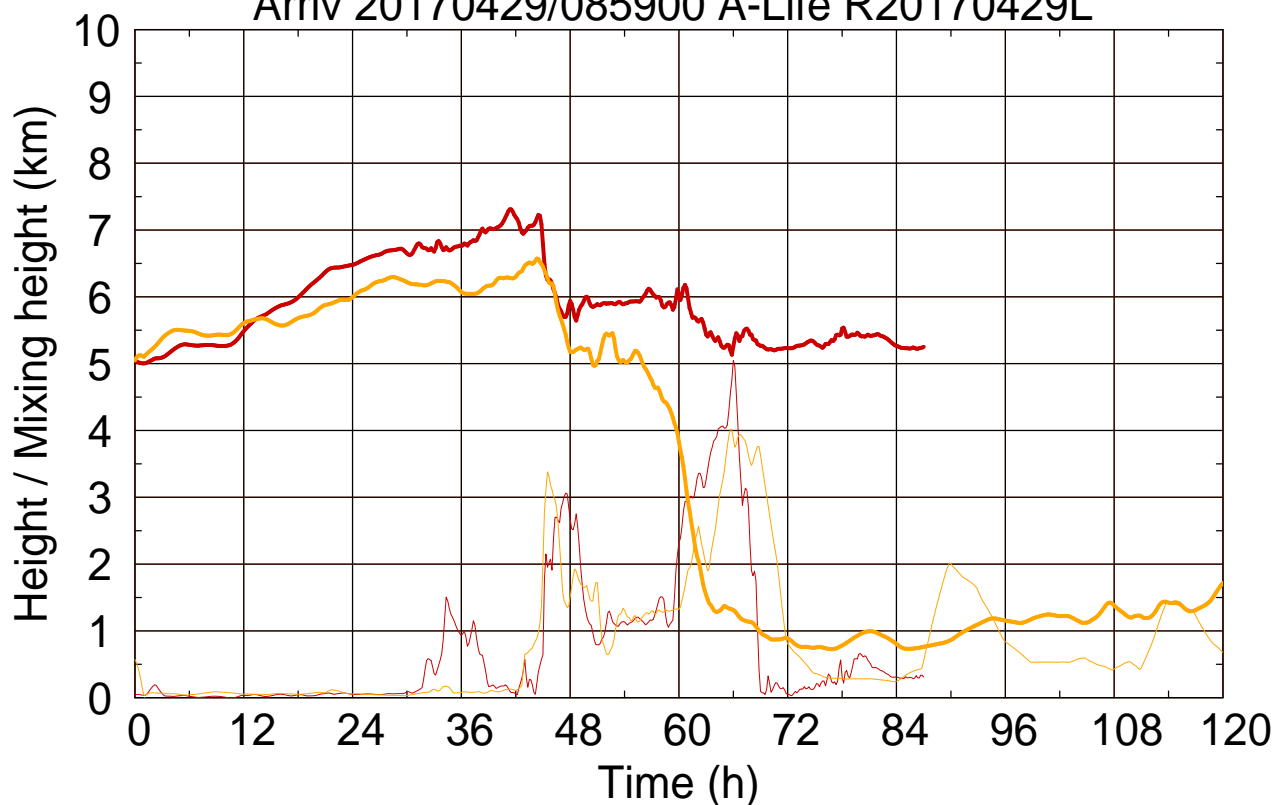

Arriv 20170429/085900 A-Life R20170429L

0 — 1 —

Arriv 20170429/085900 A-Life R20170429L

— Height — Mixing height