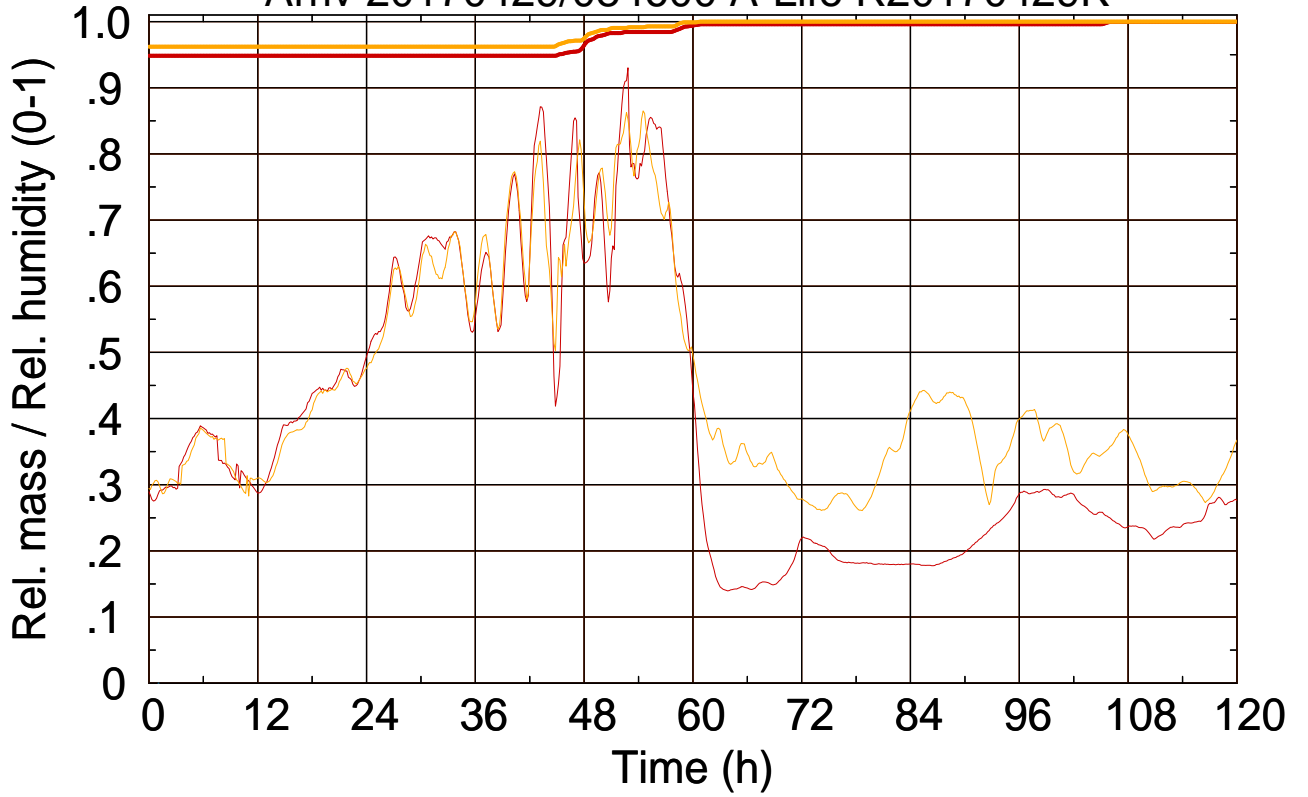

Arriv 20170429/084600 A-Life R20170429K

0 — 1

Arriv 20170429/084600 A-Life R20170429K

— Height — Mixing height