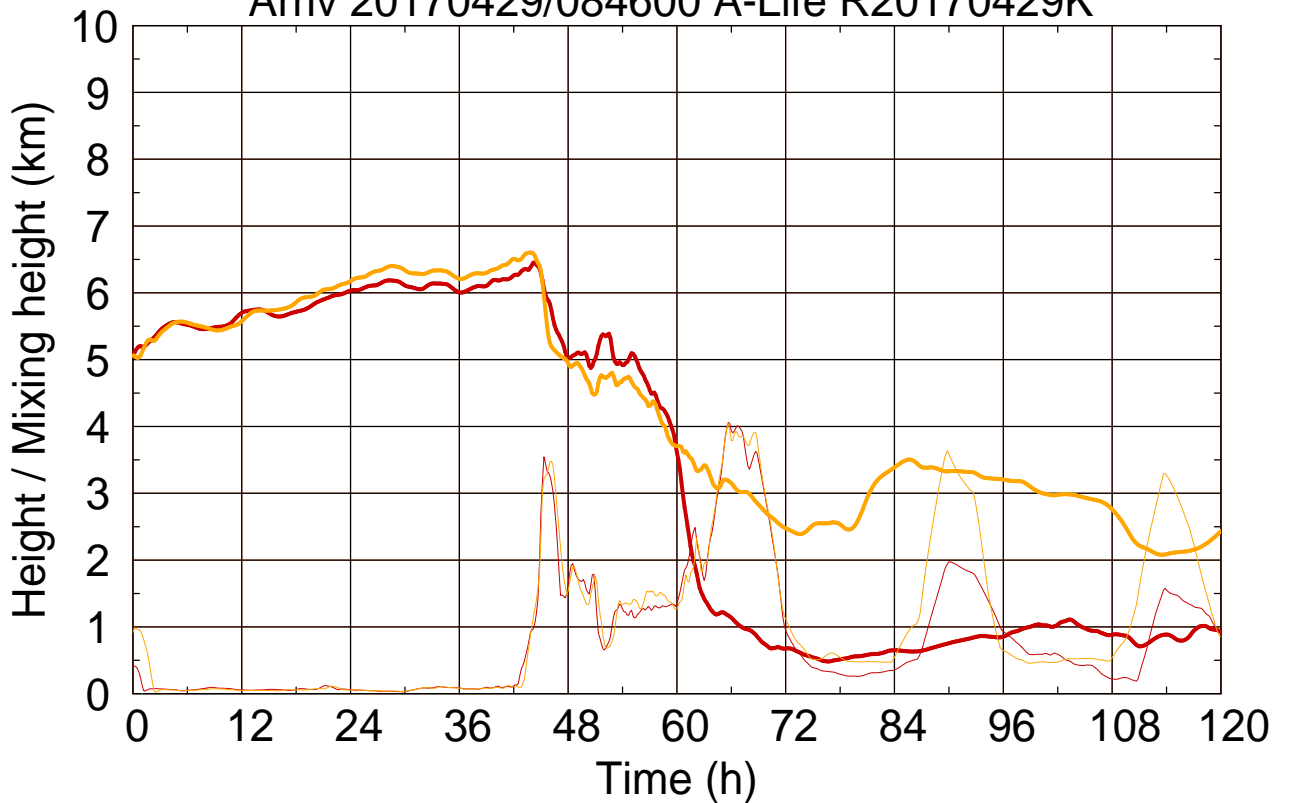

Arriv 20170429/084600 A-Life R20170429K

0 — 1

Arriv 20170429/084600 A-Life R20170429K

— Height — Mixing height