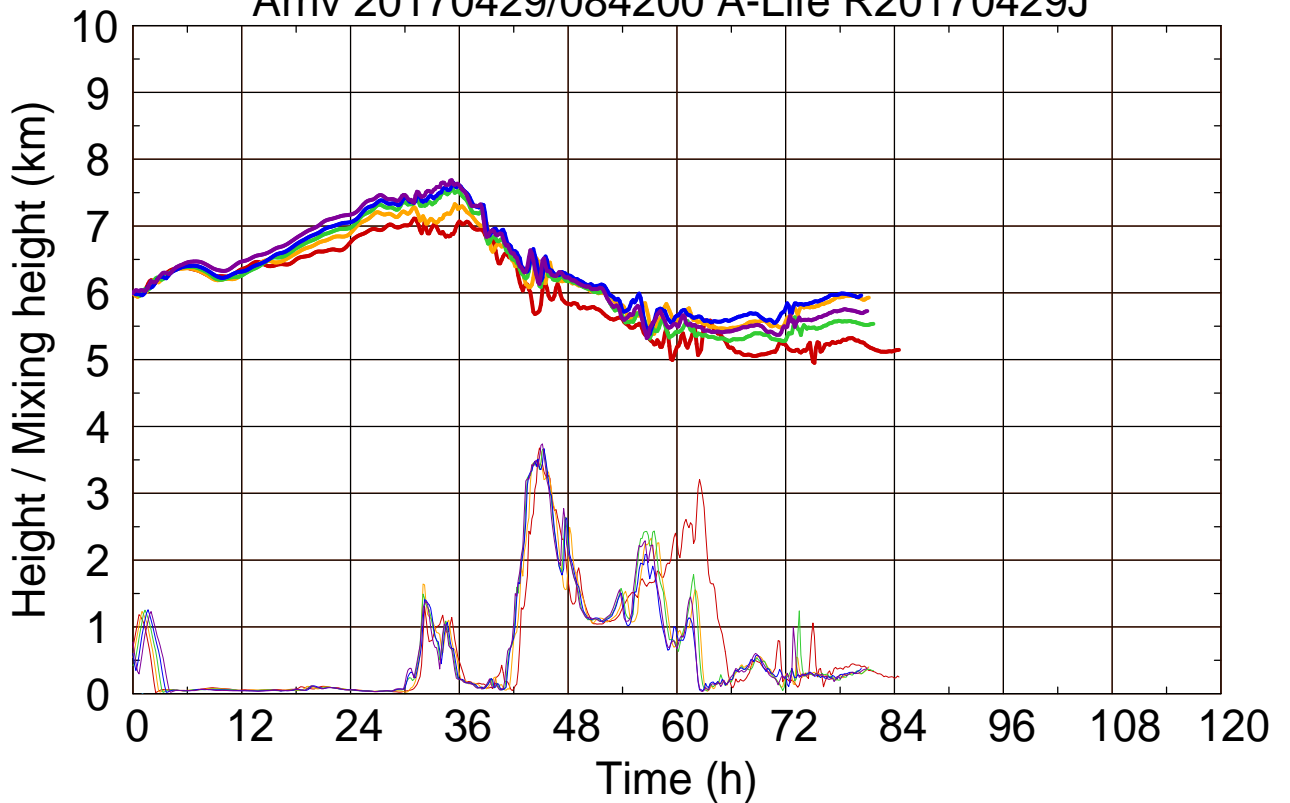

Arriv 20170429/084200 A-Life R20170429J

0 — 1 — 2 — 3 — 4 —

Arriv 20170429/084200 A-Life R20170429J

————— Height      ————— Mixing height

Arriv 20170429/083700 A-Life R20170429J

0 — 1

Arriv 20170429/083700 A-Life R20170429J

— Height

— Mixing height