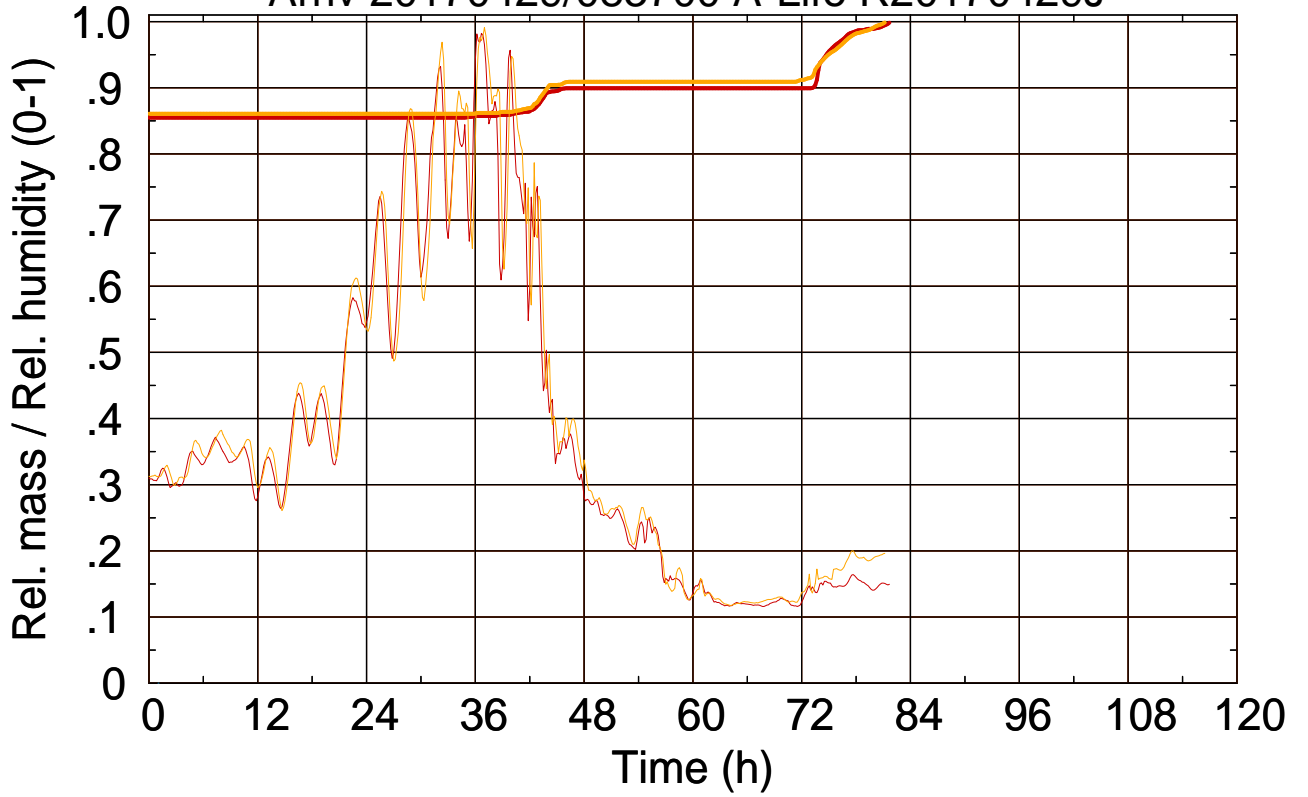

Arriv 20170429/084200 A-Life R20170429J

0 — 1 — 2 — 3 — 4 —

Arriv 20170429/084200 A-Life R20170429J

————— Height      ————— Mixing height

Arriv 20170429/083700 A-Life R20170429J

0 — 1

Arriv 20170429/083700 A-Life R20170429J

— Height

— Mixing height