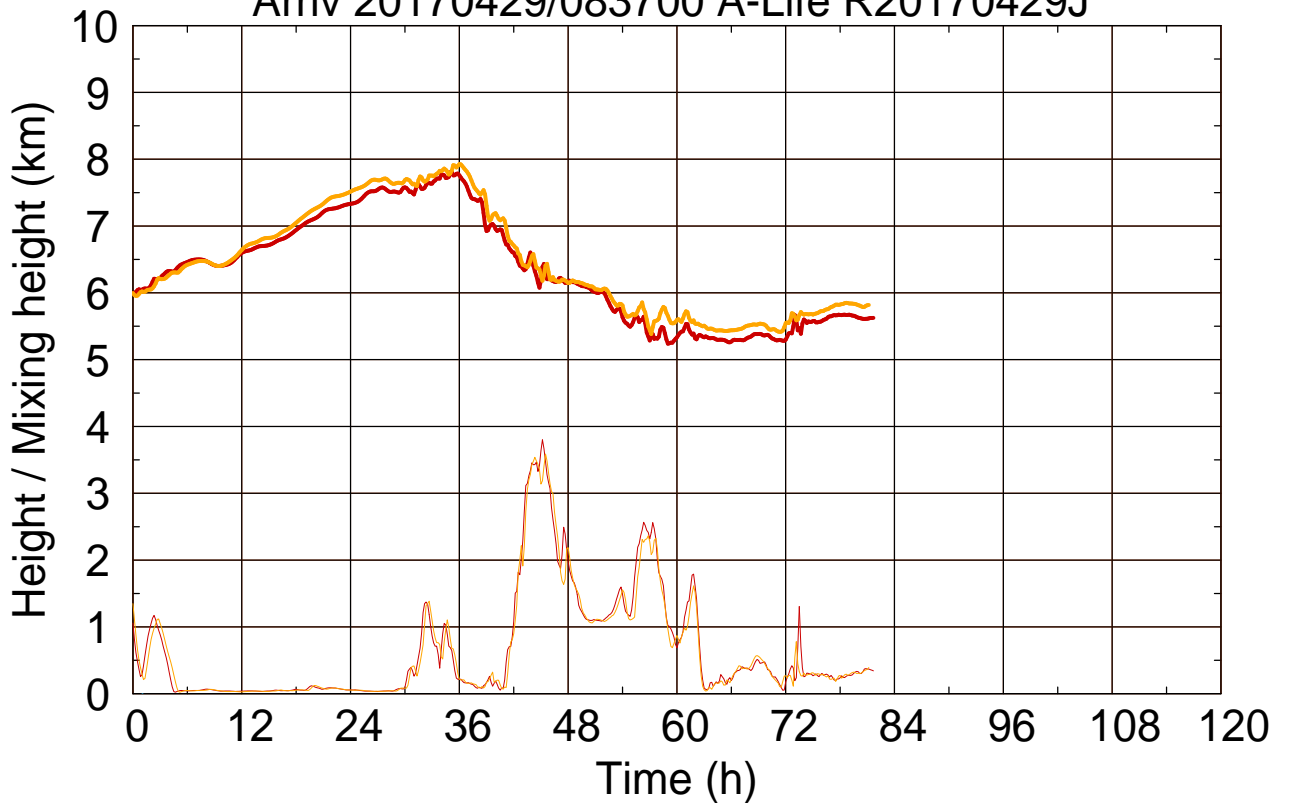

Arriv 20170429/084200 A-Life R20170429J

0 — 1 — 2 — 3 — 4 —

Arriv 20170429/084200 A-Life R20170429J

————— Height      ————— Mixing height

Arriv 20170429/083700 A-Life R20170429J

0 — 1

Arriv 20170429/083700 A-Life R20170429J

— Height

— Mixing height