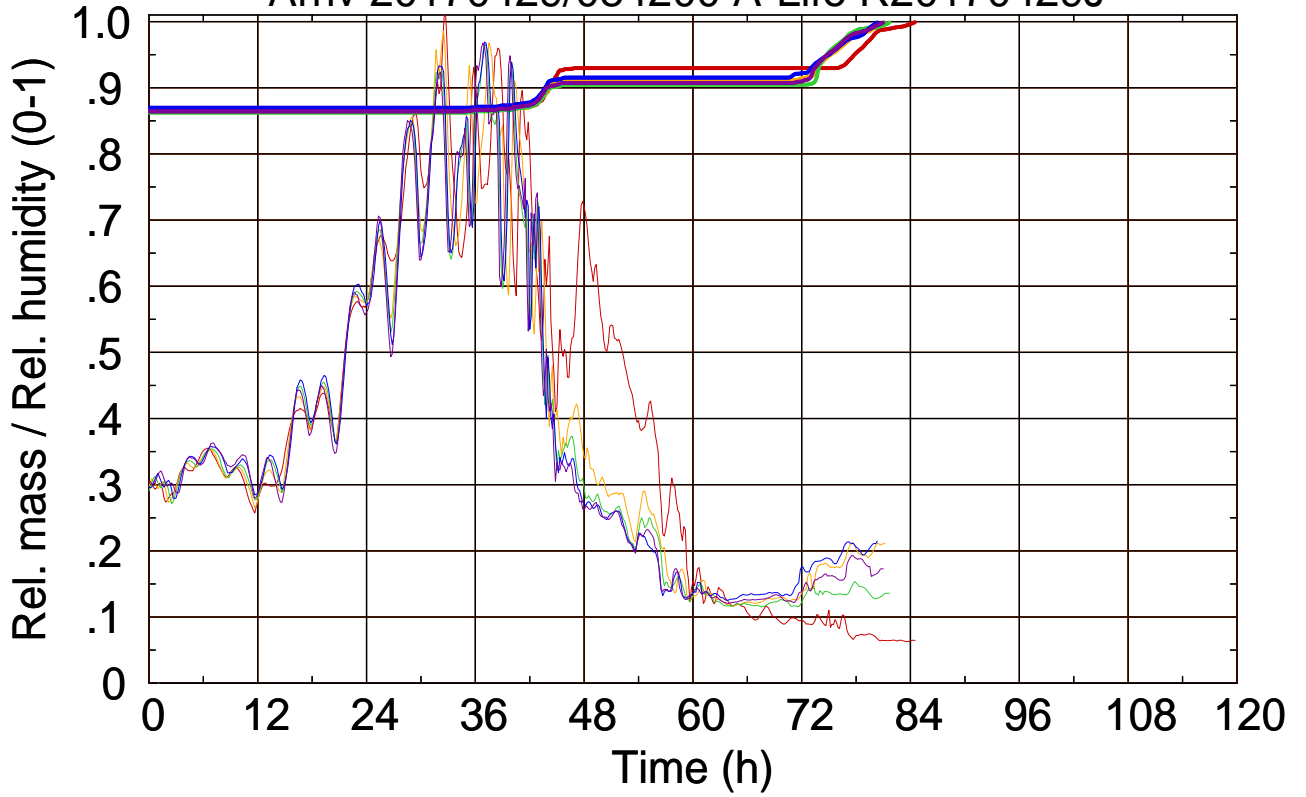

Arriv 20170429/084200 A-Life R20170429J

0 — 1 — 2 — 3 — 4 —

Arriv 20170429/084200 A-Life R20170429J

————— Height      ————— Mixing height

Arriv 20170429/083700 A-Life R20170429J

0 — 1

Arriv 20170429/083700 A-Life R20170429J

— Height

— Mixing height