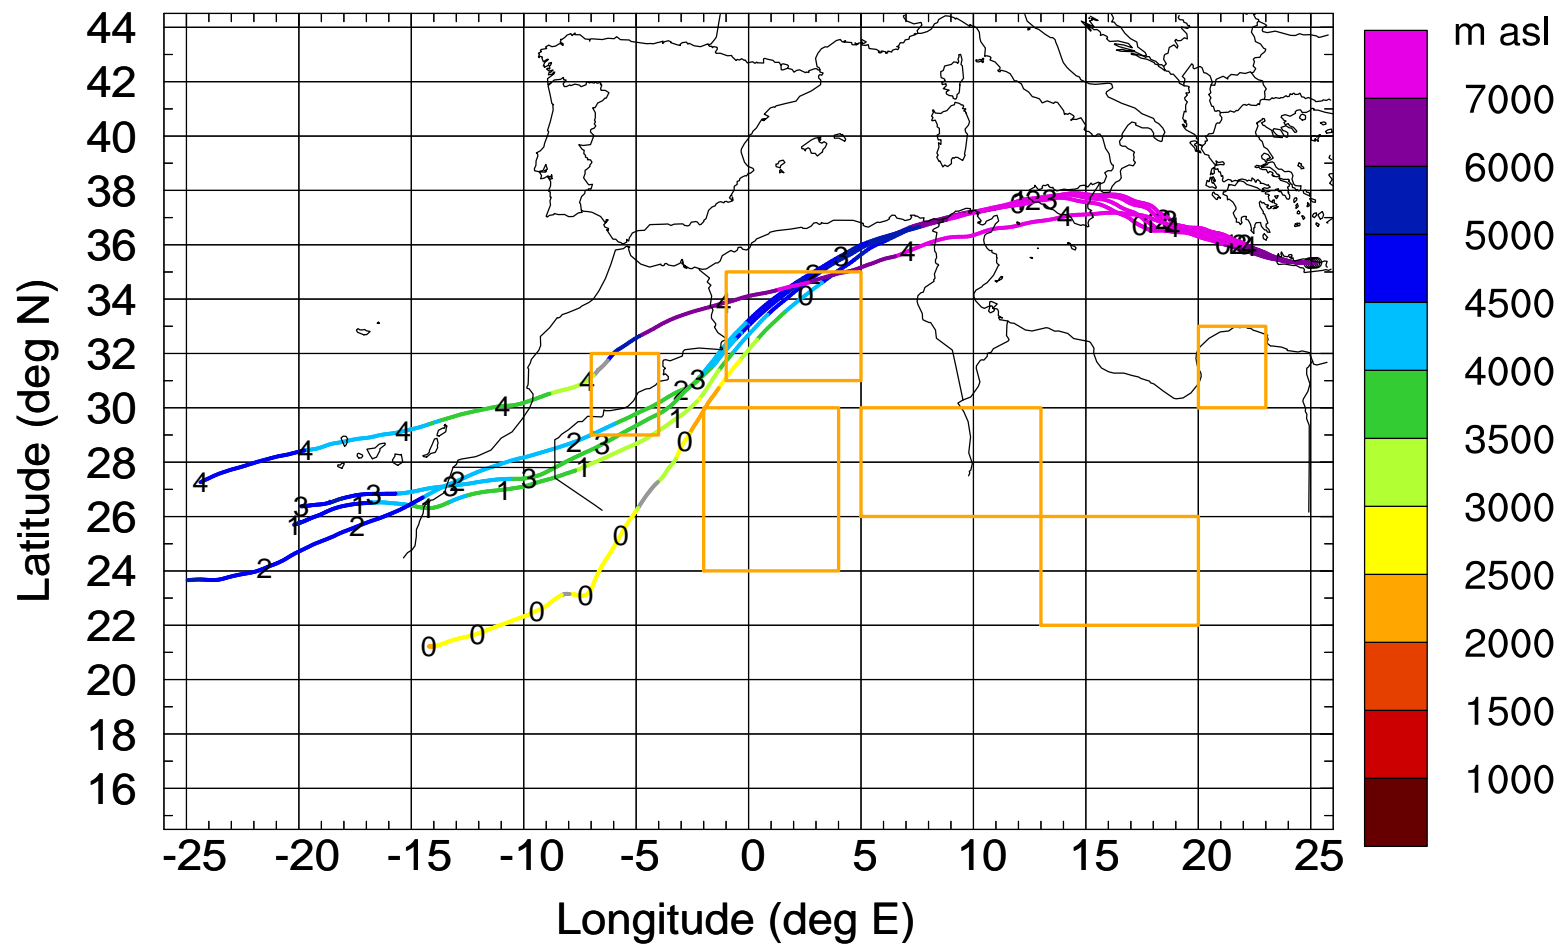

Level #8 of flight 170429a

Arriv 20170429/083500 A-Life R20170429

Level #8 of flight 170429a

Arriv 20170429/083100 A-Life R20170429