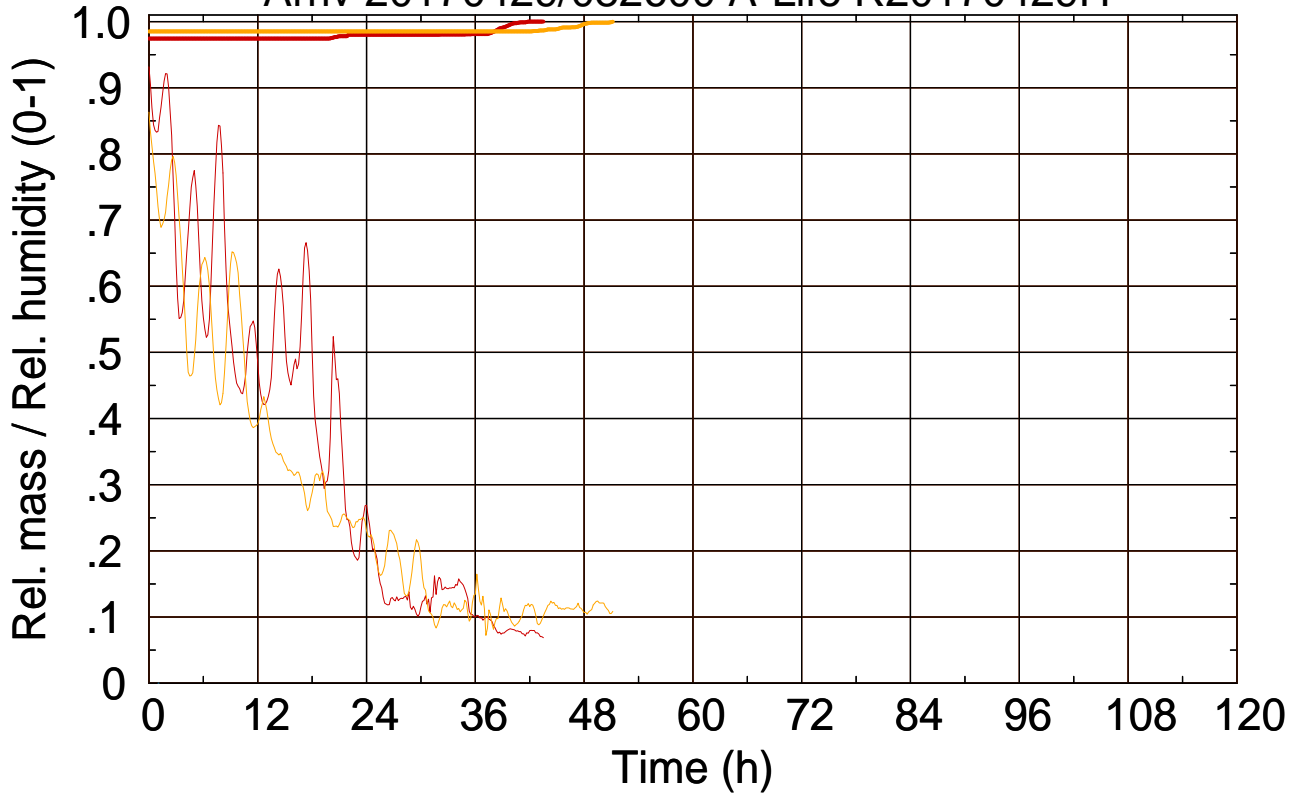

Arriv 20170429/082600 A-Life R20170429H

0 — 1 —

Arriv 20170429/082600 A-Life R20170429H

— Height — Mixing height