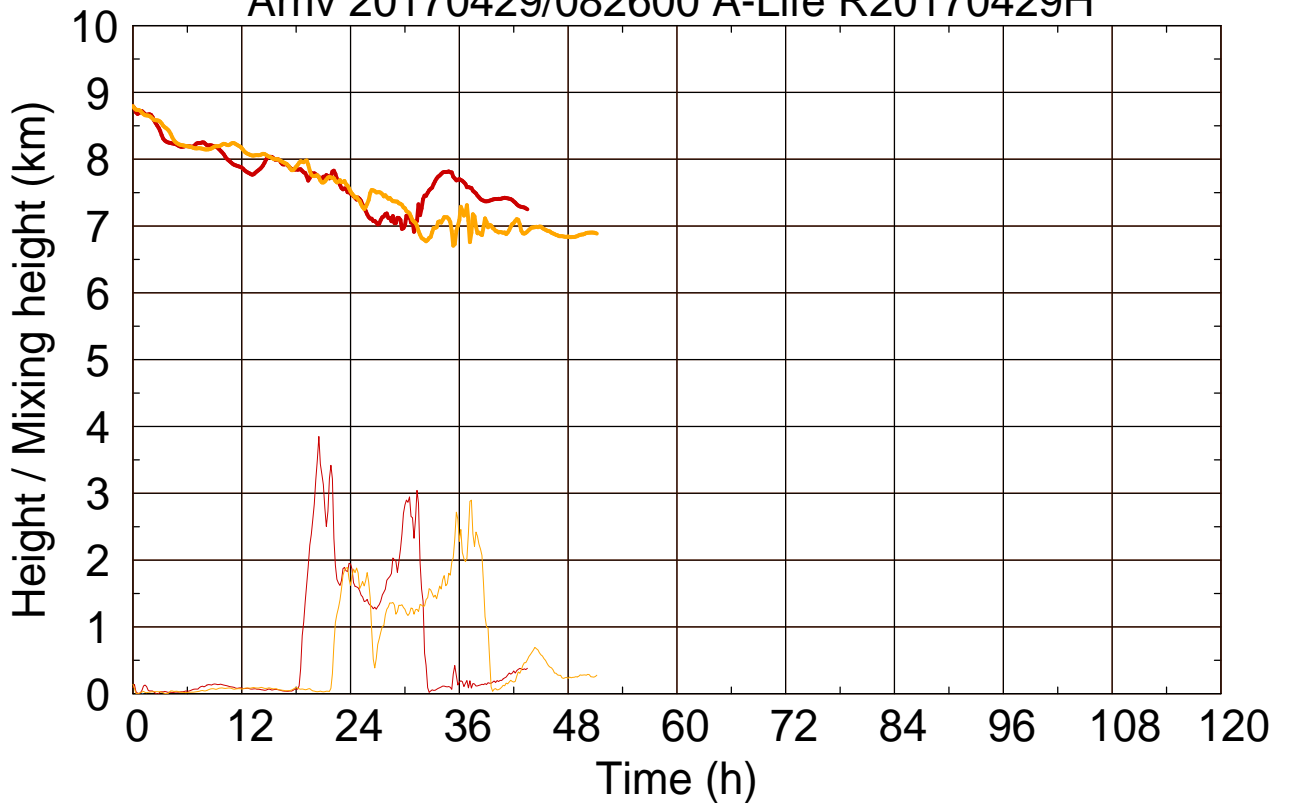

Arriv 20170429/082600 A-Life R20170429H

0 — 1 —

Arriv 20170429/082600 A-Life R20170429H

— Height — Mixing height