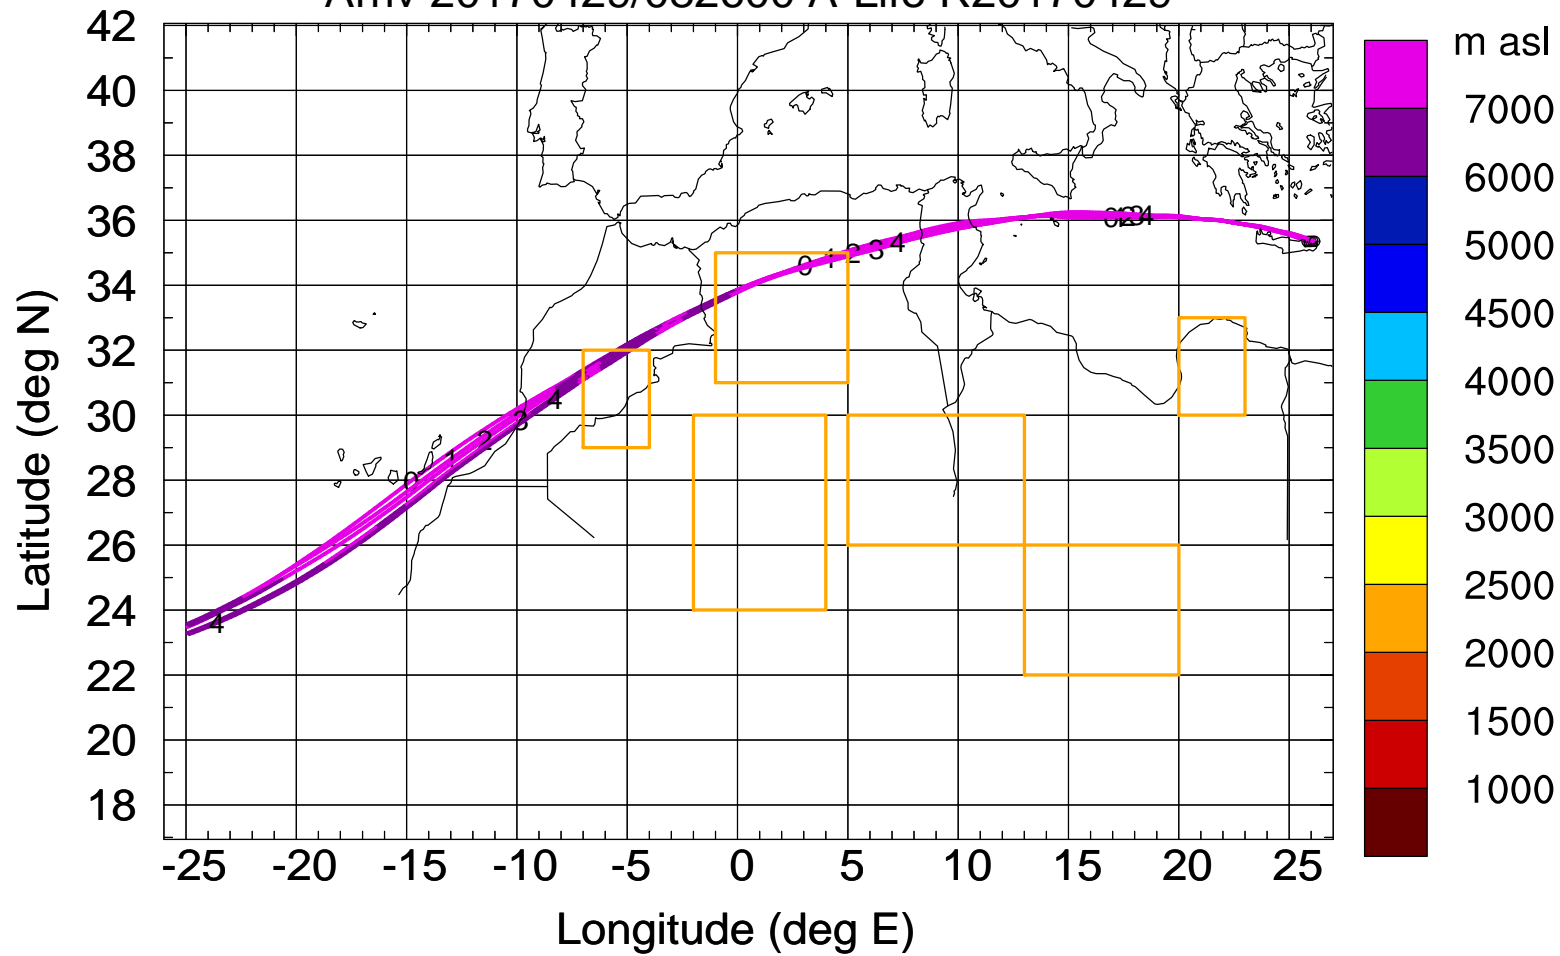

Level #7 of flight 170429a

Arriv 20170429/082600 A-Life R20170429

Level #7 of flight 170429a

Arriv 20170429/082200 A-Life R20170429