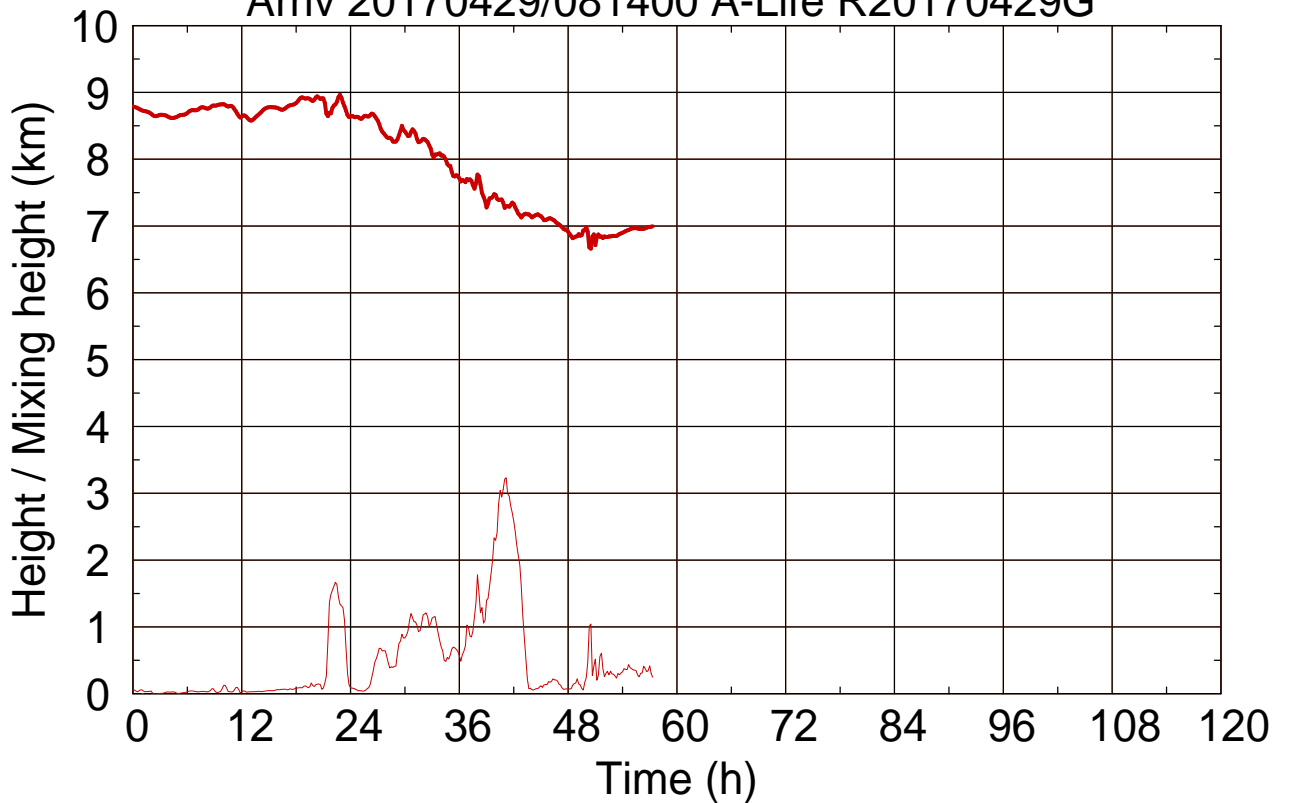

Arriv 20170429/082200 A-Life R20170429G

0 — 1 — 2 — 3 — 4 —

Arriv 20170429/082200 A-Life R20170429G

— Height — Mixing height

Arriv 20170429/081800 A-Life R20170429G

0 — 1 — 2 — 3 — 4 —

Arriv 20170429/081800 A-Life R20170429G

— Height — Mixing height

Arriv 20170429/081400 A-Life R20170429G

0 —

Arriv 20170429/081400 A-Life R20170429G

— Height

— Mixing height