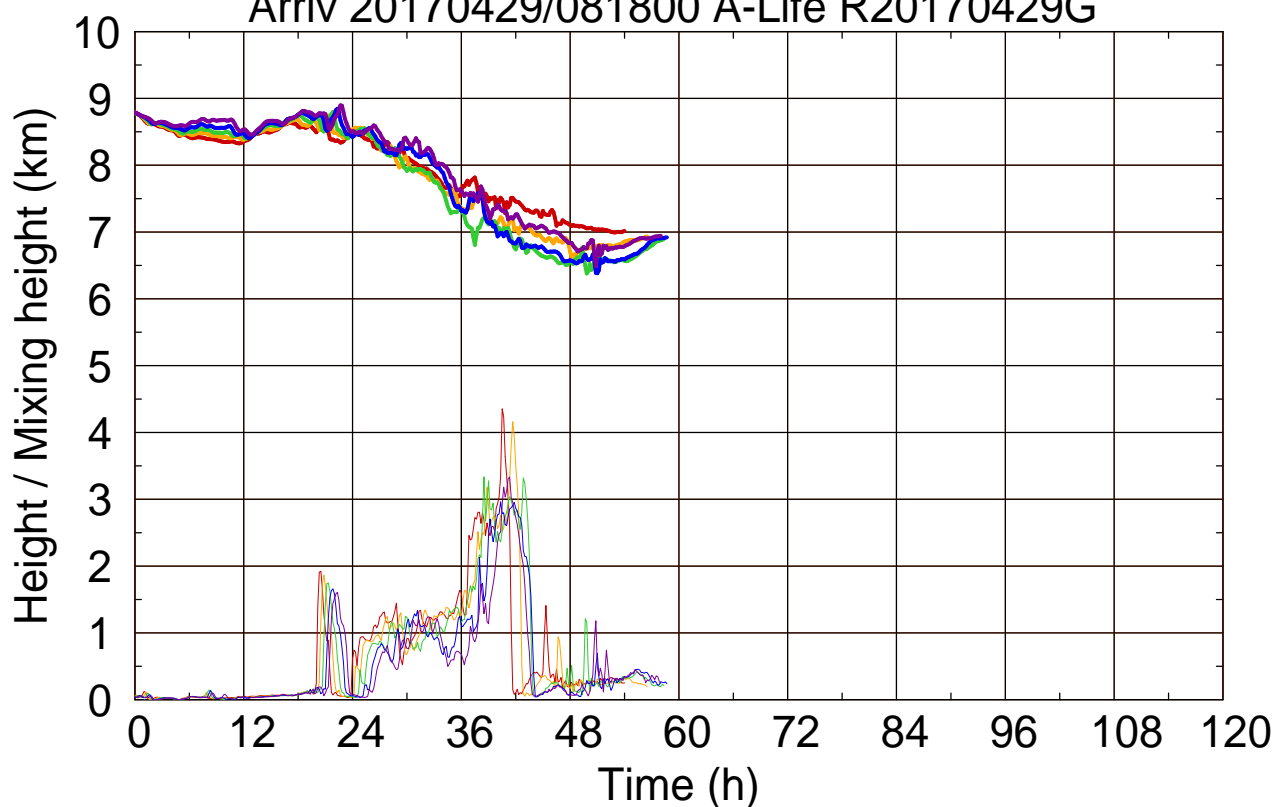

Arriv 20170429/082200 A-Life R20170429G

0 — 1 — 2 — 3 — 4 —

Arriv 20170429/082200 A-Life R20170429G

— Height — Mixing height

Arriv 20170429/081800 A-Life R20170429G

0 — 1 — 2 — 3 — 4 —

Arriv 20170429/081800 A-Life R20170429G

— Height — Mixing height

Arriv 20170429/081400 A-Life R20170429G

0 —

Arriv 20170429/081400 A-Life R20170429G

— Height

— Mixing height