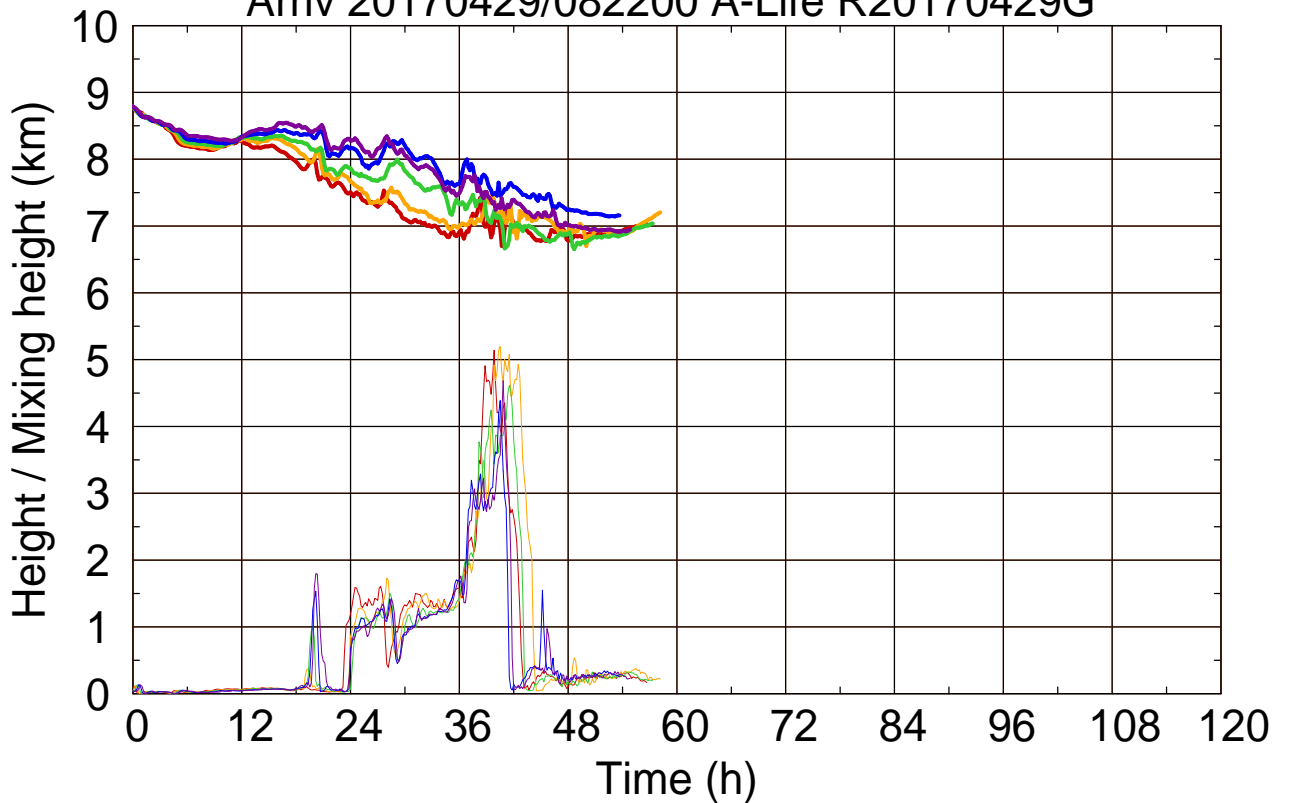

Arriv 20170429/082200 A-Life R20170429G

0 — 1 — 2 — 3 — 4 —

Arriv 20170429/082200 A-Life R20170429G

— Height — Mixing height

Arriv 20170429/081800 A-Life R20170429G

0 — 1 — 2 — 3 — 4 —

Arriv 20170429/081800 A-Life R20170429G

— Height — Mixing height

Arriv 20170429/081400 A-Life R20170429G

0 —

Arriv 20170429/081400 A-Life R20170429G

— Height

— Mixing height