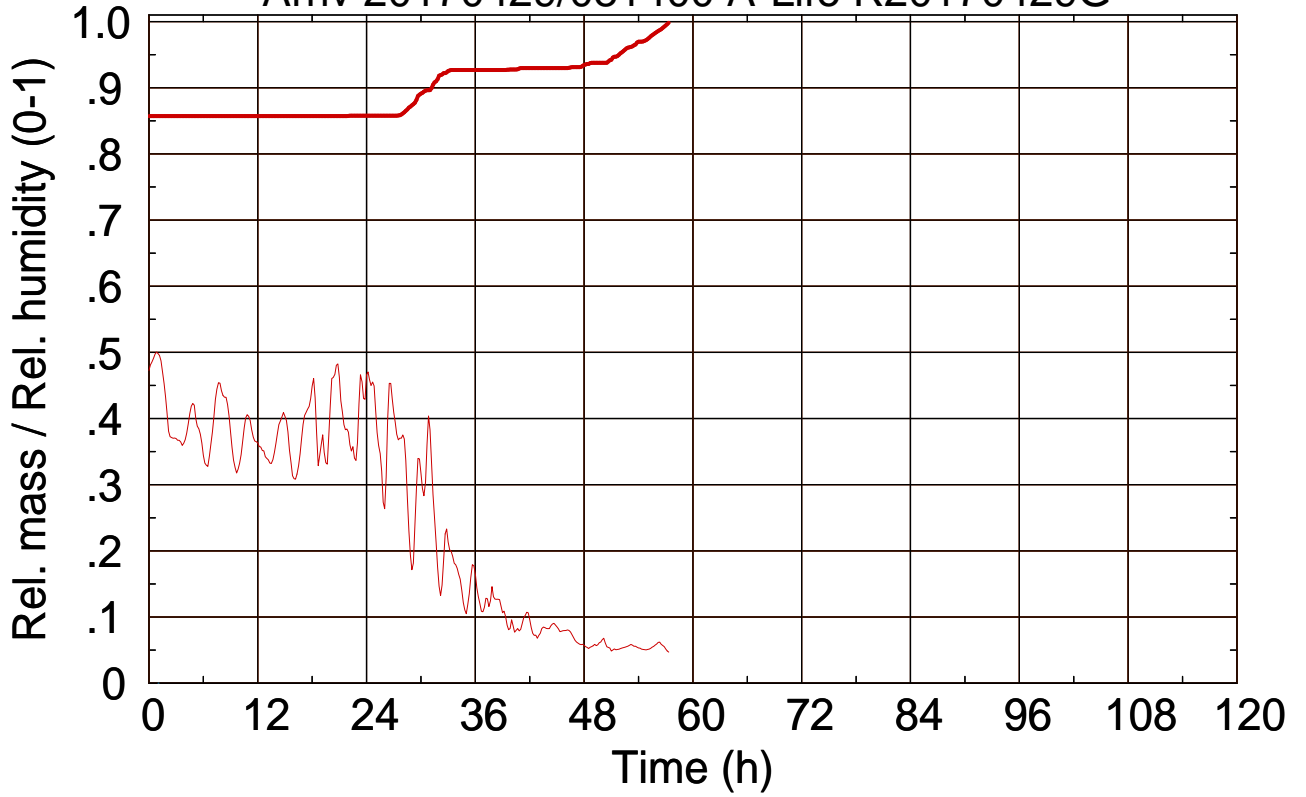

Arriv 20170429/082200 A-Life R20170429G

0 — 1 — 2 — 3 — 4 —

Arriv 20170429/082200 A-Life R20170429G

— Height — Mixing height

Arriv 20170429/081800 A-Life R20170429G

0 — 1 — 2 — 3 — 4 —

Arriv 20170429/081800 A-Life R20170429G

— Height — Mixing height

Arriv 20170429/081400 A-Life R20170429G

0 —

Arriv 20170429/081400 A-Life R20170429G

— Height

— Mixing height