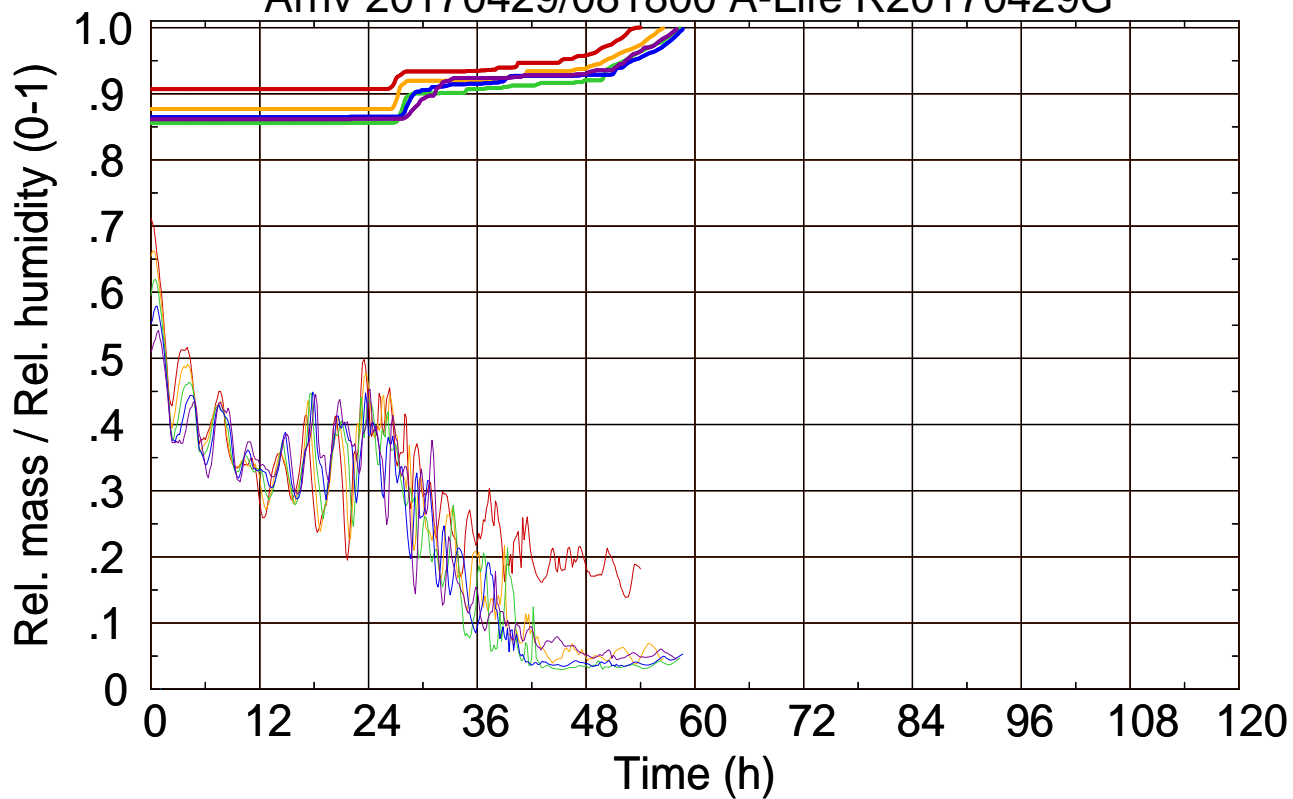

Arriv 20170429/082200 A-Life R20170429G

0 — 1 — 2 — 3 — 4 —

Arriv 20170429/082200 A-Life R20170429G

— Height — Mixing height

Arriv 20170429/081800 A-Life R20170429G

0 — 1 — 2 — 3 — 4 —

Arriv 20170429/081800 A-Life R20170429G

— Height — Mixing height

Arriv 20170429/081400 A-Life R20170429G

0 —

Arriv 20170429/081400 A-Life R20170429G

— Height

— Mixing height