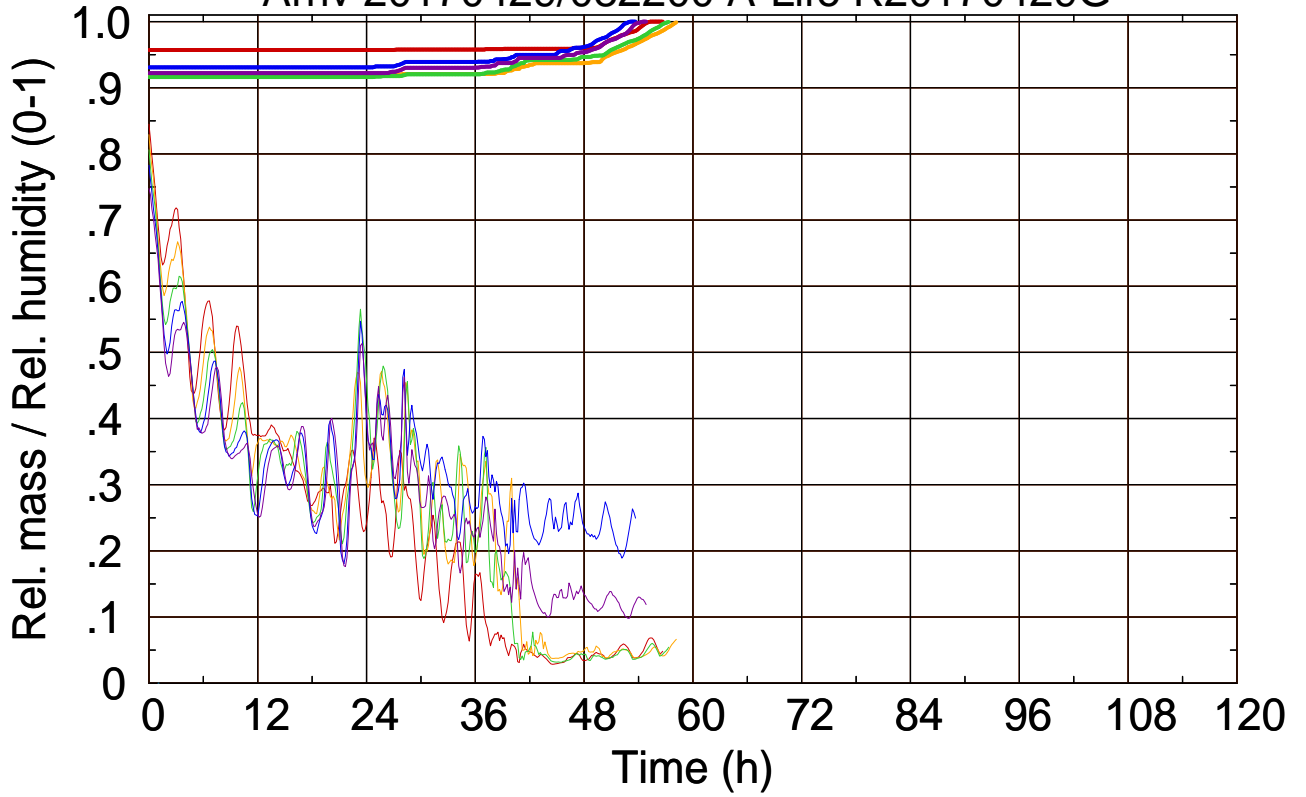

Arriv 20170429/082200 A-Life R20170429G

0 — 1 — 2 — 3 — 4 —

Arriv 20170429/082200 A-Life R20170429G

— Height — Mixing height

Arriv 20170429/081800 A-Life R20170429G

0 — 1 — 2 — 3 — 4 —

Arriv 20170429/081800 A-Life R20170429G

— Height — Mixing height

Arriv 20170429/081400 A-Life R20170429G

0 —

Arriv 20170429/081400 A-Life R20170429G

— Height

— Mixing height