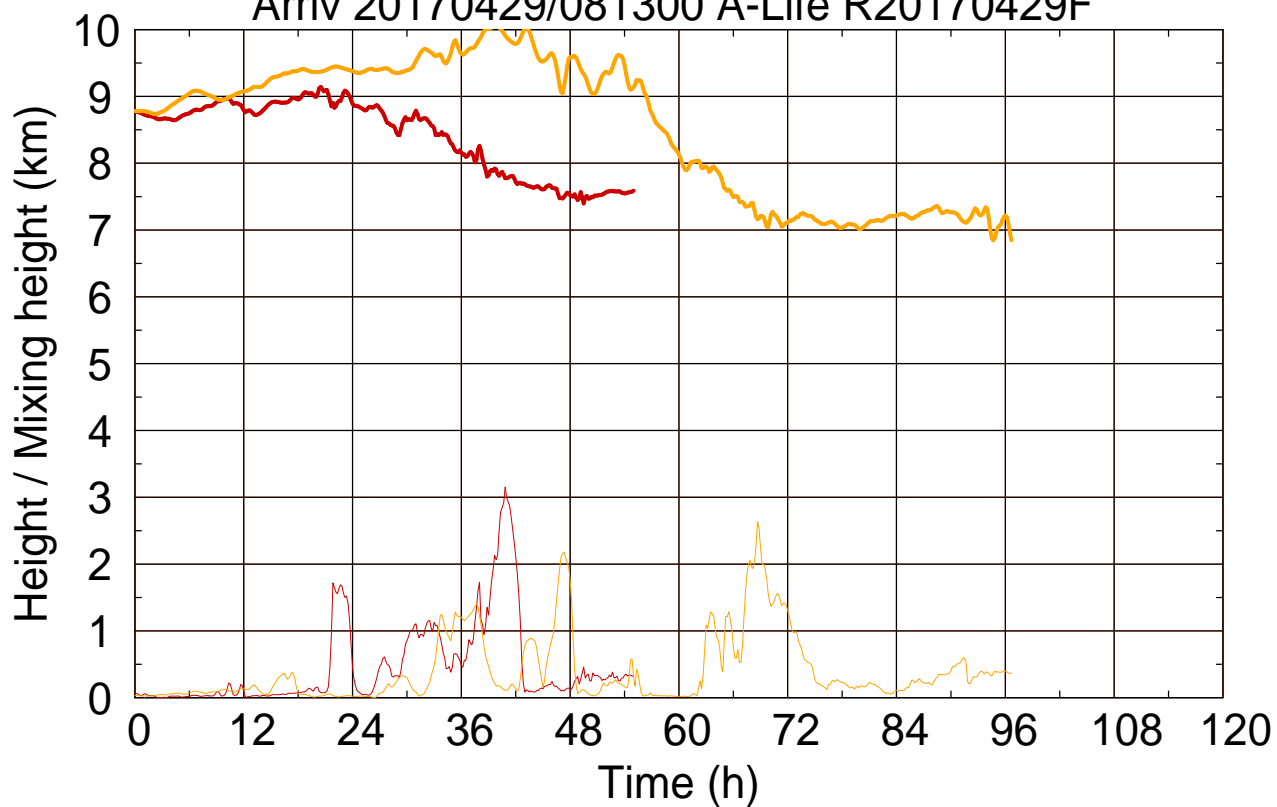

Arriv 20170429/081300 A-Life R20170429F

0 — 1

Arriv 20170429/081300 A-Life R20170429F

— Height — Mixing height