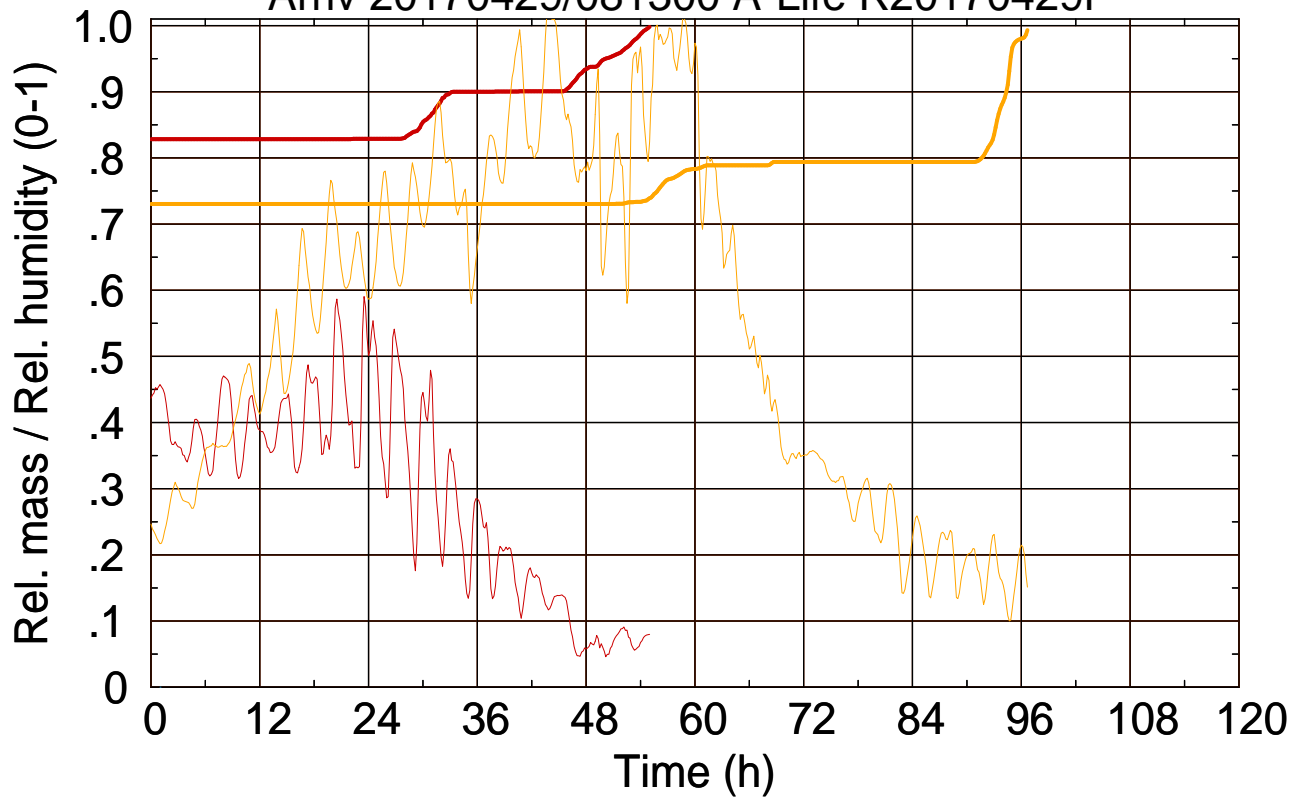

Arriv 20170429/081300 A-Life R20170429F

0 — 1

Arriv 20170429/081300 A-Life R20170429F

— Height — Mixing height