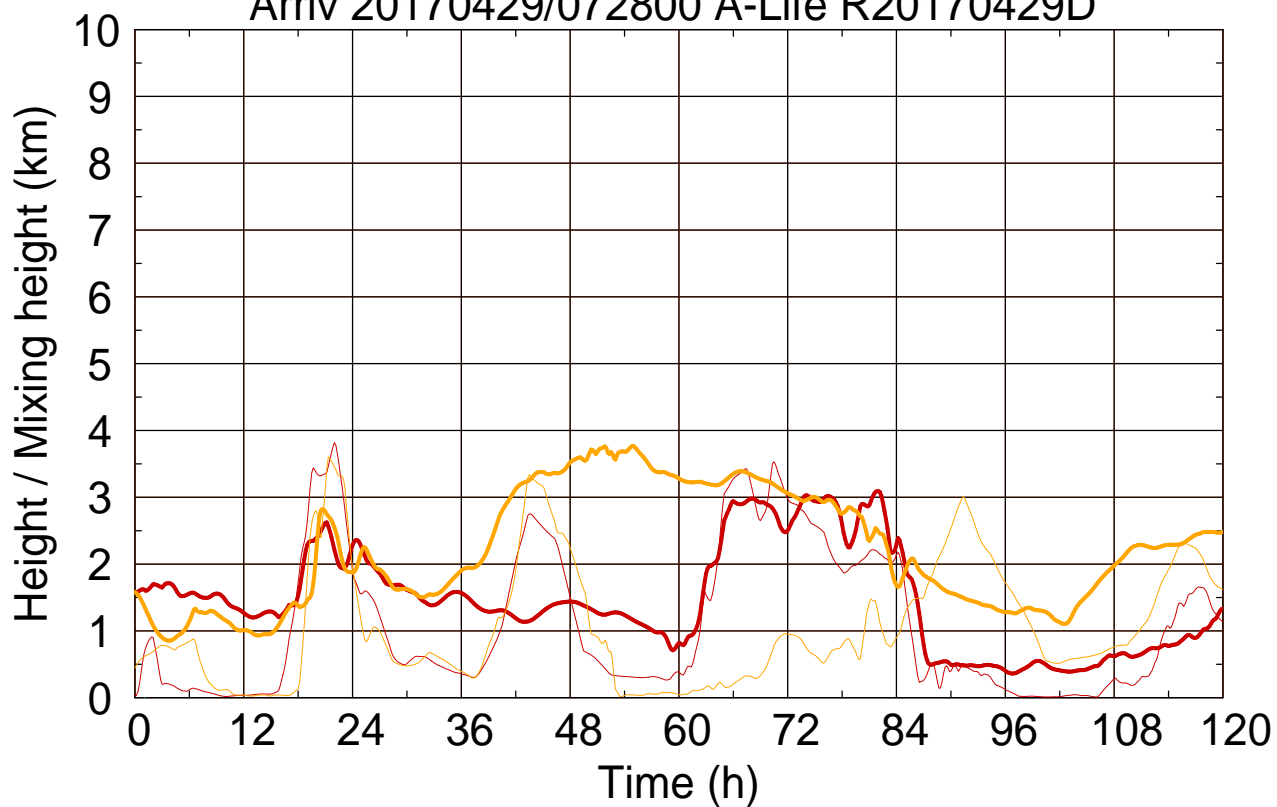

Arriv 20170429/072800 A-Life R20170429D

0 — 1 —

Arriv 20170429/072800 A-Life R20170429D

— Height — Mixing height