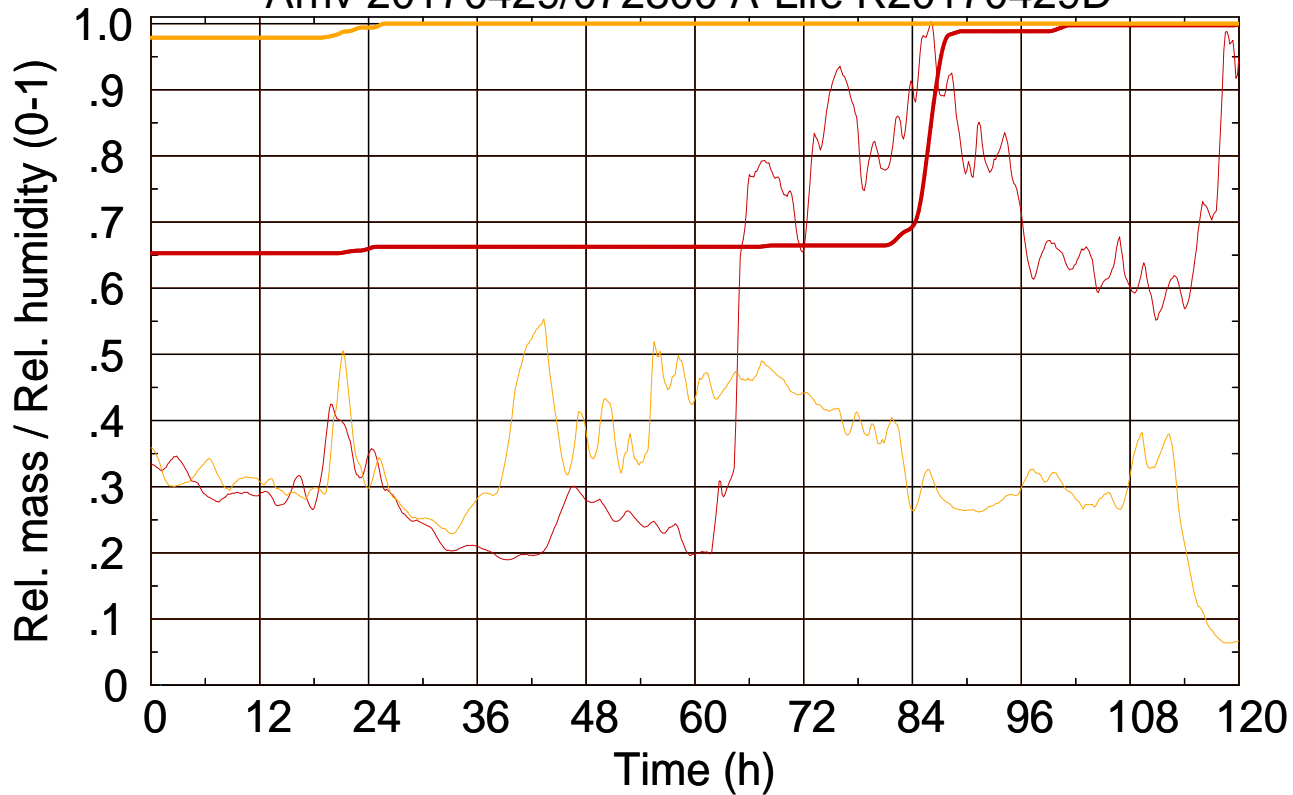

Arriv 20170429/072800 A-Life R20170429D

0 — 1 —

Arriv 20170429/072800 A-Life R20170429D

— Height — Mixing height