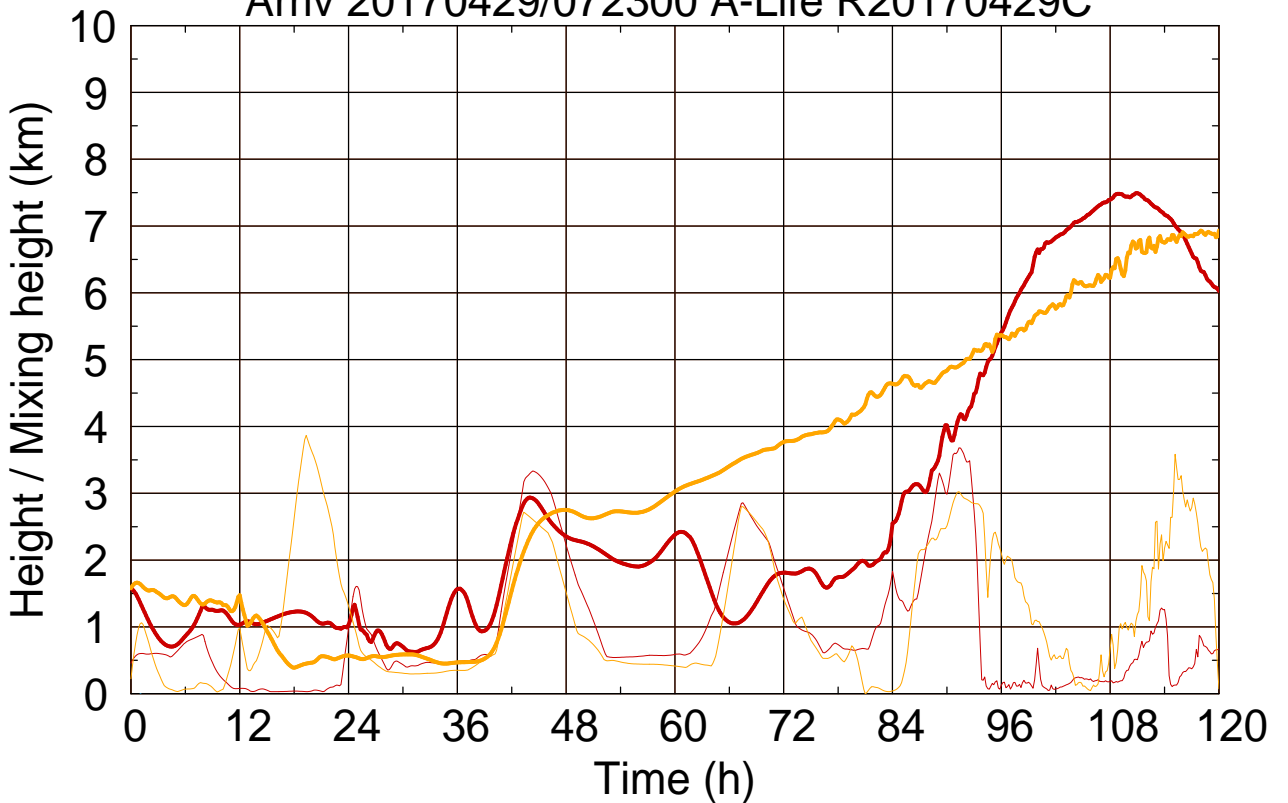

Arriv 20170429/072300 A-Life R20170429C

0 — 1 —

Arriv 20170429/072300 A-Life R20170429C

— Height

— Mixing height