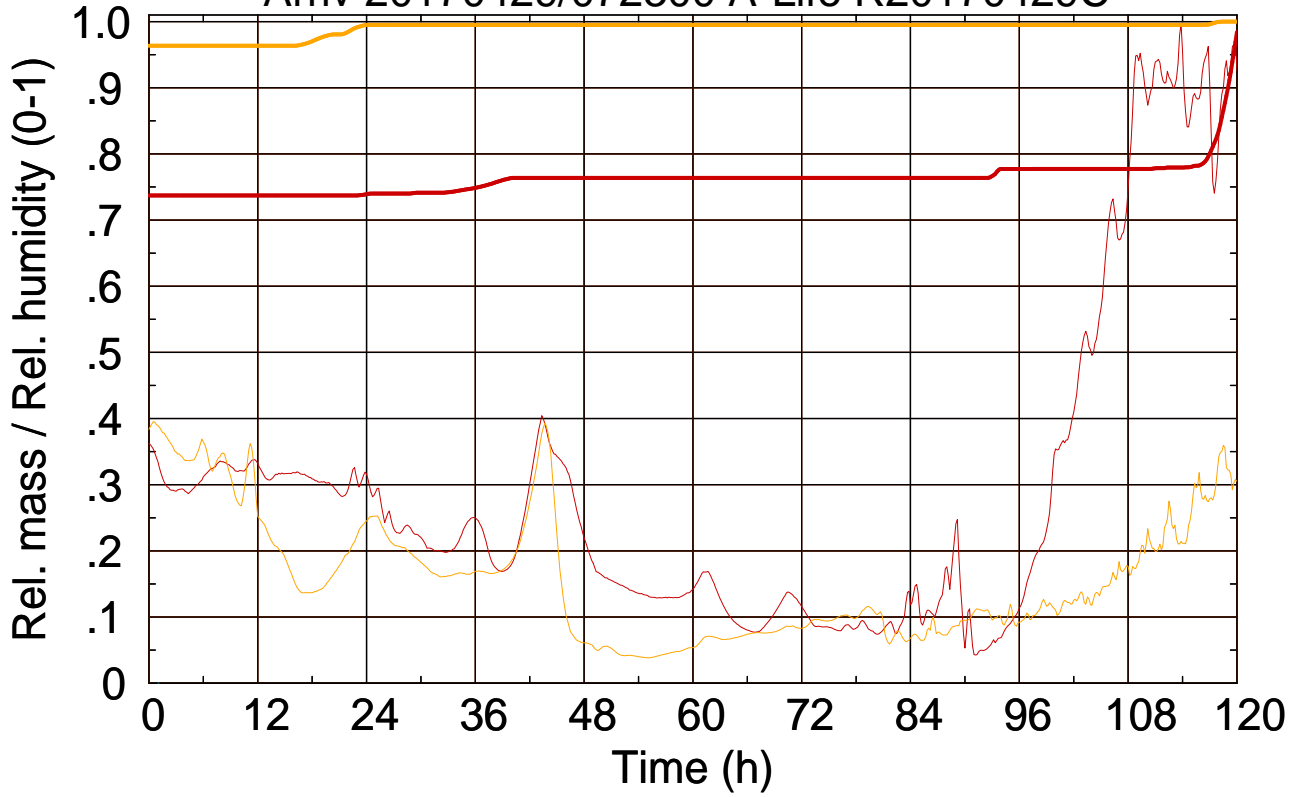

Arriv 20170429/072300 A-Life R20170429C

0 — 1 —

Arriv 20170429/072300 A-Life R20170429C

— Height

— Mixing height