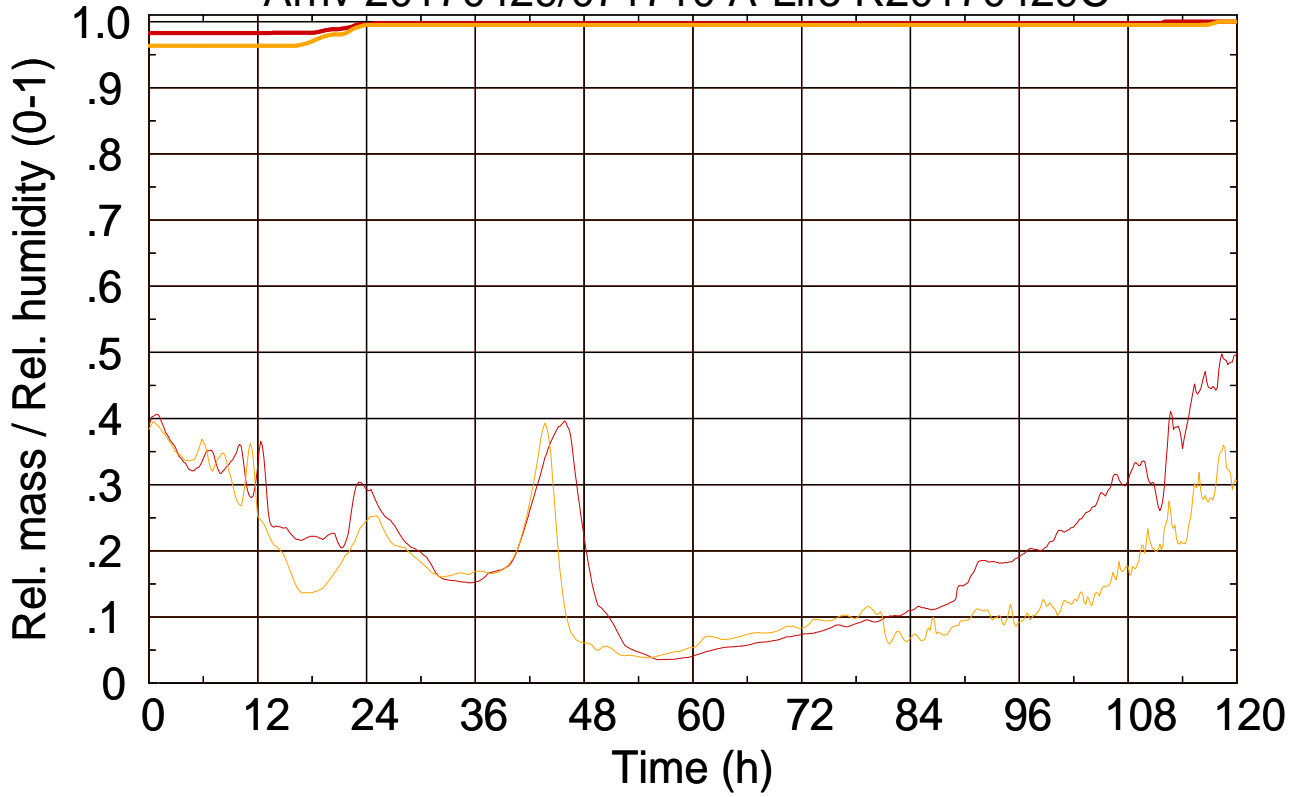

Arriv 20170429/071710 A-Life R20170429C

0 — 1 —

Arriv 20170429/071710 A-Life R20170429C

— Height

— Mixing height