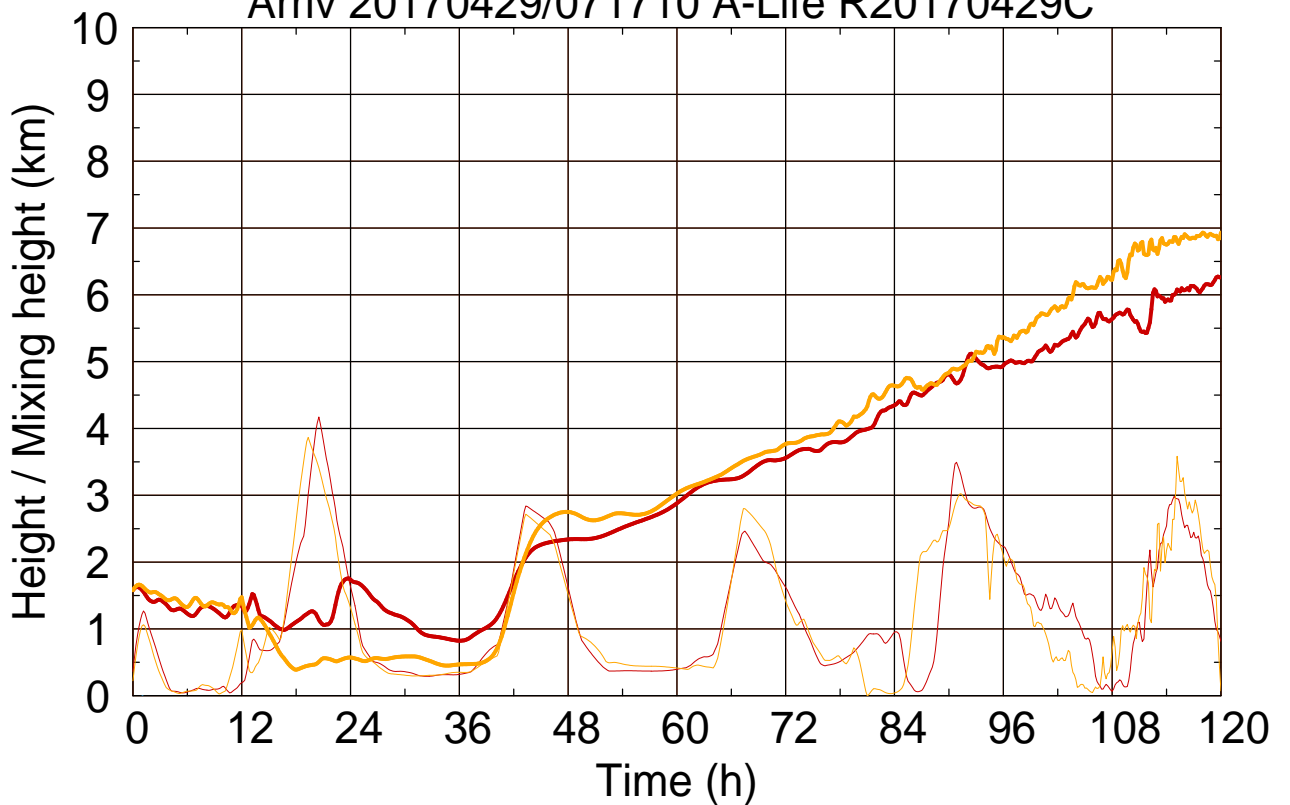

Arriv 20170429/071710 A-Life R20170429C

0 — 1 —

Arriv 20170429/071710 A-Life R20170429C

— Height

— Mixing height