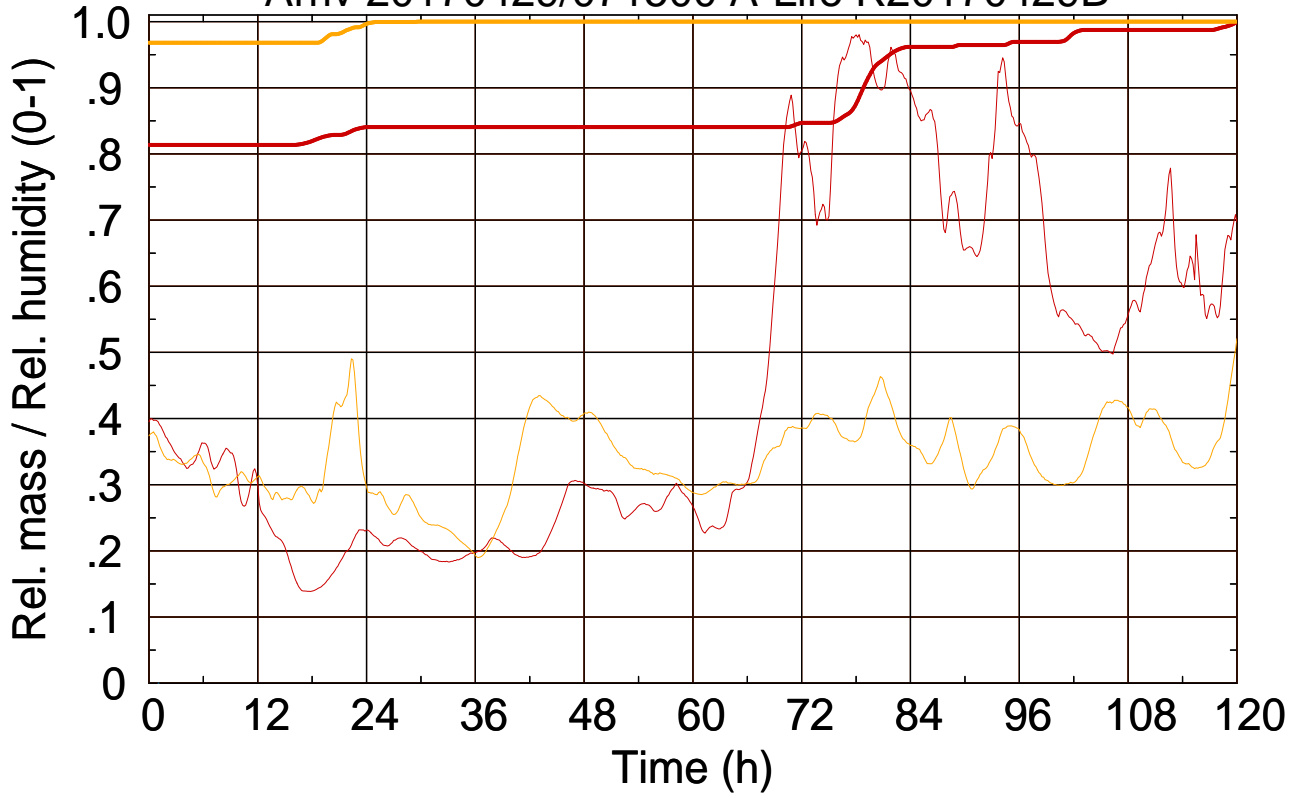

Arriv 20170429/071500 A-Life R20170429B

0 — 1 —

Arriv 20170429/071500 A-Life R20170429B

— Height

— Mixing height