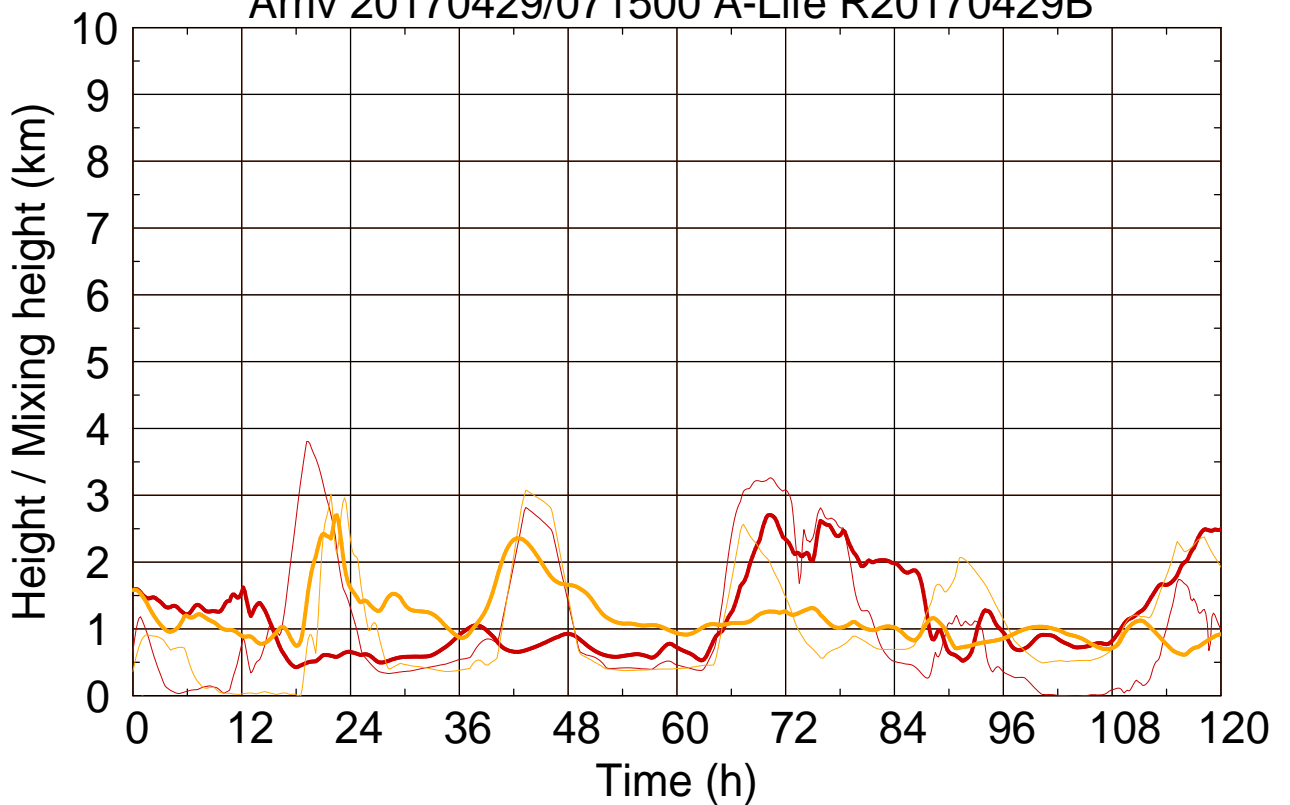

Arriv 20170429/071500 A-Life R20170429B

0 — 1 —

Arriv 20170429/071500 A-Life R20170429B

— Height

— Mixing height