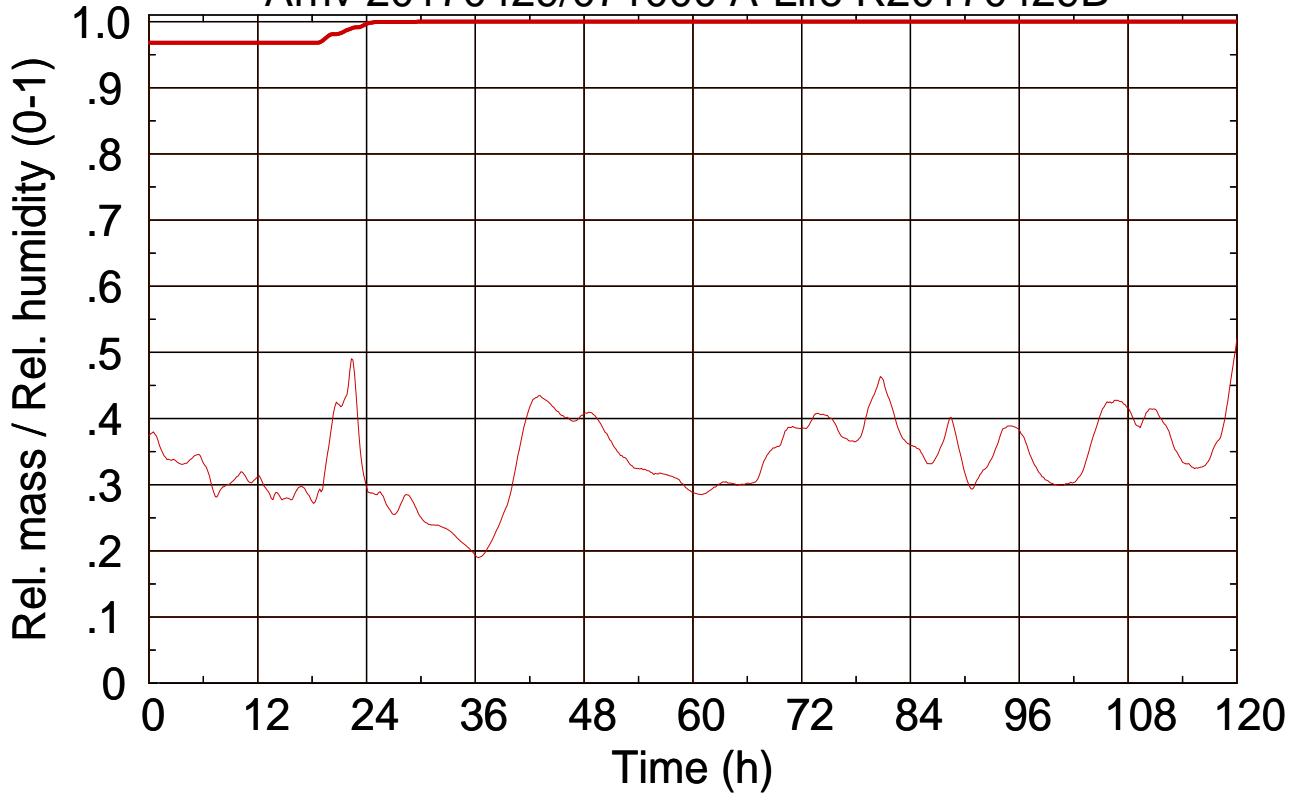

Arriv 20170429/071000 A-Life R20170429B

0 —

Arriv 20170429/071000 A-Life R20170429B

— Height

— Mixing height