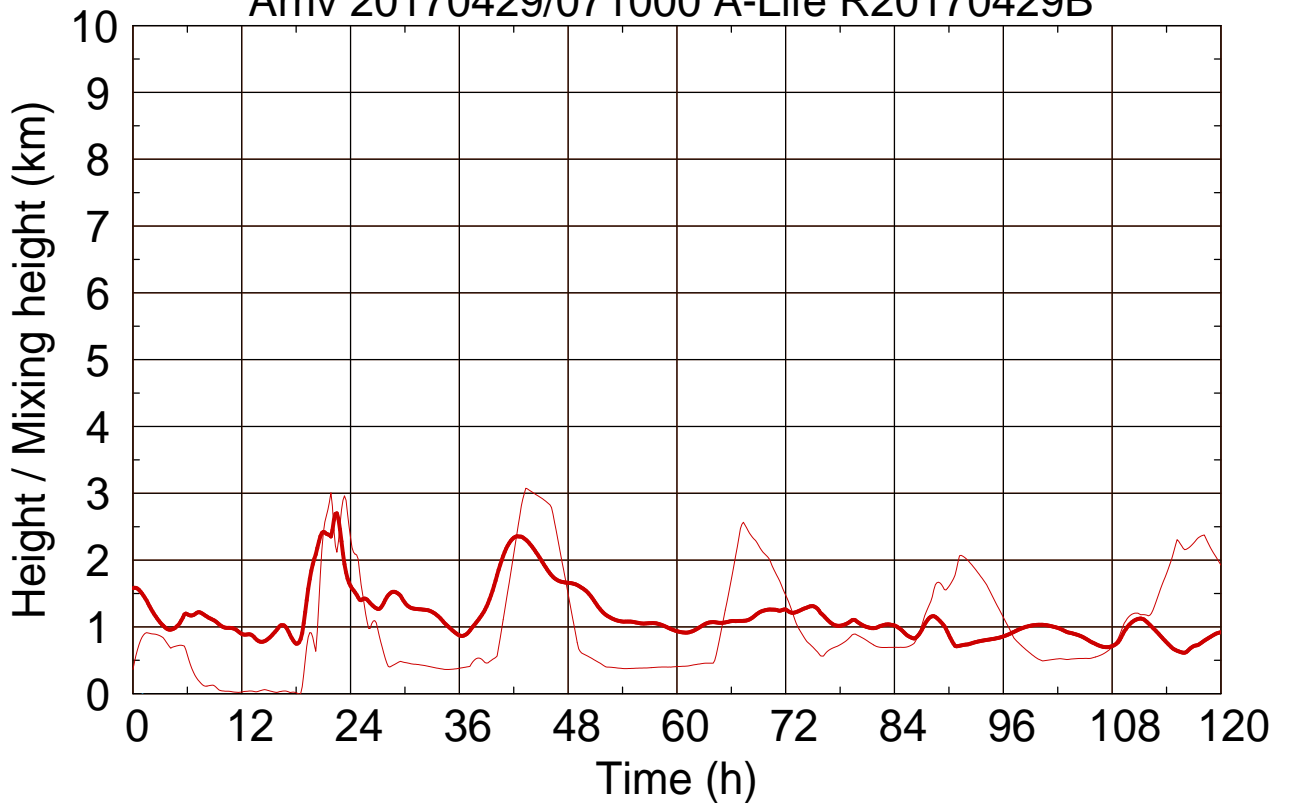

Arriv 20170429/071000 A-Life R20170429B

0 —

Arriv 20170429/071000 A-Life R20170429B

— Height

— Mixing height