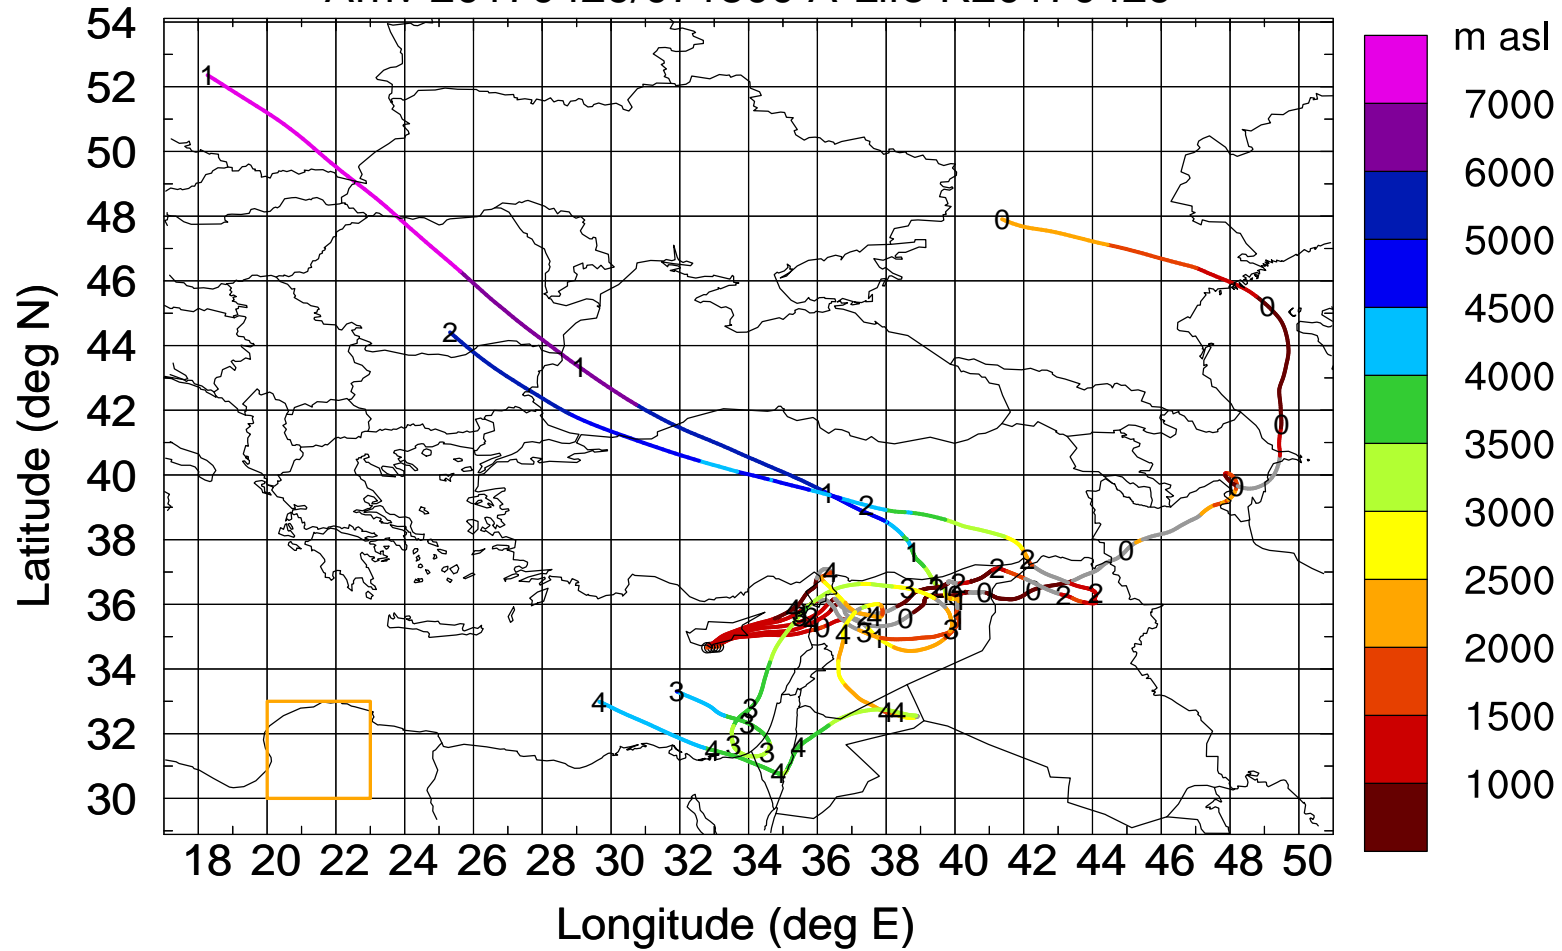

Level #1 of flight 170429a

Arriv 20170429/071500 A-Life R20170429

Level #1 of flight 170429a

Arriv 20170429/071000 A-Life R20170429