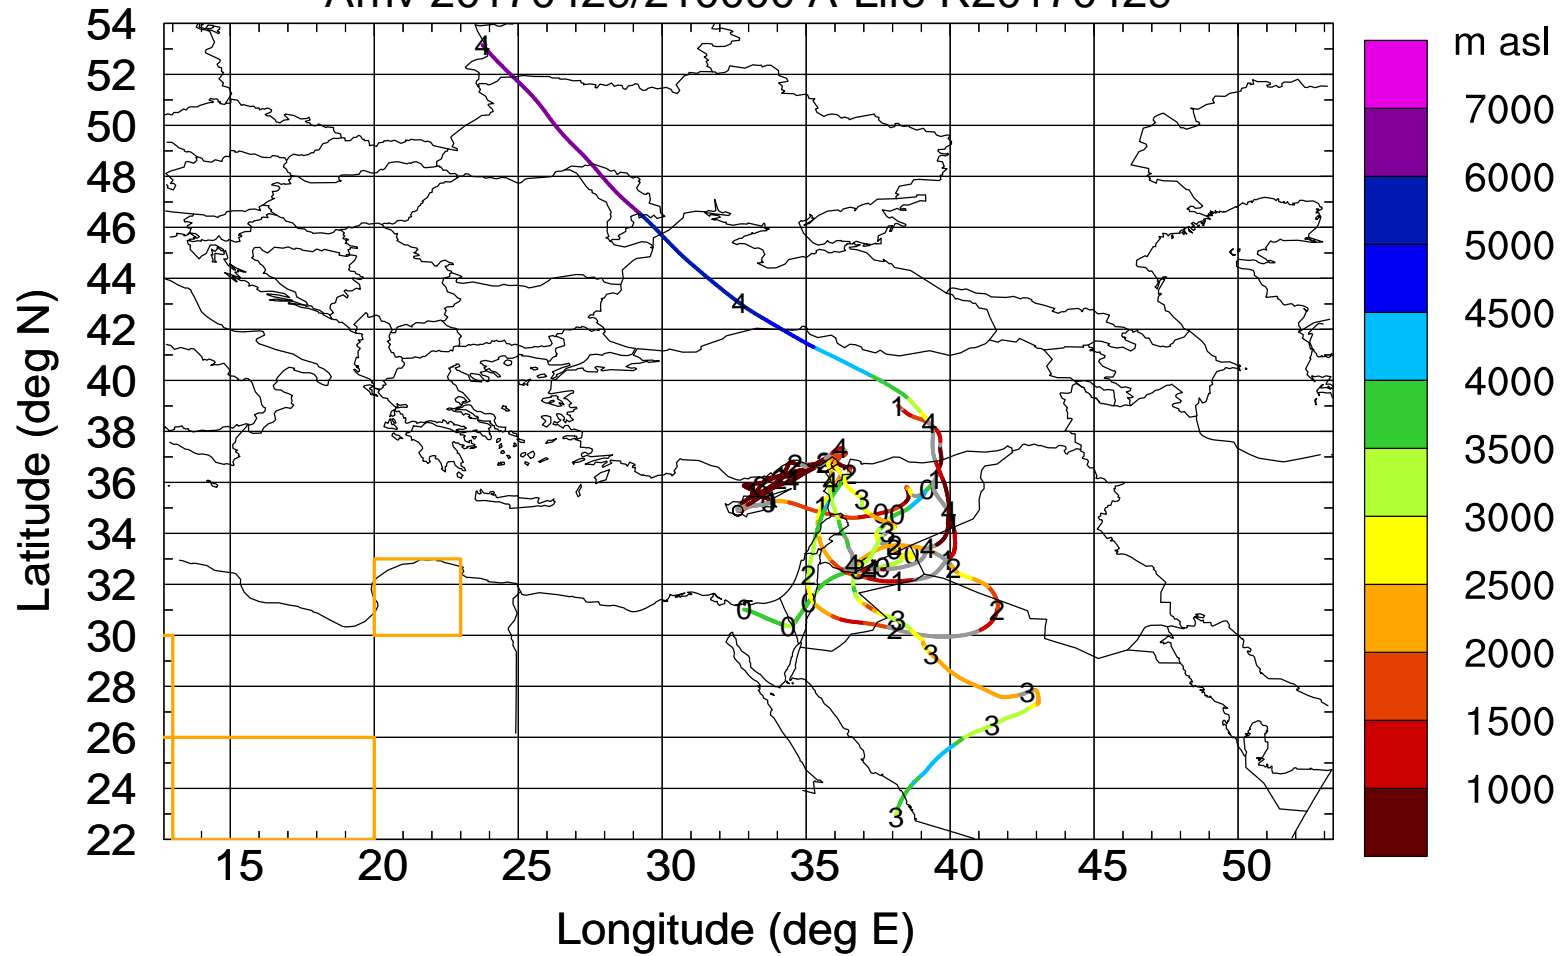

STS ground station 20170429

Arriv 20170429/210000 A-Life R20170429

STS ground station 20170429

Arriv 20170429/060000 A-Life R20170429