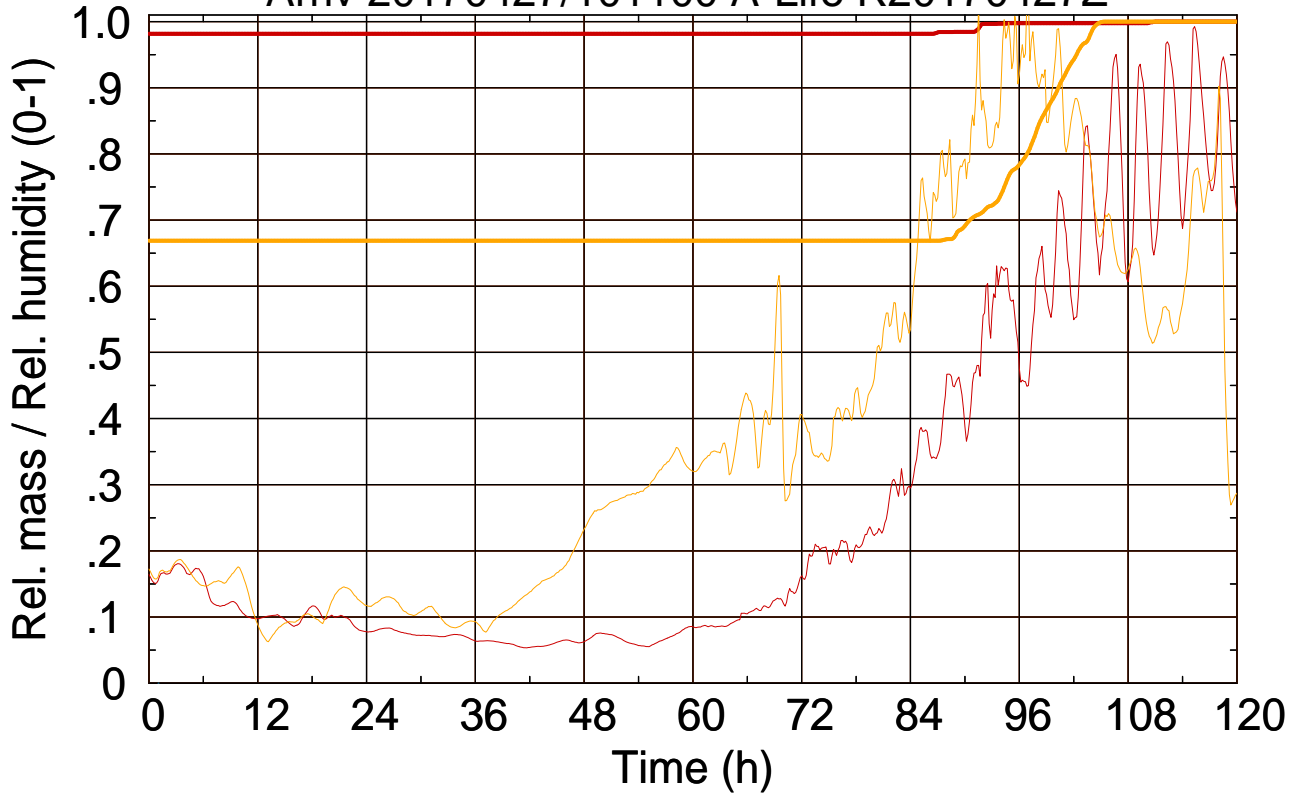

Arriv 20170427/101100 A-Life R20170427Z

0 — 1 —

Arriv 20170427/101100 A-Life R20170427Z

— Height

— Mixing height