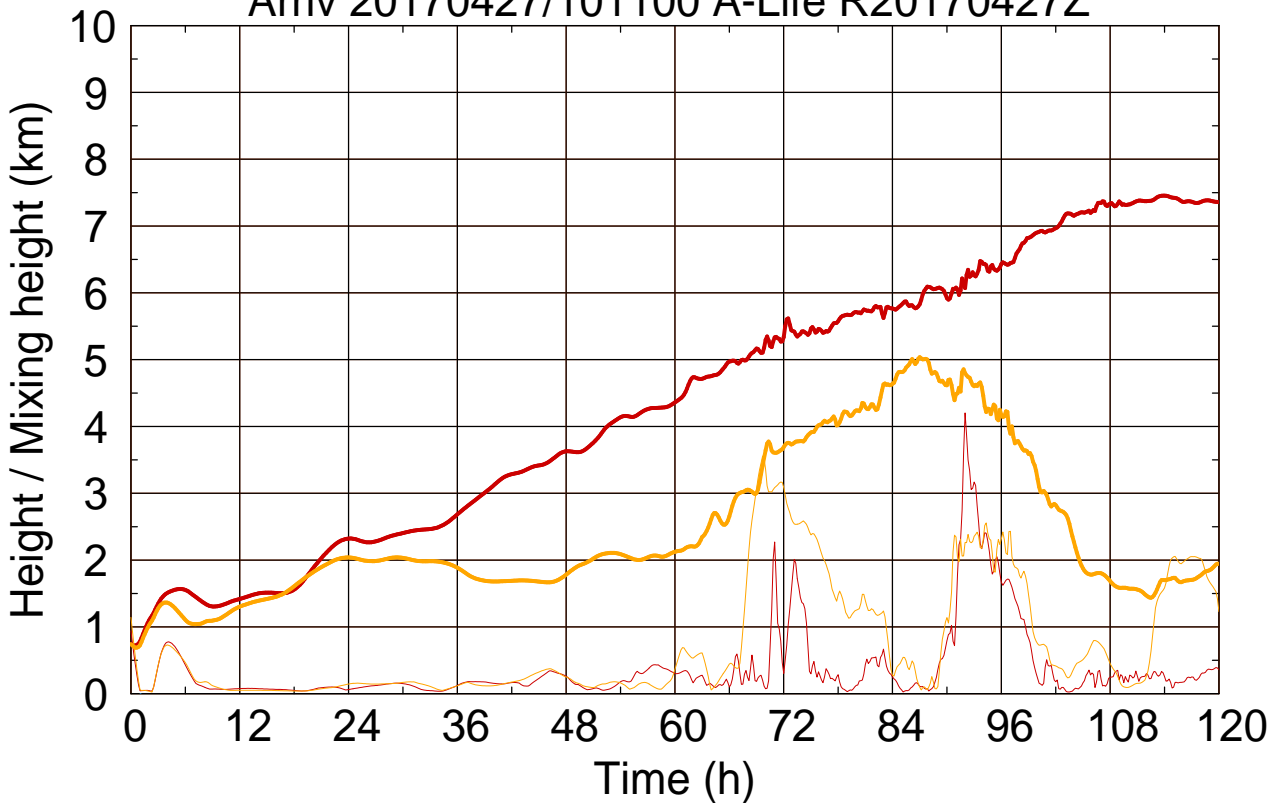

Arriv 20170427/101100 A-Life R20170427Z

0 — 1 —

Arriv 20170427/101100 A-Life R20170427Z

— Height

— Mixing height