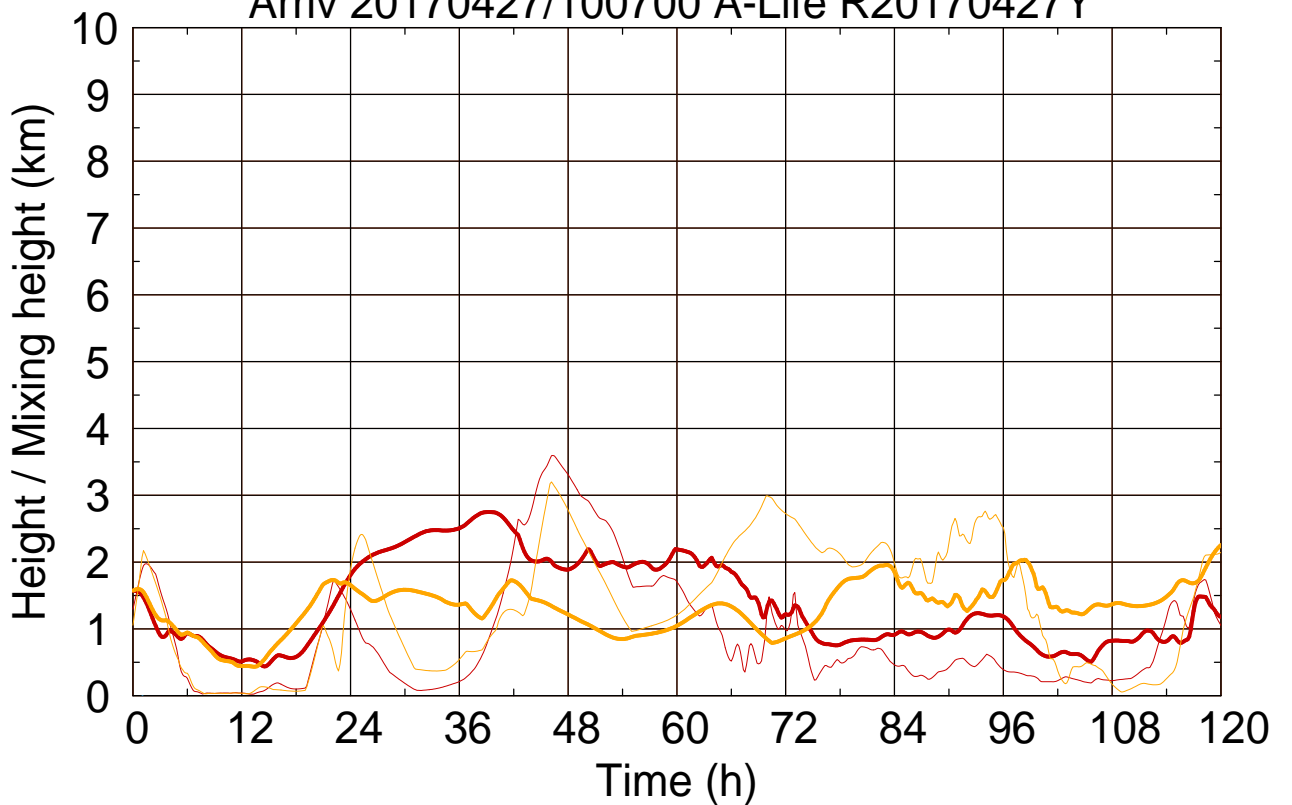

Arriv 20170427/100700 A-Life R20170427Y

0 — 1 —

Arriv 20170427/100700 A-Life R20170427Y

— Height

— Mixing height