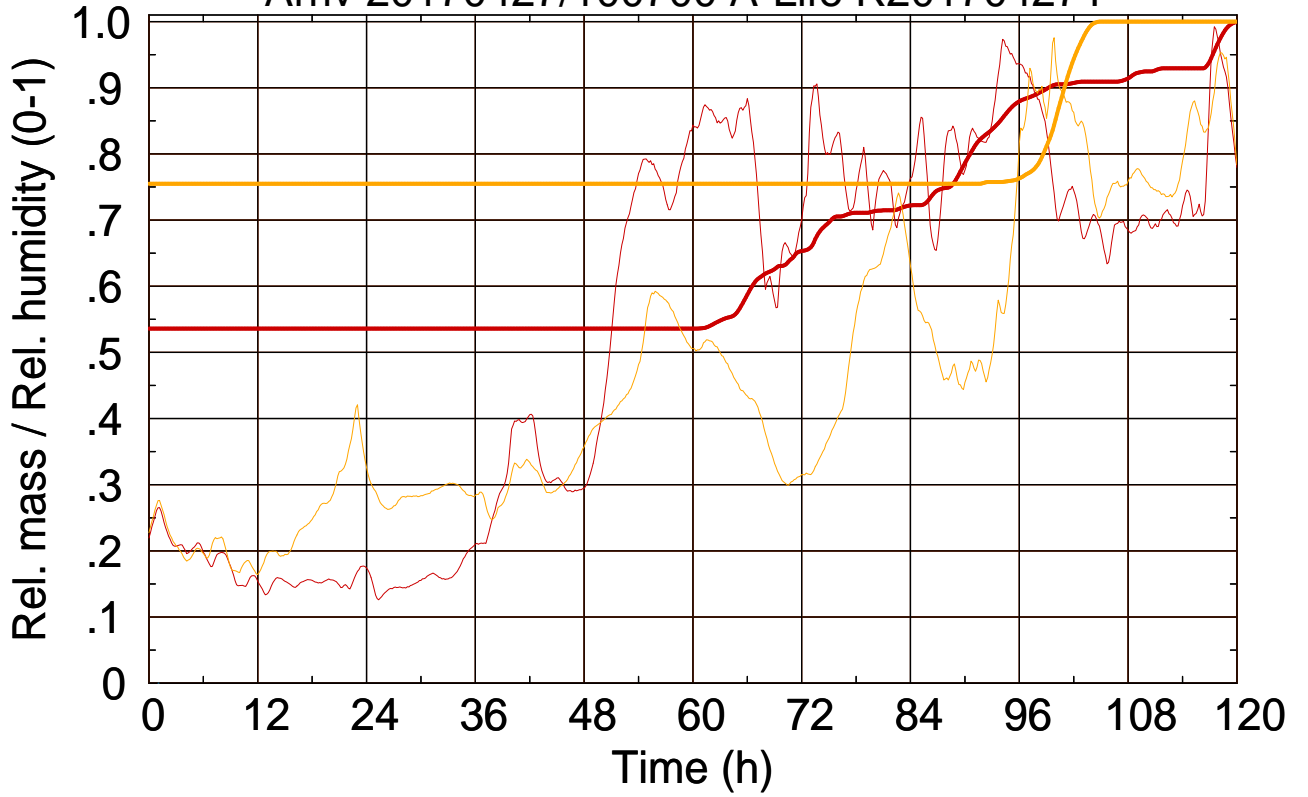

Arriv 20170427/100700 A-Life R20170427Y

0 — 1 —

Arriv 20170427/100700 A-Life R20170427Y

— Height

— Mixing height