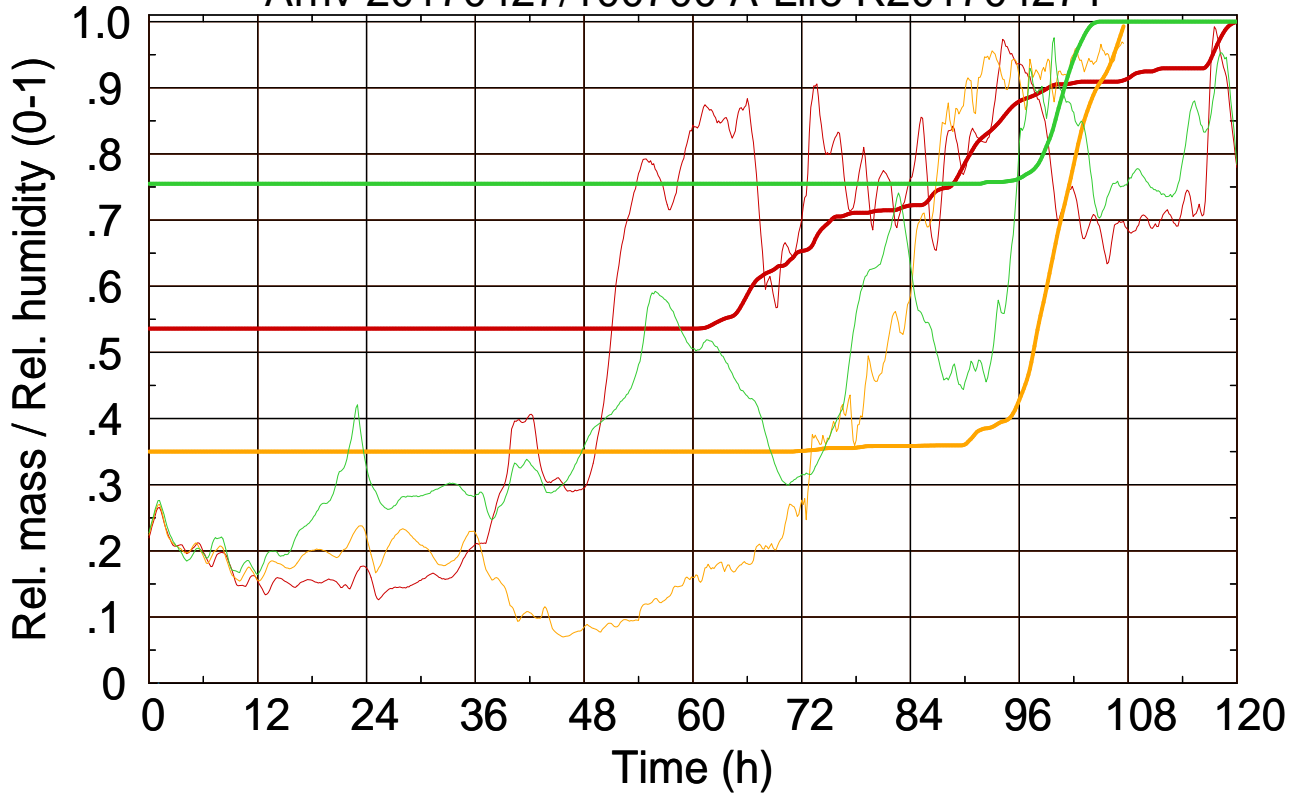

Arriv 20170427/100700 A-Life R20170427Y

0 — 1 — 2 —

Arriv 20170427/100700 A-Life R20170427Y

— Height

— Mixing height