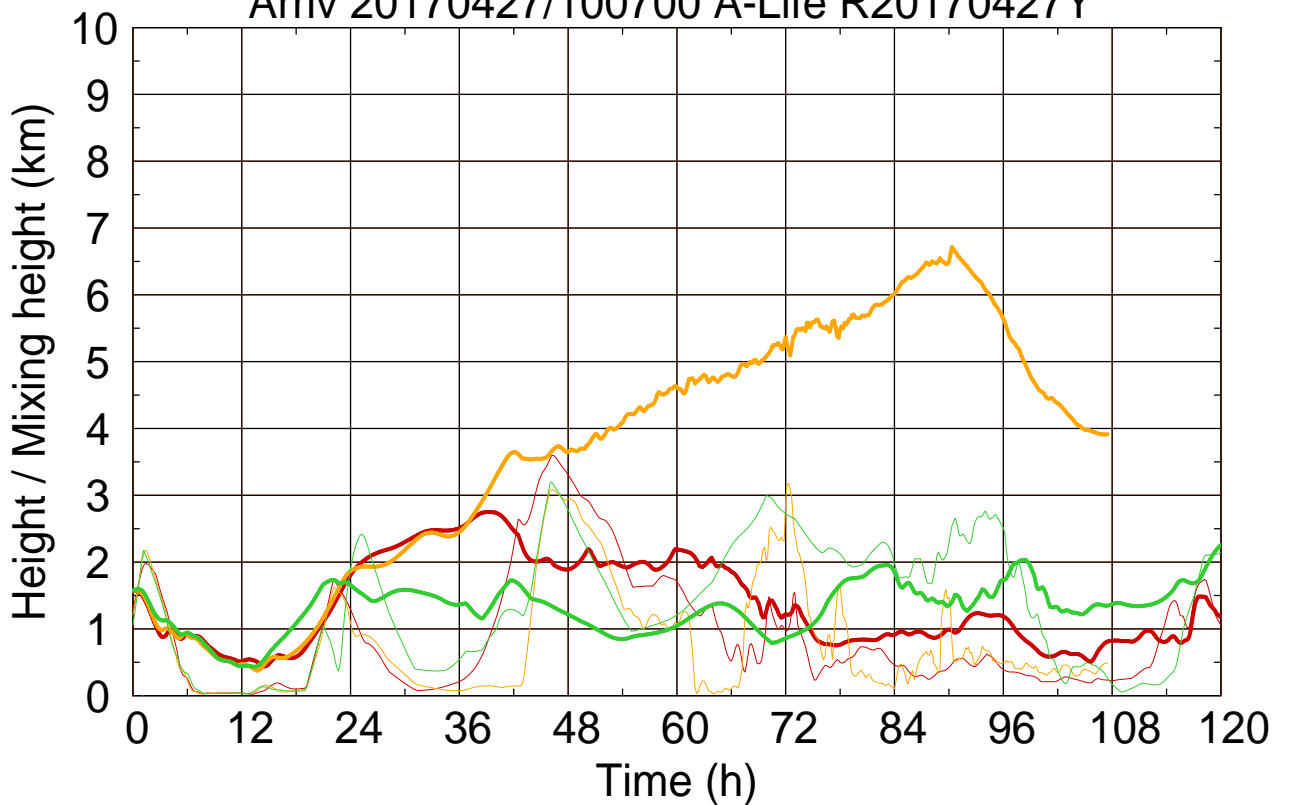

Arriv 20170427/100700 A-Life R20170427Y

0 — 1 — 2 —

Arriv 20170427/100700 A-Life R20170427Y

— Height

— Mixing height