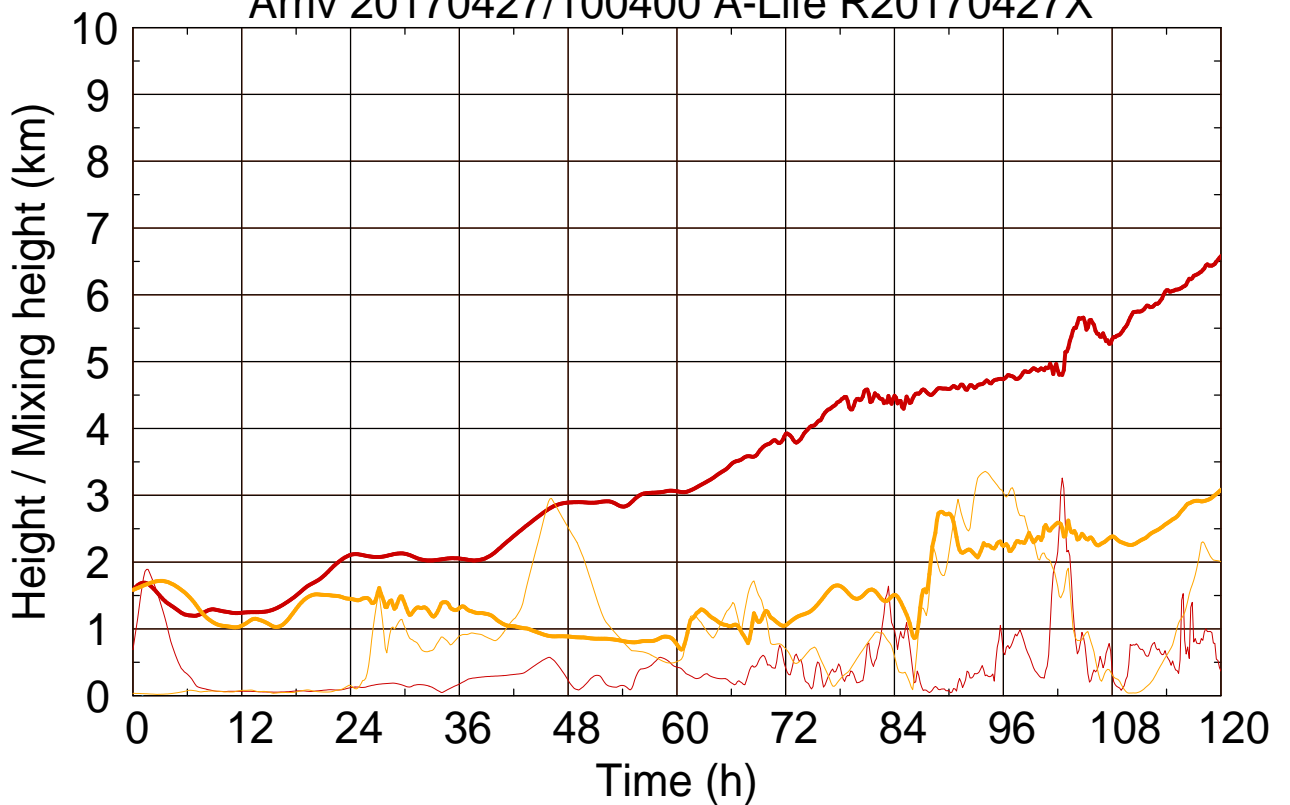

Arriv 20170427/100400 A-Life R20170427X

0 — 1 —

Arriv 20170427/100400 A-Life R20170427X

— Height

— Mixing height