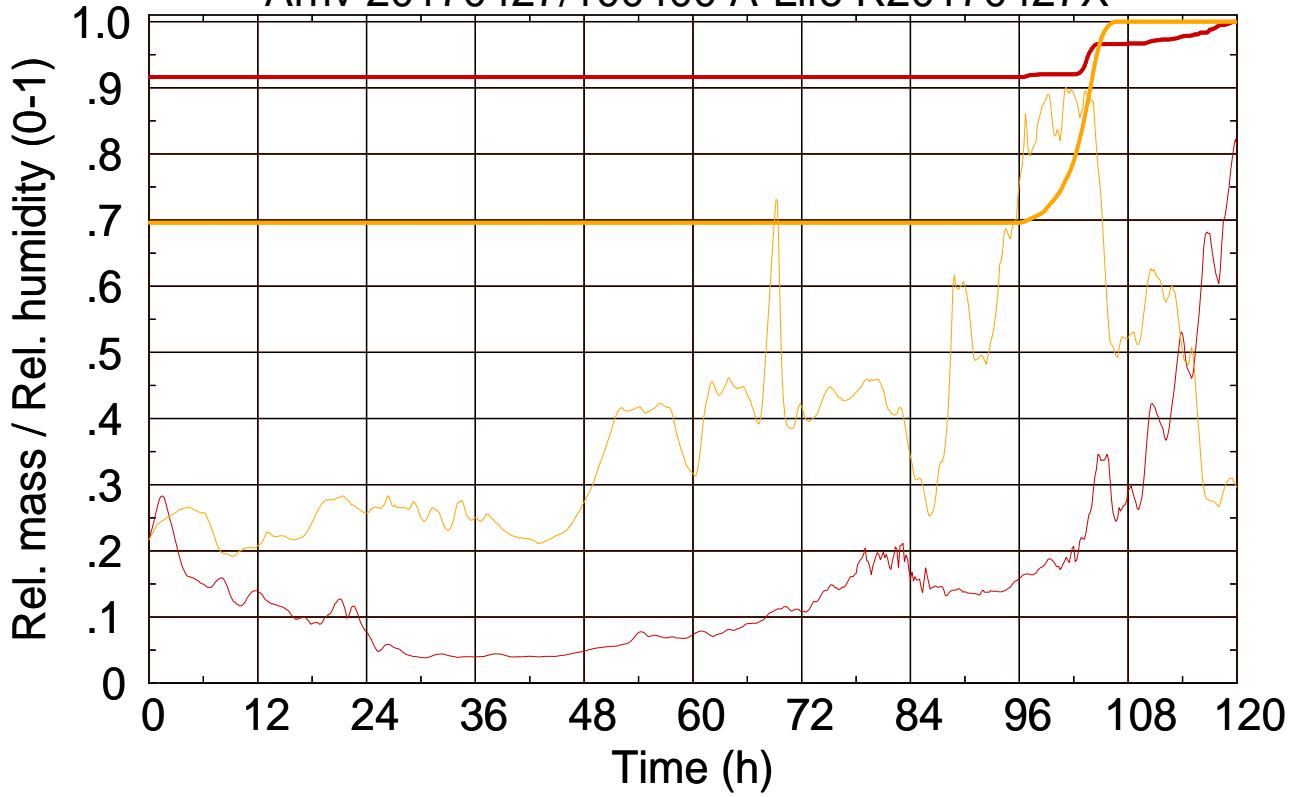

Arriv 20170427/100400 A-Life R20170427X

0 — 1 —

Arriv 20170427/100400 A-Life R20170427X

— Height

— Mixing height