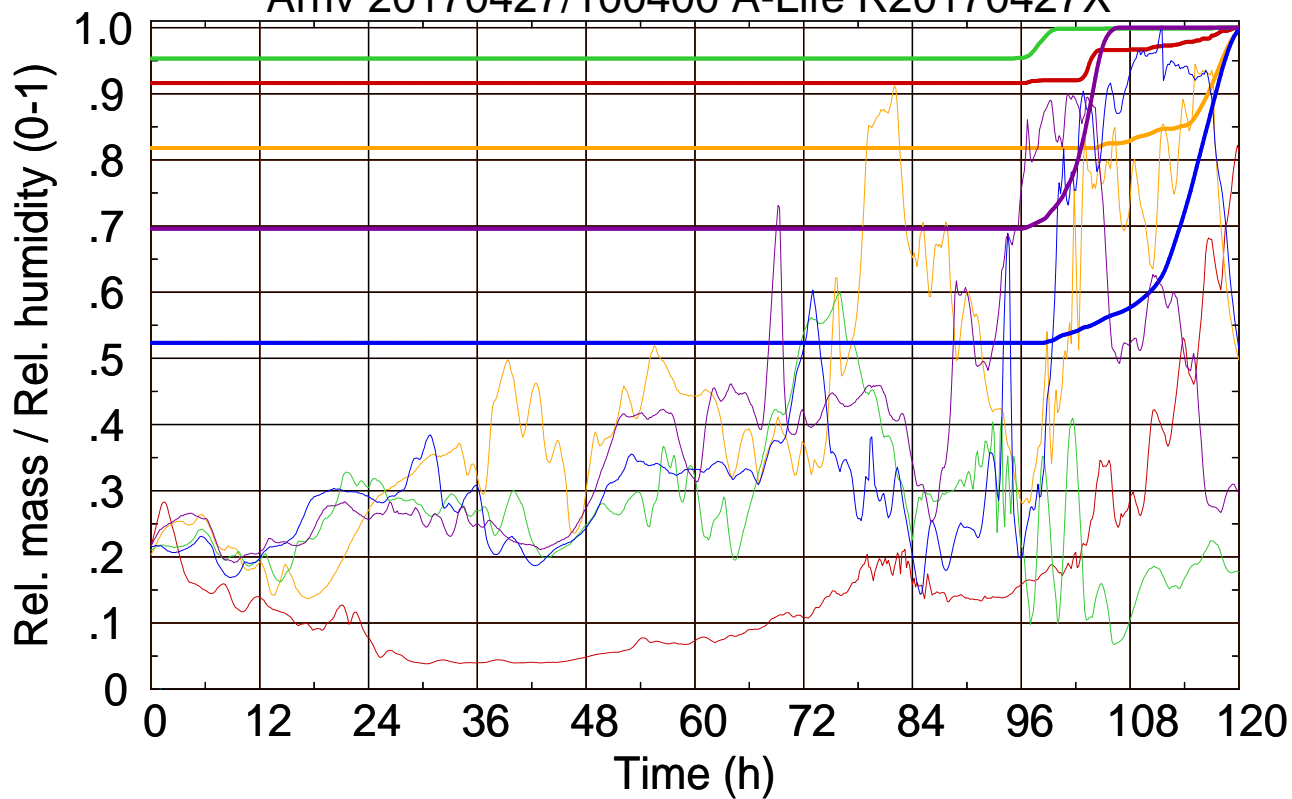

Arriv 20170427/100400 A-Life R20170427X

0 — 1 — 2 — 3 — 4 —

Arriv 20170427/100400 A-Life R20170427X

— Height — Mixing height