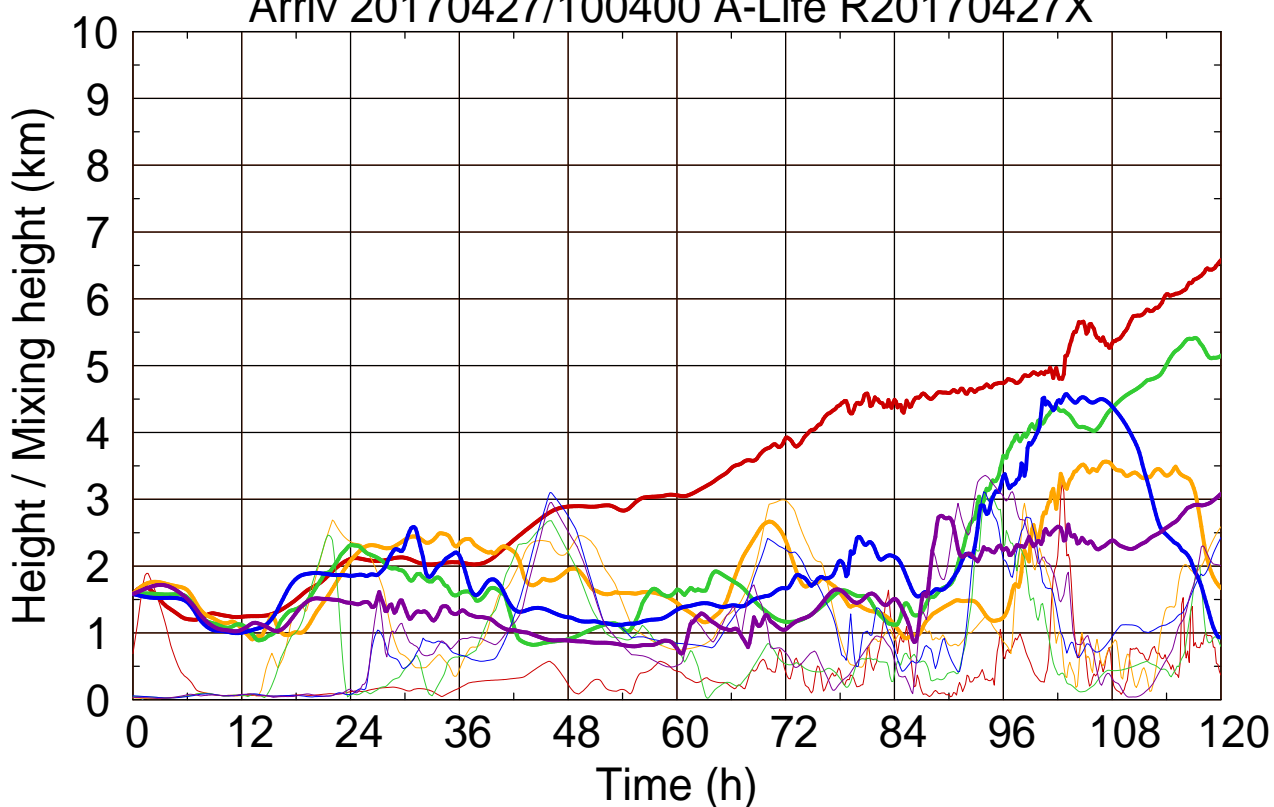

Arriv 20170427/100400 A-Life R20170427X

0 — 1 — 2 — 3 — 4 —

Arriv 20170427/100400 A-Life R20170427X

— Height — Mixing height