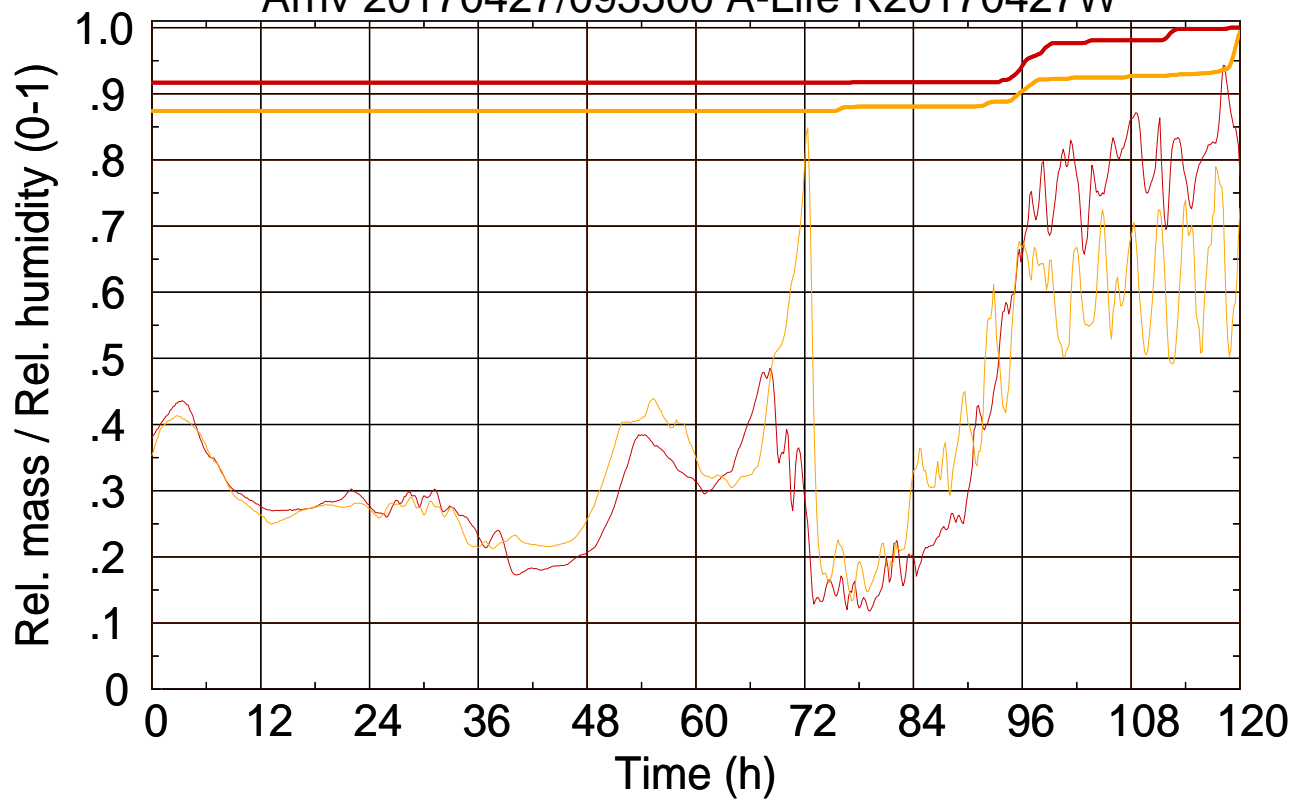

Arriv 20170427/095500 A-Life R20170427W

0 — 1 —

Arriv 20170427/095500 A-Life R20170427W

— Height — Mixing height