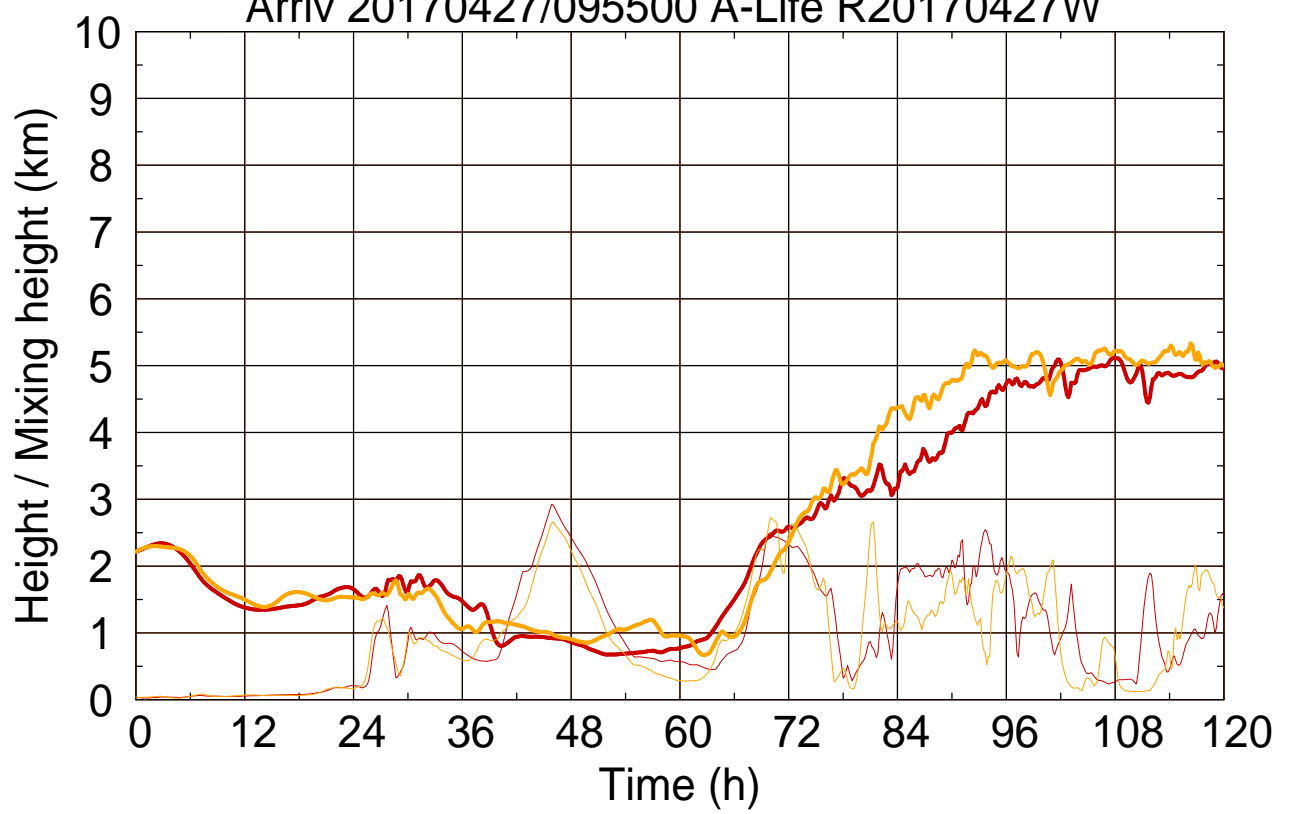

Arriv 20170427/095500 A-Life R20170427W

0 — 1 —

Arriv 20170427/095500 A-Life R20170427W

— Height — Mixing height