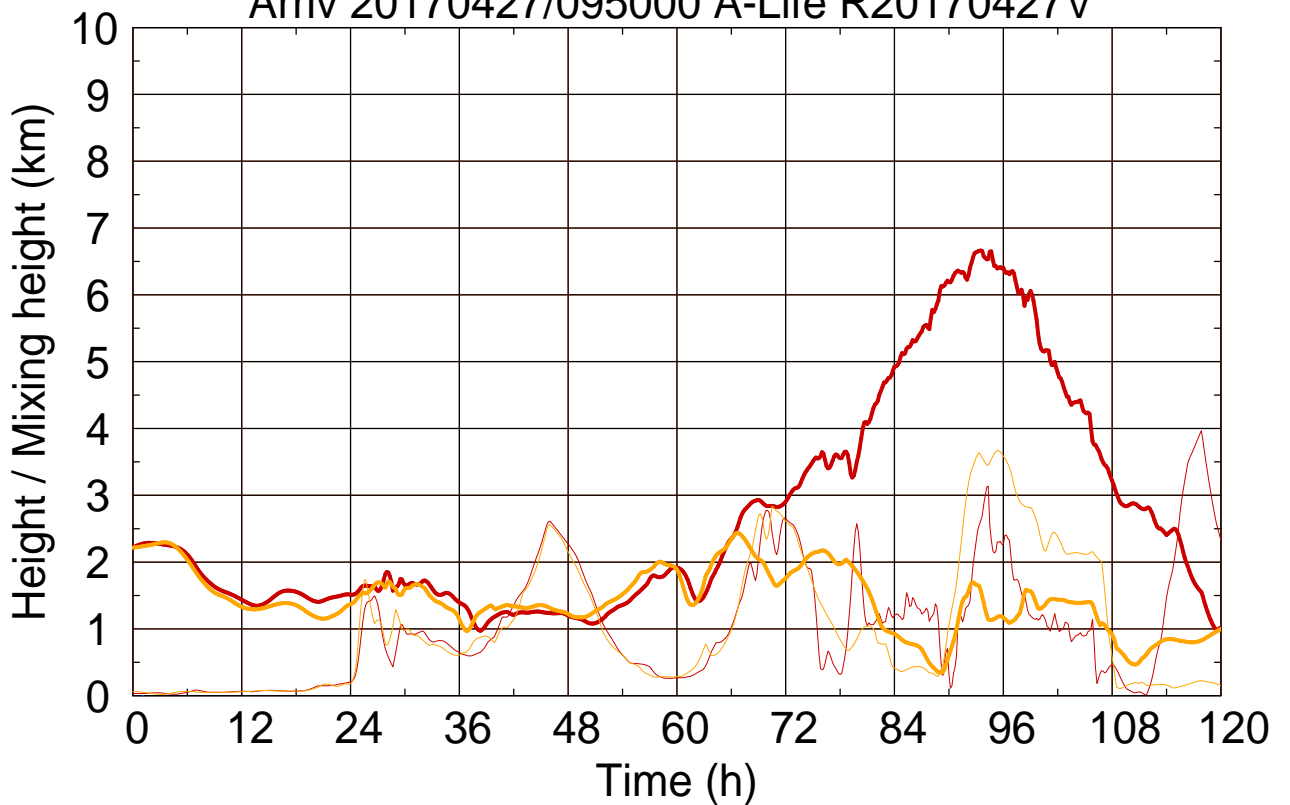

Arriv 20170427/095000 A-Life R20170427V

0 — 1 —

Arriv 20170427/095000 A-Life R20170427V

— Height

— Mixing height