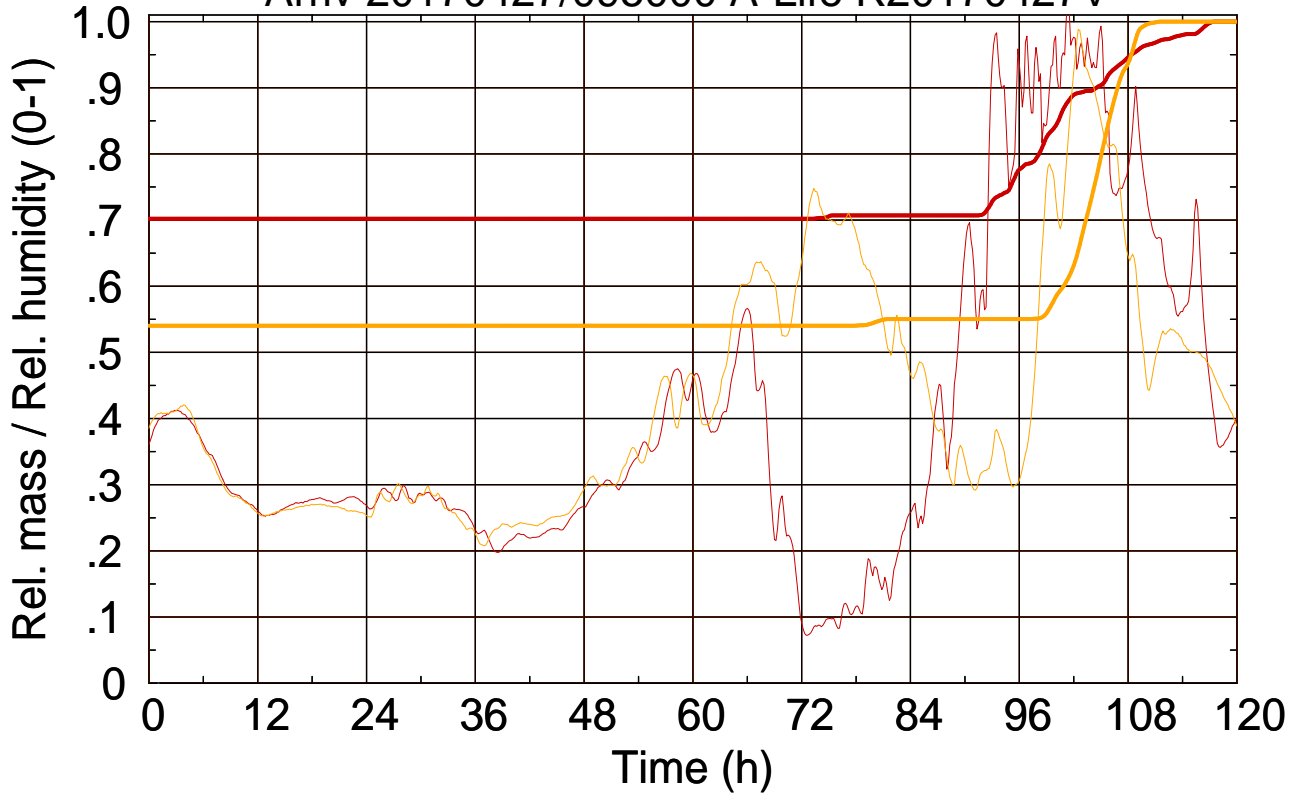

Arriv 20170427/095000 A-Life R20170427V

0 — 1 —

Arriv 20170427/095000 A-Life R20170427V

— Height

— Mixing height