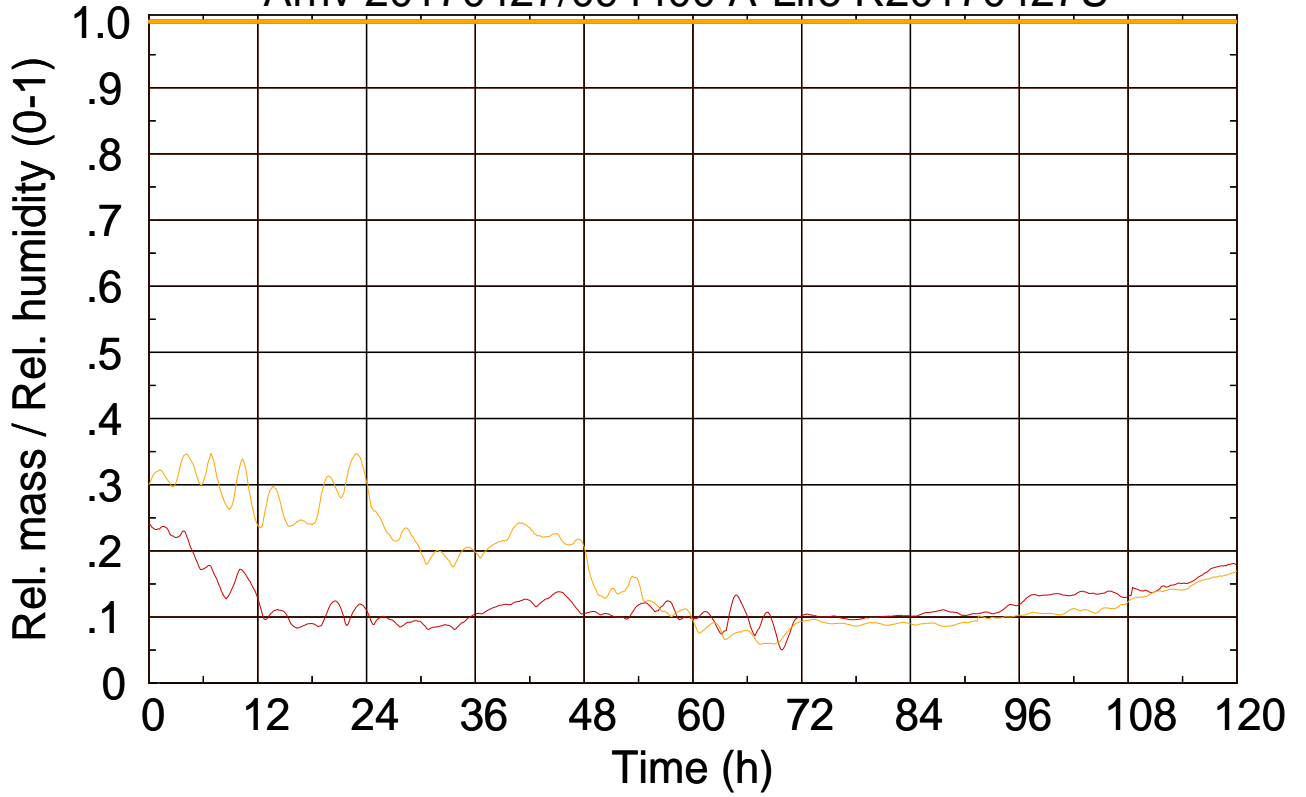

Arriv 20170427/094400 A-Life R20170427U

0 — 1 —

Arriv 20170427/094400 A-Life R20170427U

— Height

— Mixing height