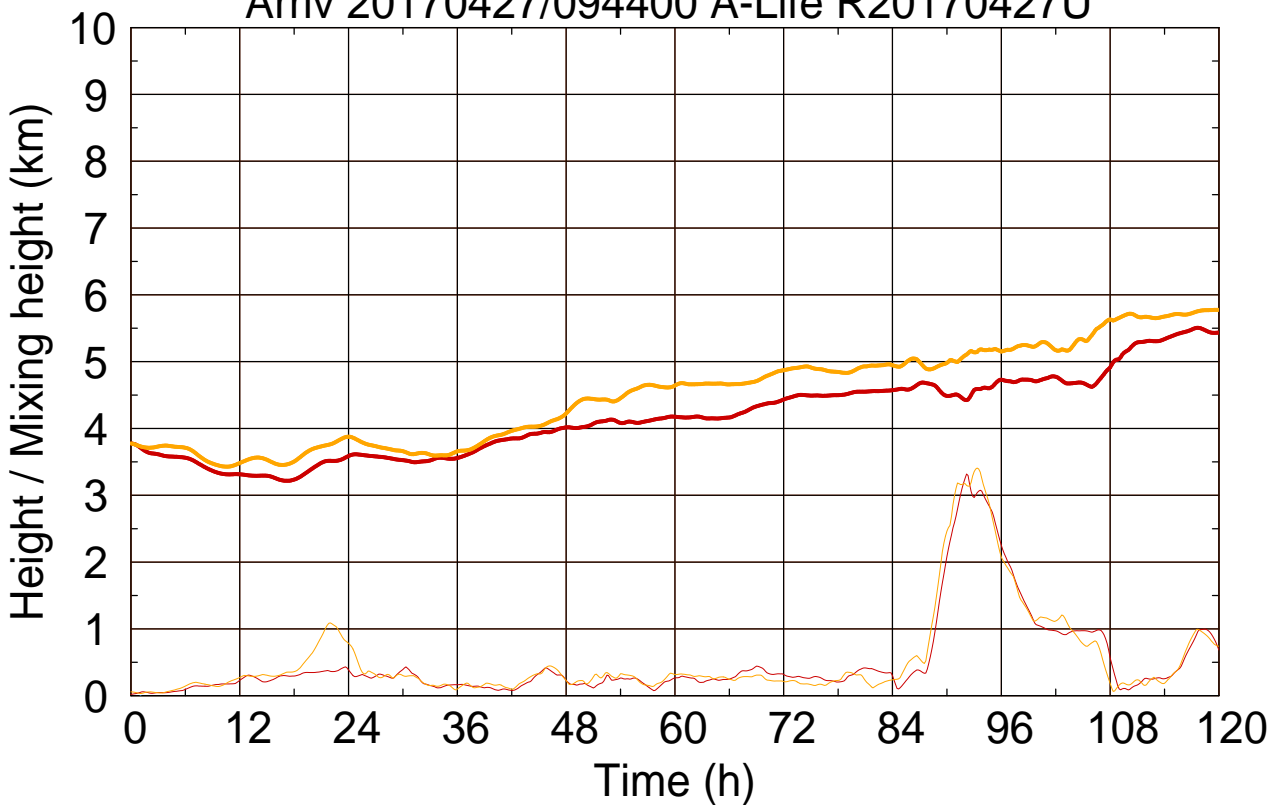

Arriv 20170427/094400 A-Life R20170427U

0 — 1 —

Arriv 20170427/094400 A-Life R20170427U

— Height

— Mixing height