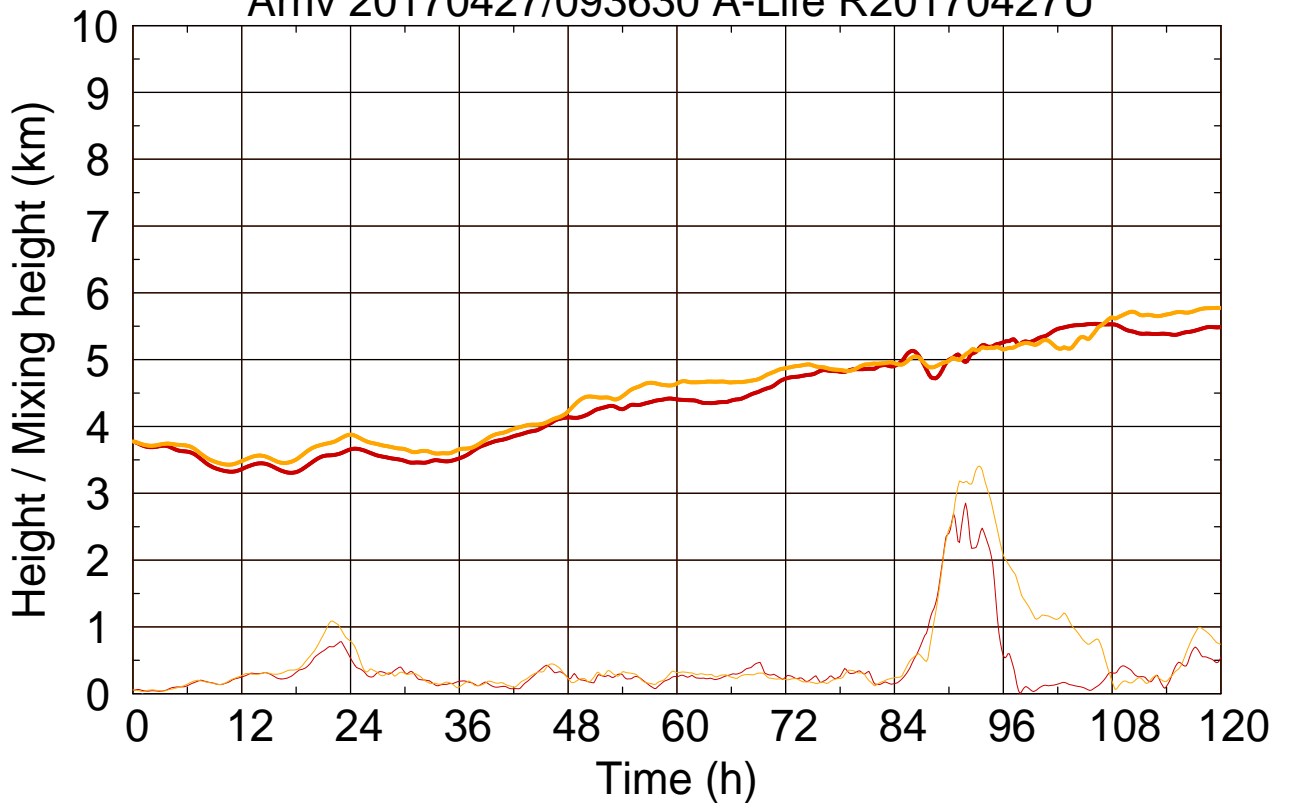

Arriv 20170427/094400 A-Life R20170427U

Arriv 20170427/094400 A-Life R20170427U

Arriv 20170427/093630 A-Life R20170427U

0 — 1 —

Arriv 20170427/093630 A-Life R20170427U

— Height — Mixing height