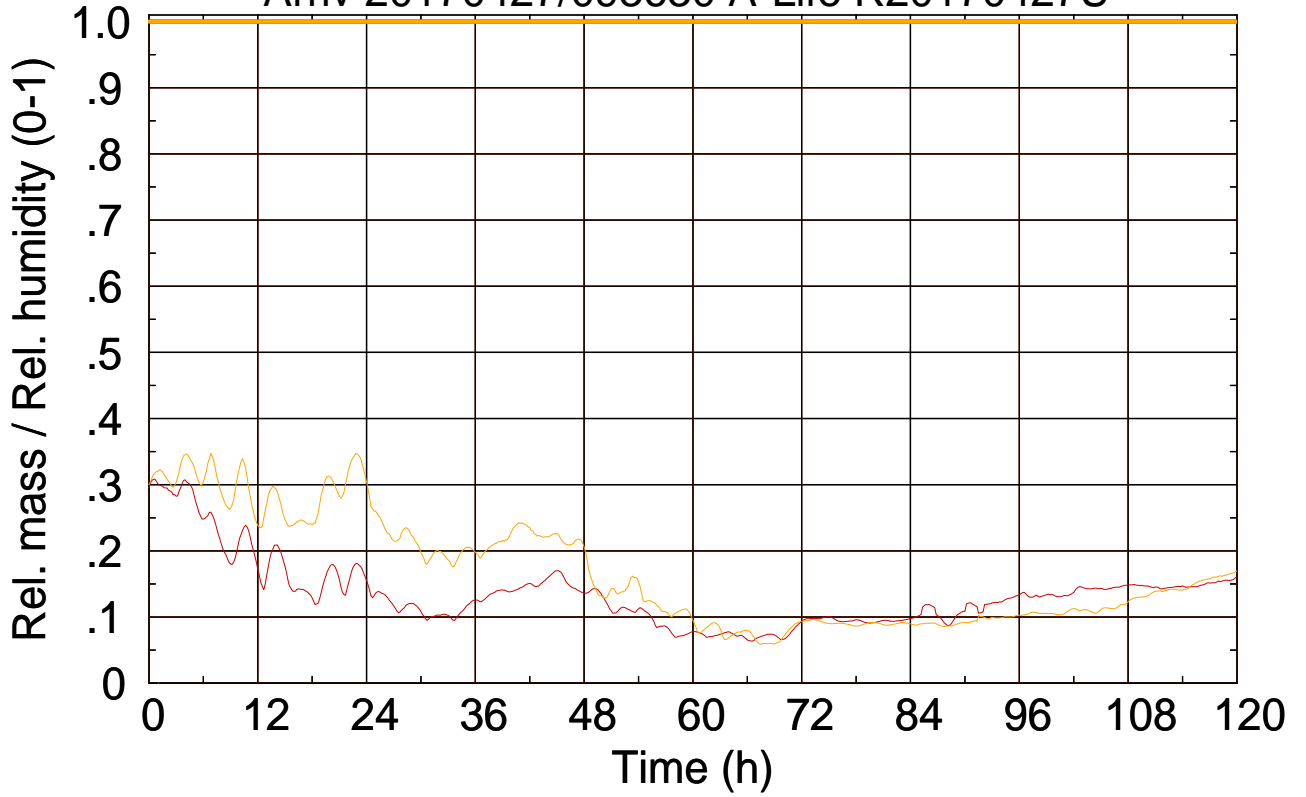

Arriv 20170427/094400 A-Life R20170427U

Arriv 20170427/094400 A-Life R20170427U

Arriv 20170427/093630 A-Life R20170427U

0 — 1 —

Arriv 20170427/093630 A-Life R20170427U

— Height — Mixing height