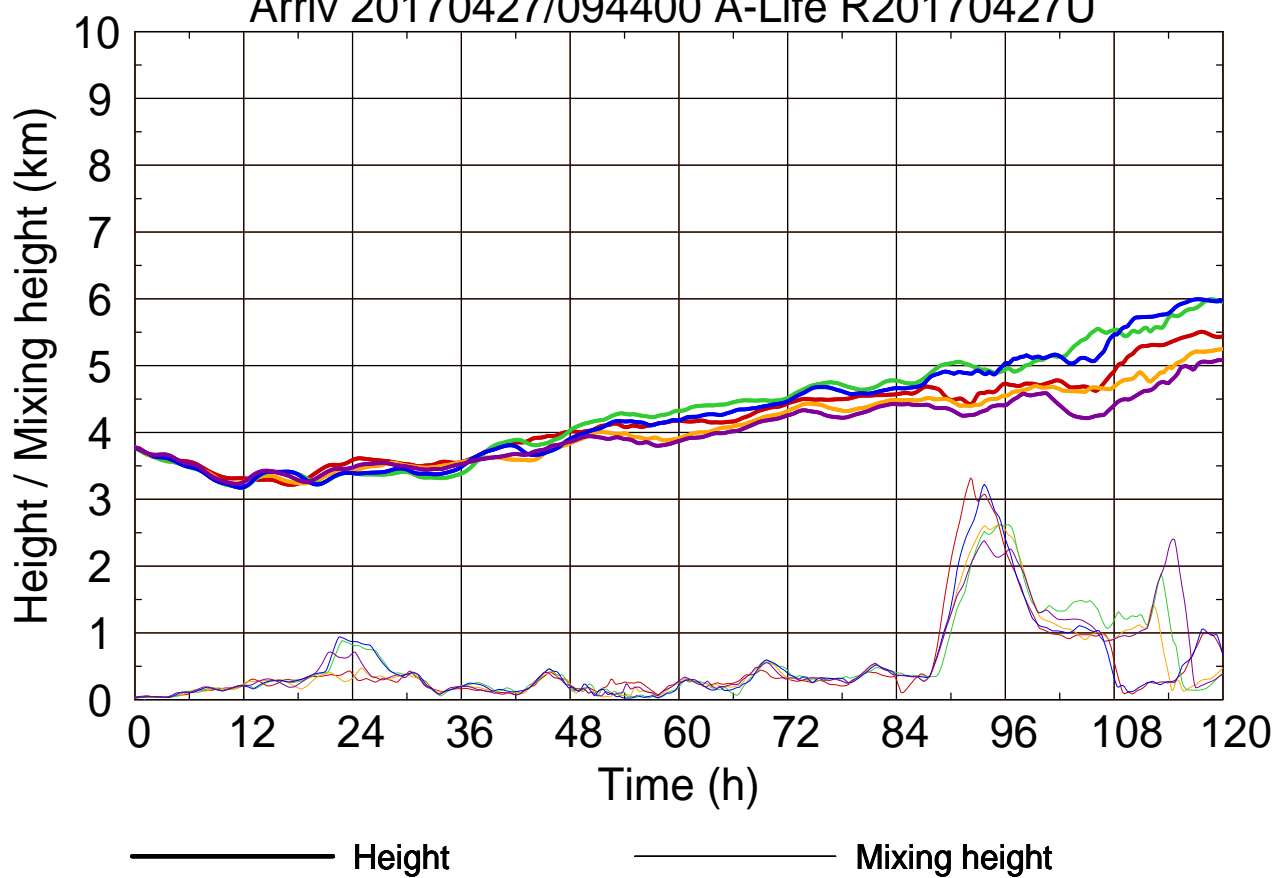

Arriv 20170427/094400 A-Life R20170427U

Arriv 20170427/094400 A-Life R20170427U

Arriv 20170427/093630 A-Life R20170427U

0 — 1 —

Arriv 20170427/093630 A-Life R20170427U

— Height — Mixing height