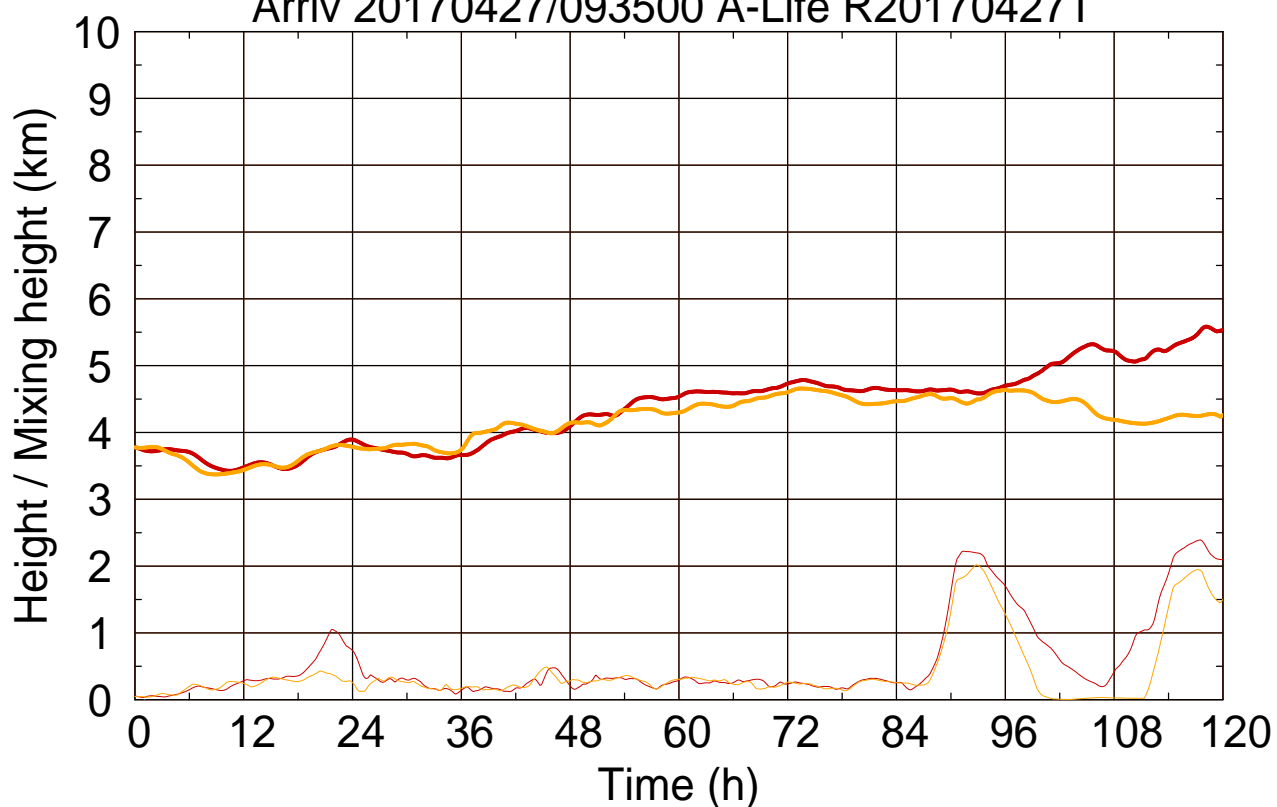

Arriv 20170427/093500 A-Life R20170427T

0 — 1 —

Arriv 20170427/093500 A-Life R20170427T

— Height

— Mixing height