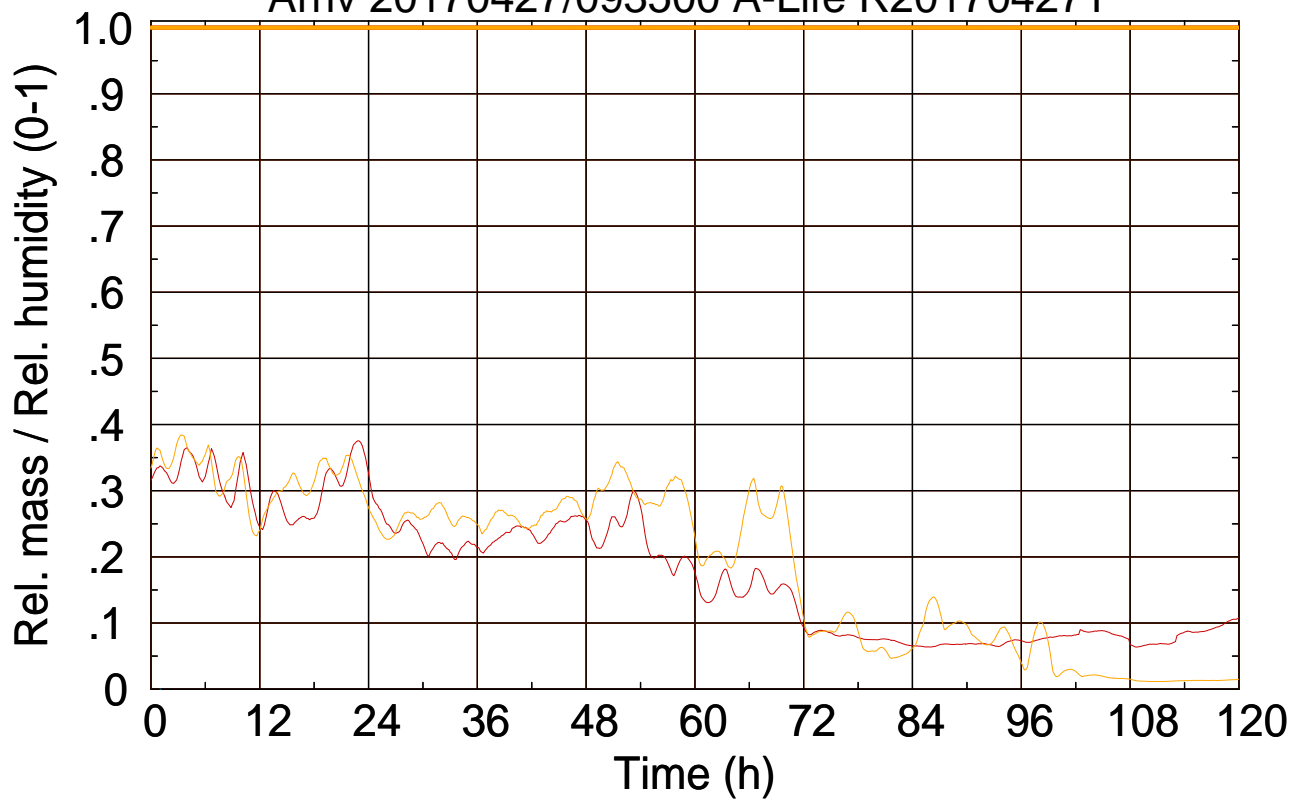

Arriv 20170427/093500 A-Life R20170427T

0 — 1 —

Arriv 20170427/093500 A-Life R20170427T

— Height

— Mixing height