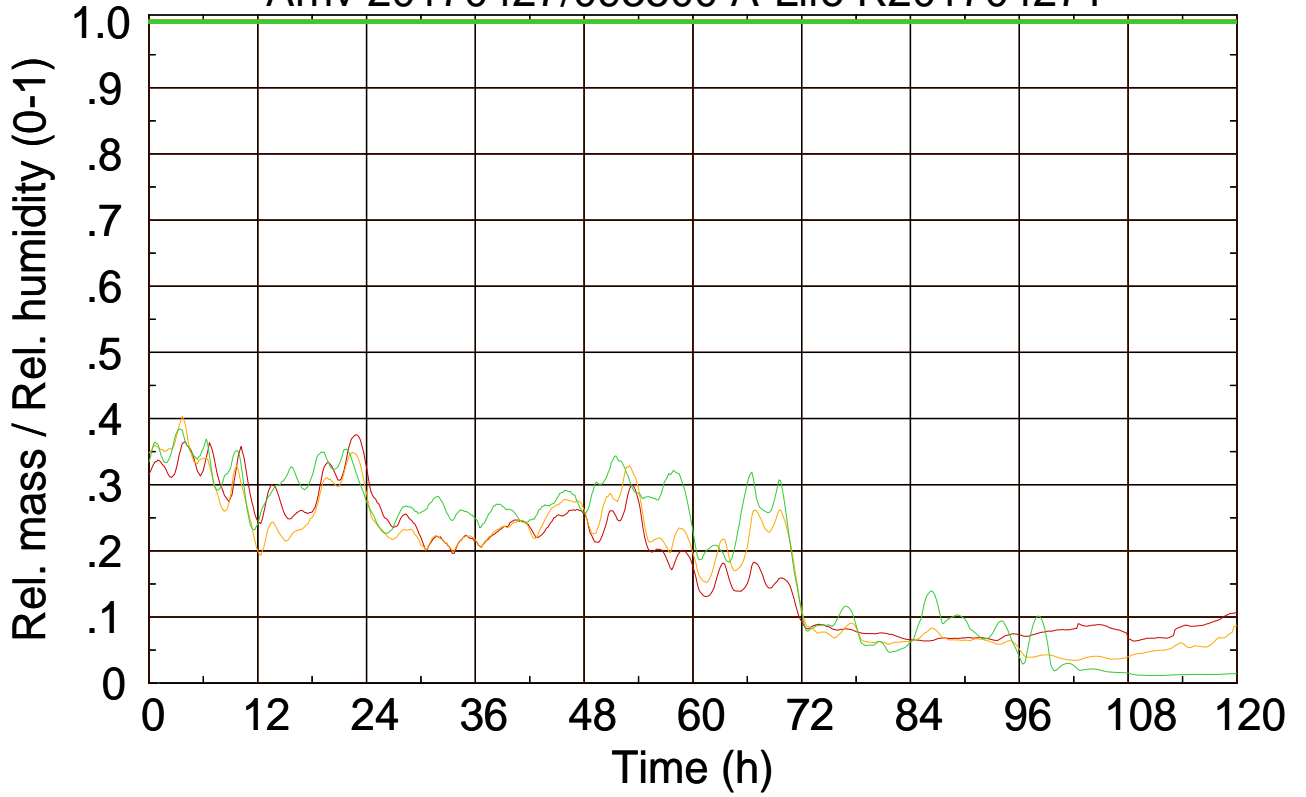

Arriv 20170427/093500 A-Life R20170427T

0 — 1 — 2 —

Arriv 20170427/093500 A-Life R20170427T

— Height — Mixing height