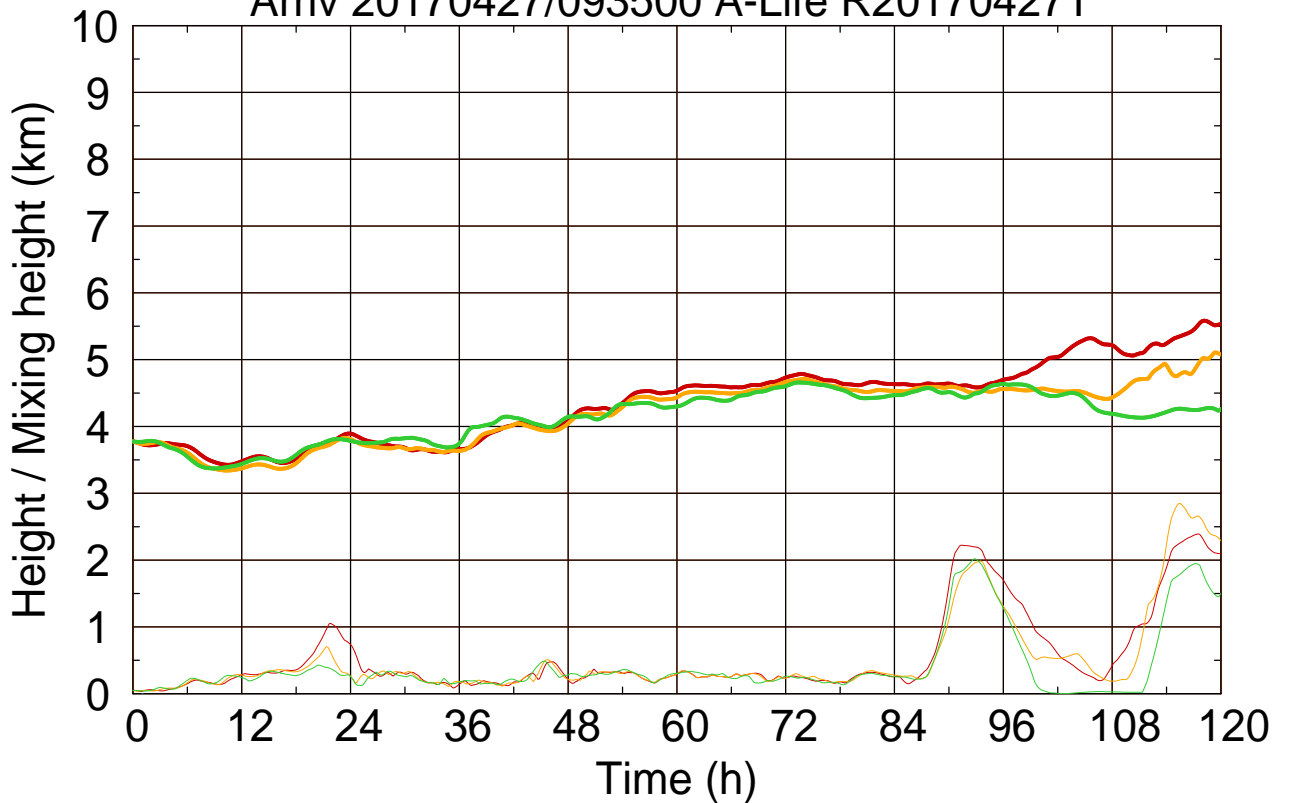

Arriv 20170427/093500 A-Life R20170427T

0 — 1 — 2 —

Arriv 20170427/093500 A-Life R20170427T

— Height — Mixing height