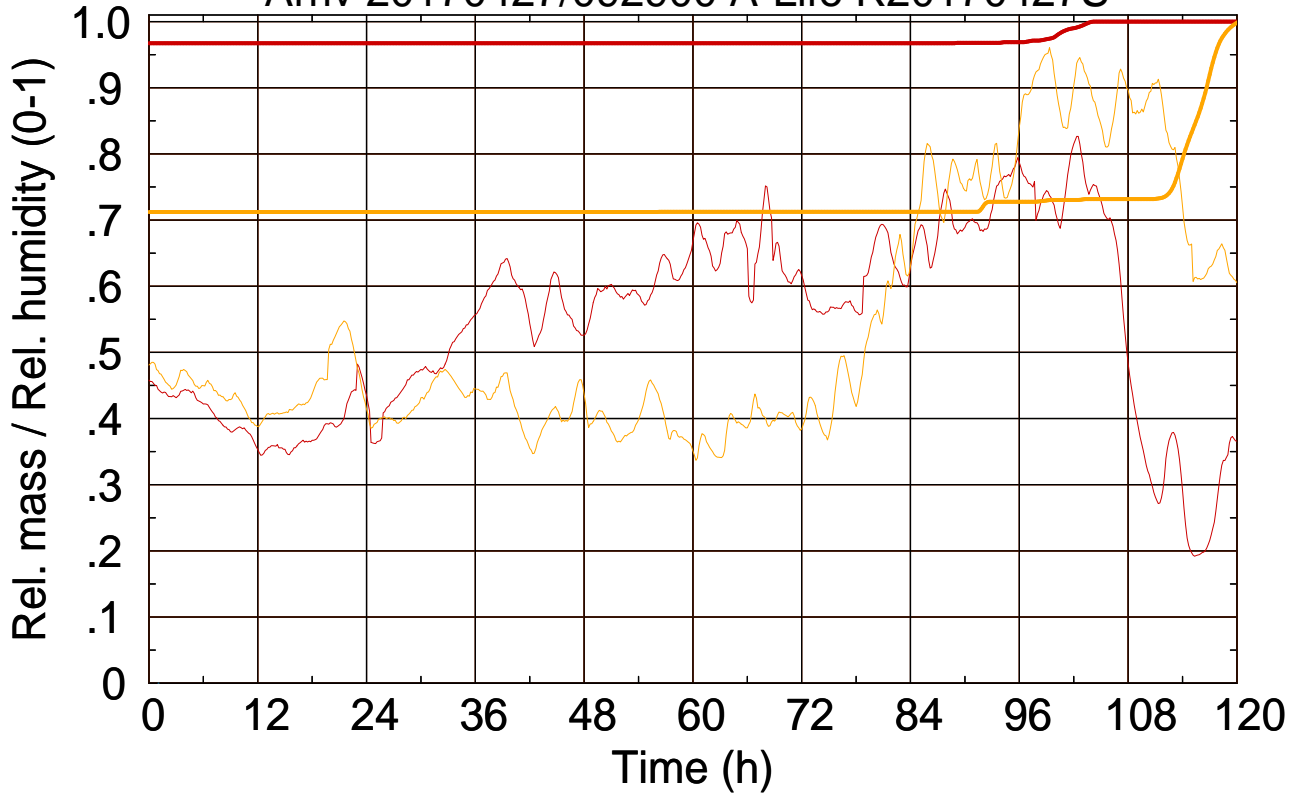

Arriv 20170427/092900 A-Life R20170427S

0 — 1 —

Arriv 20170427/092900 A-Life R20170427S

— Height — Mixing height