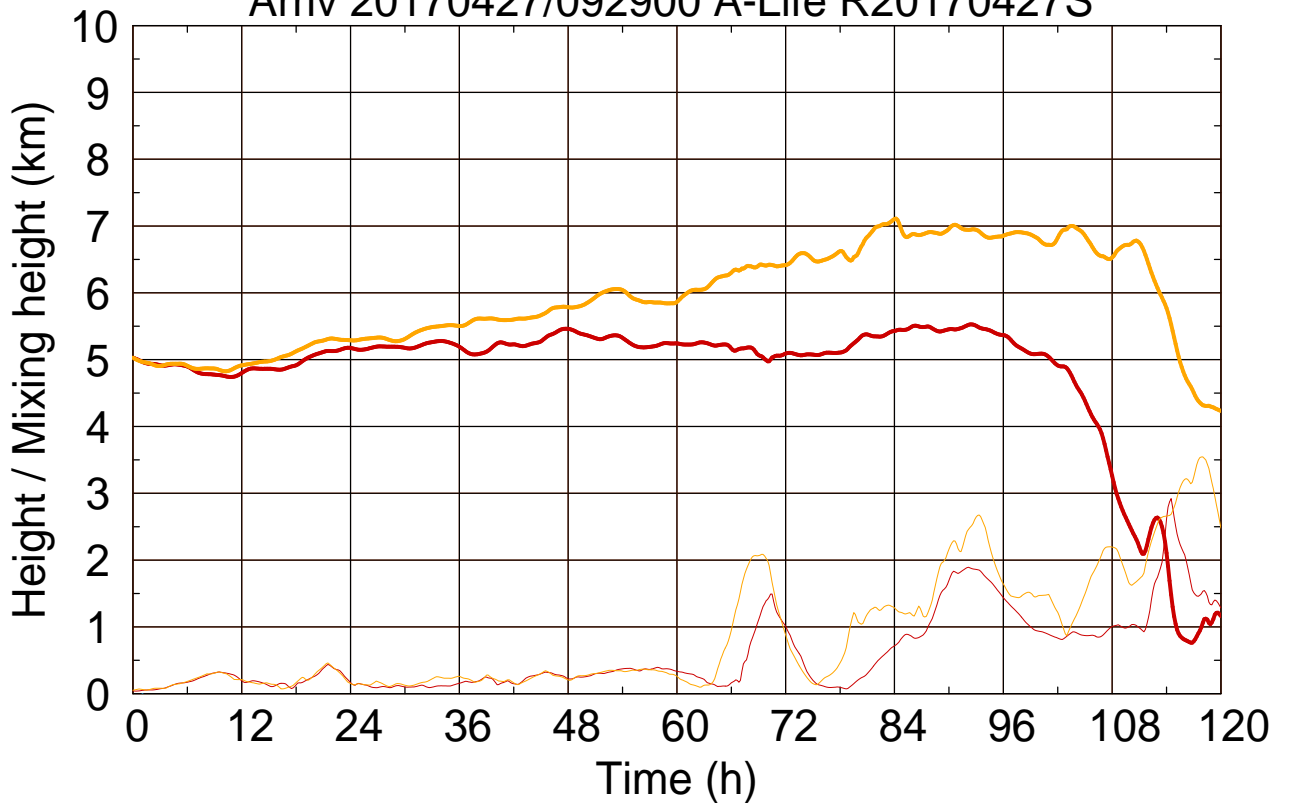

Arriv 20170427/092900 A-Life R20170427S

0 — 1 —

Arriv 20170427/092900 A-Life R20170427S

— Height — Mixing height