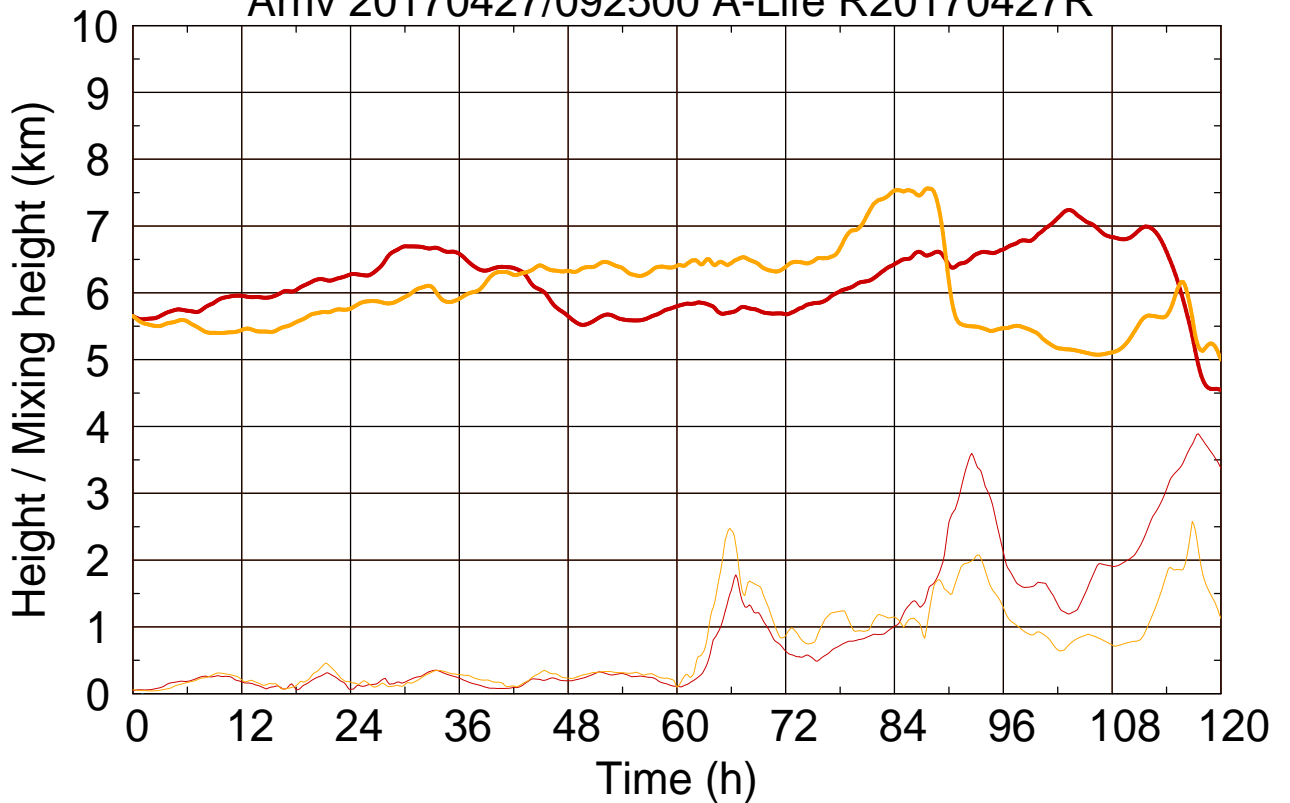

Arriv 20170427/092500 A-Life R20170427R

0 — 1 —

Arriv 20170427/092500 A-Life R20170427R

— Height

— Mixing height