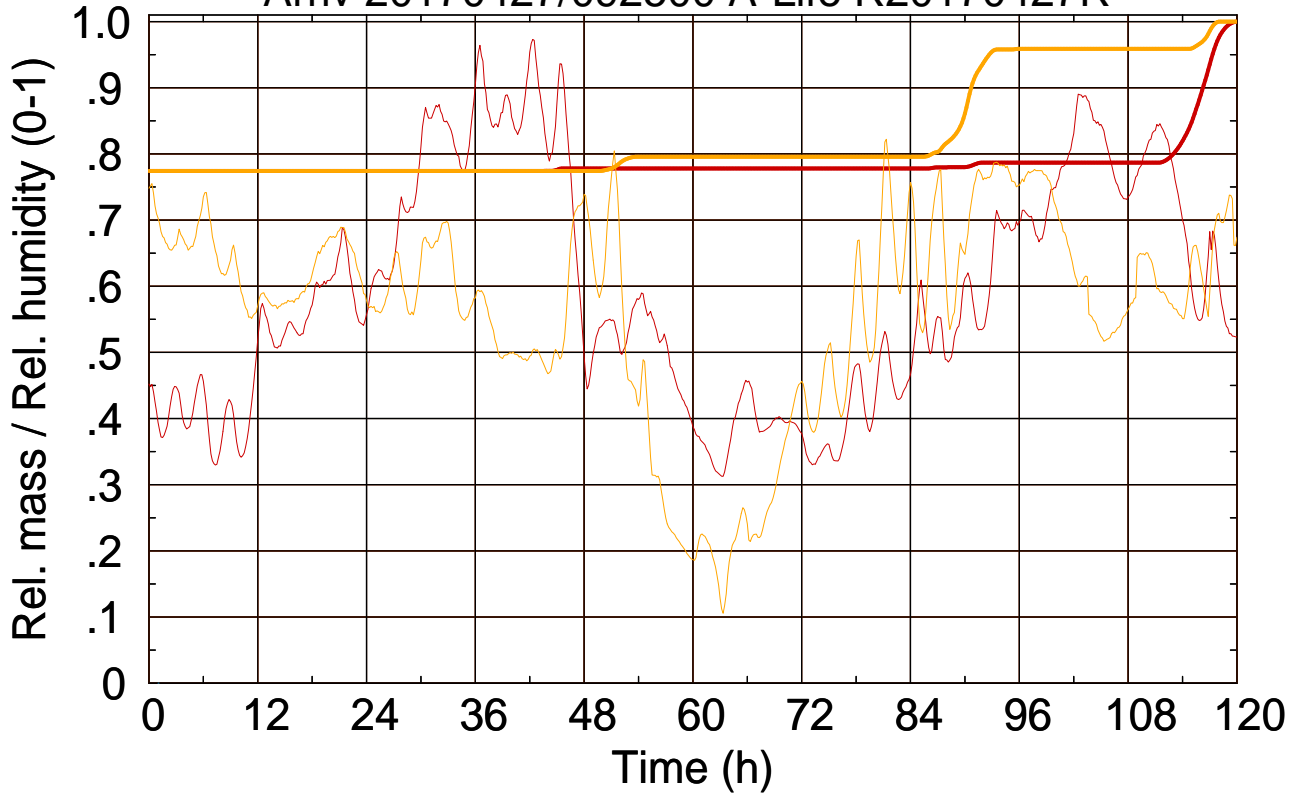

Arriv 20170427/092500 A-Life R20170427R

0 — 1 —

Arriv 20170427/092500 A-Life R20170427R

— Height

— Mixing height