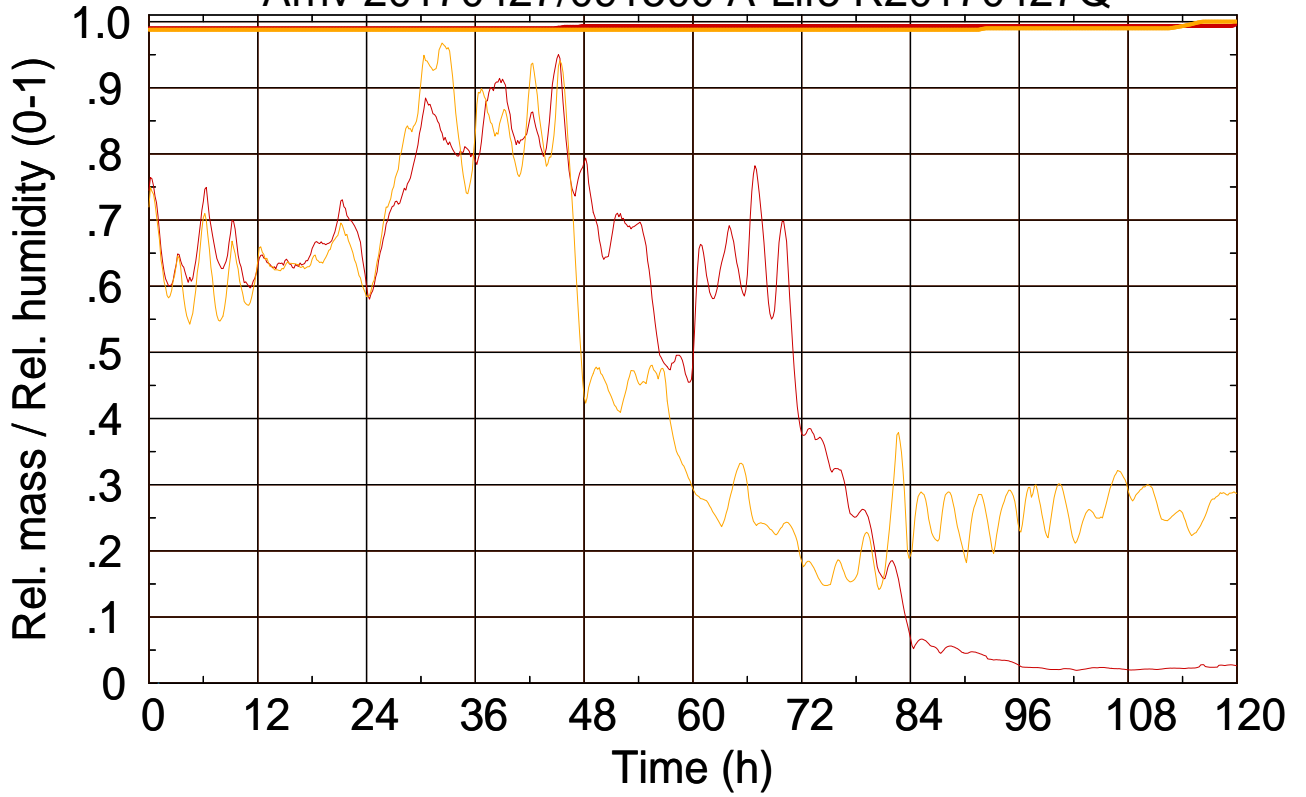

Arriv 20170427/091500 A-Life R20170427Q

0 — 1 —

Arriv 20170427/091500 A-Life R20170427Q

— Height

— Mixing height