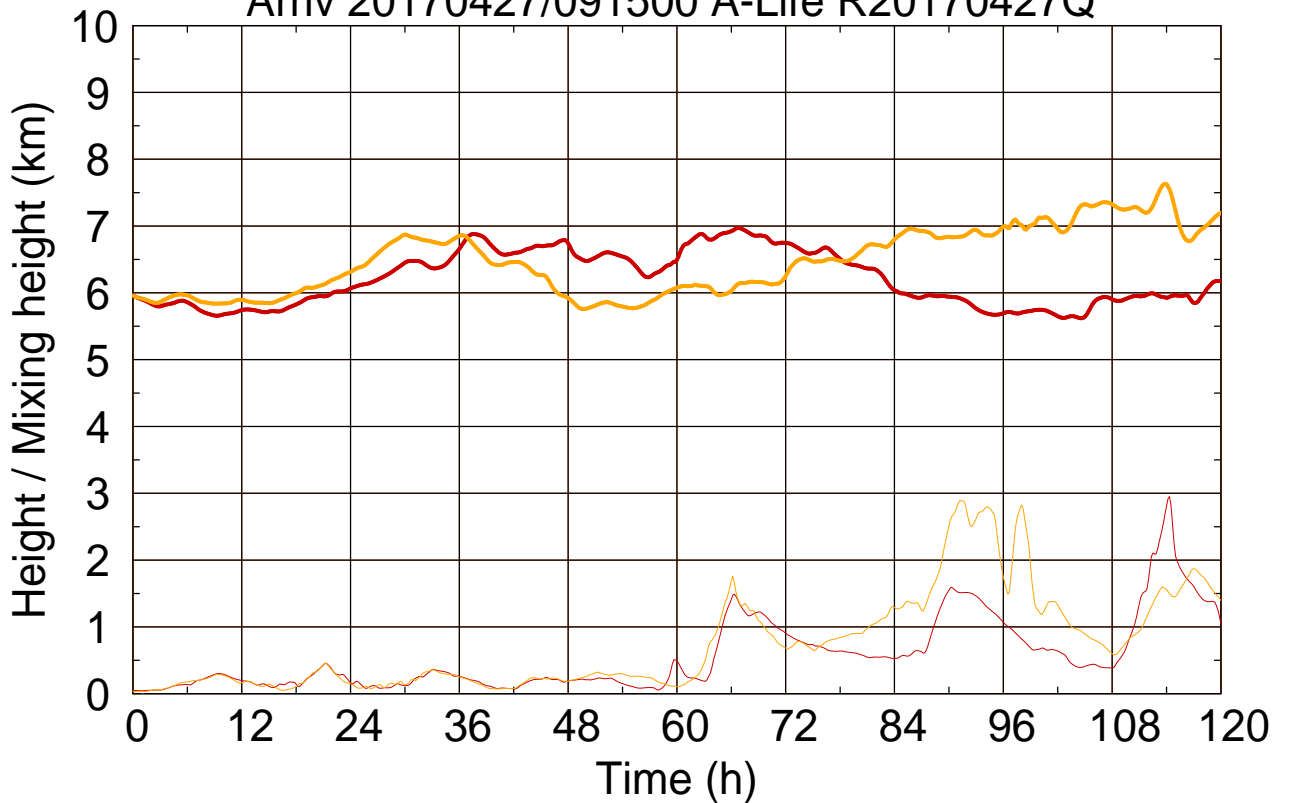

Arriv 20170427/091500 A-Life R20170427Q

0 — 1 —

Arriv 20170427/091500 A-Life R20170427Q

— Height

— Mixing height