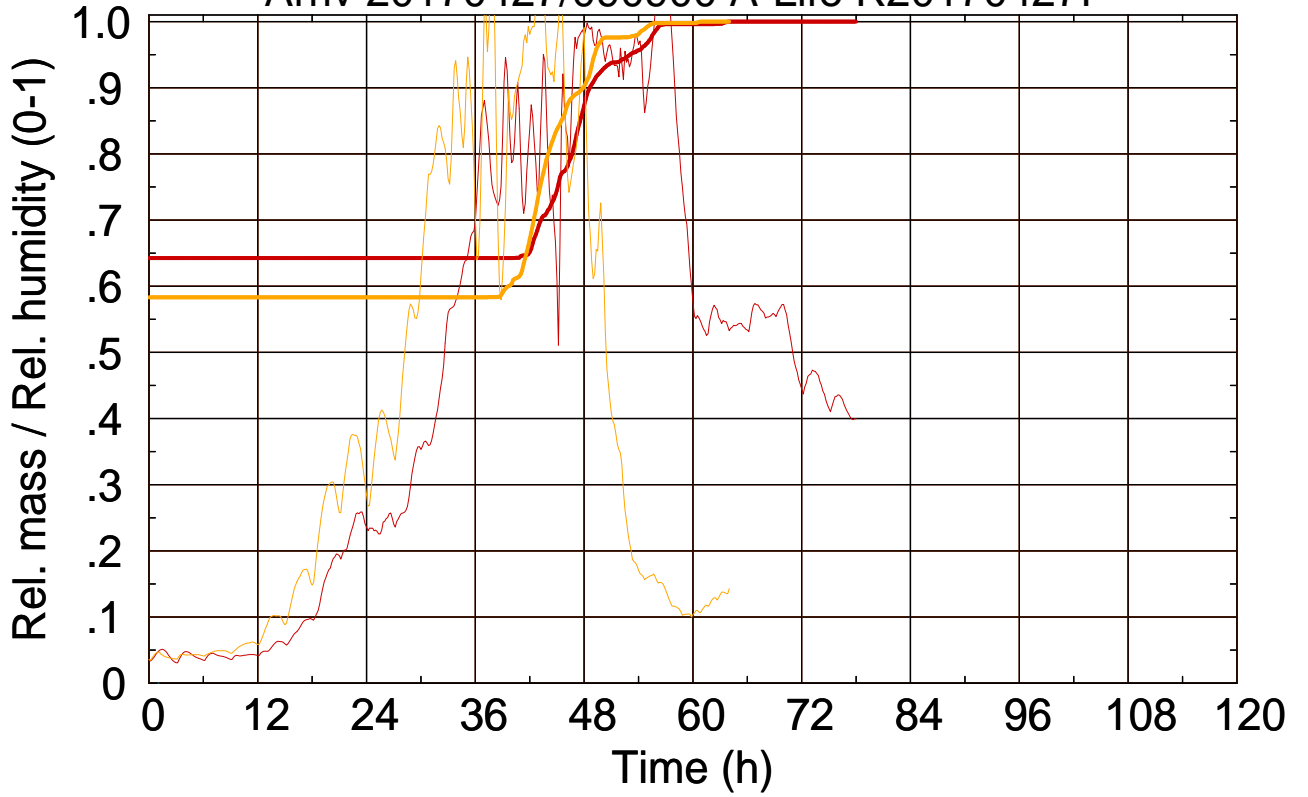

Arriv 20170427/090900 A-Life R20170427P

0 — 1

Arriv 20170427/090900 A-Life R20170427P

— Height

— Mixing height