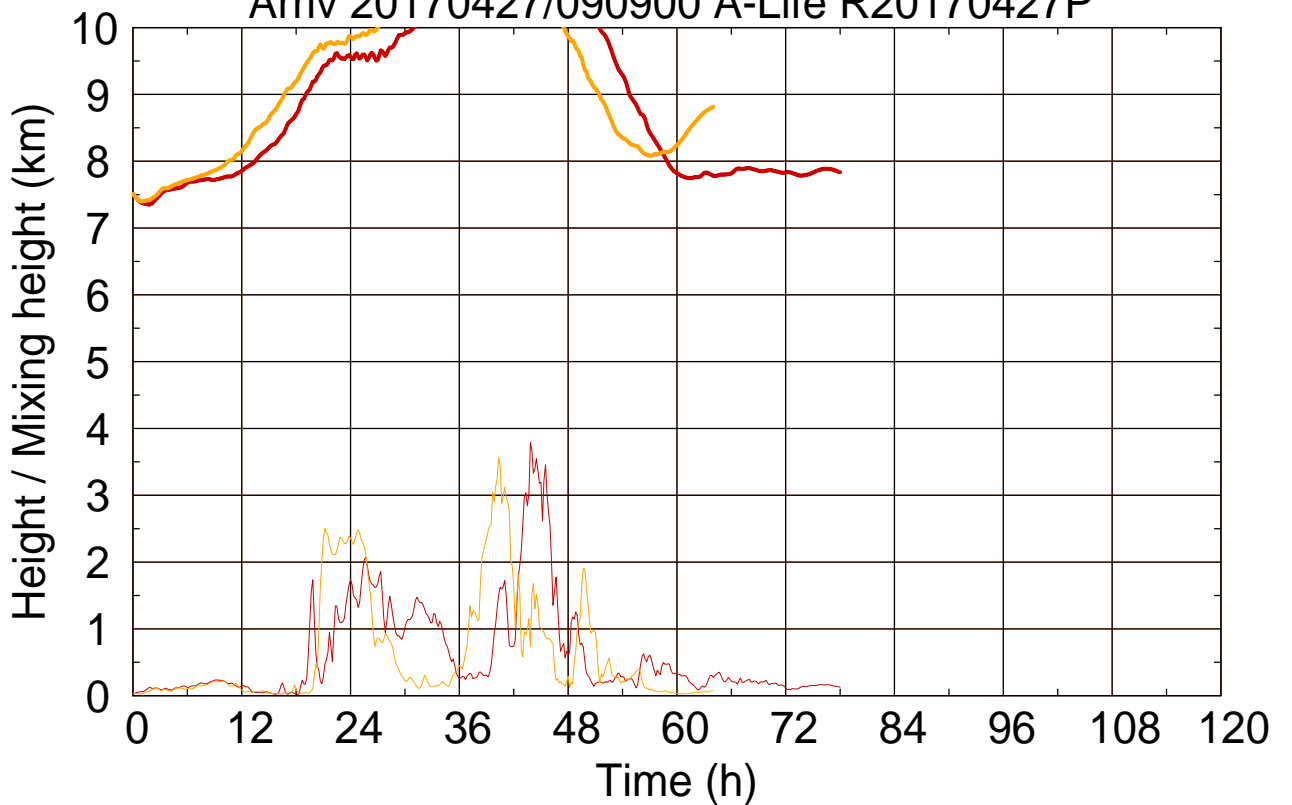

Arriv 20170427/090900 A-Life R20170427P

0 — 1

Arriv 20170427/090900 A-Life R20170427P

— Height

— Mixing height