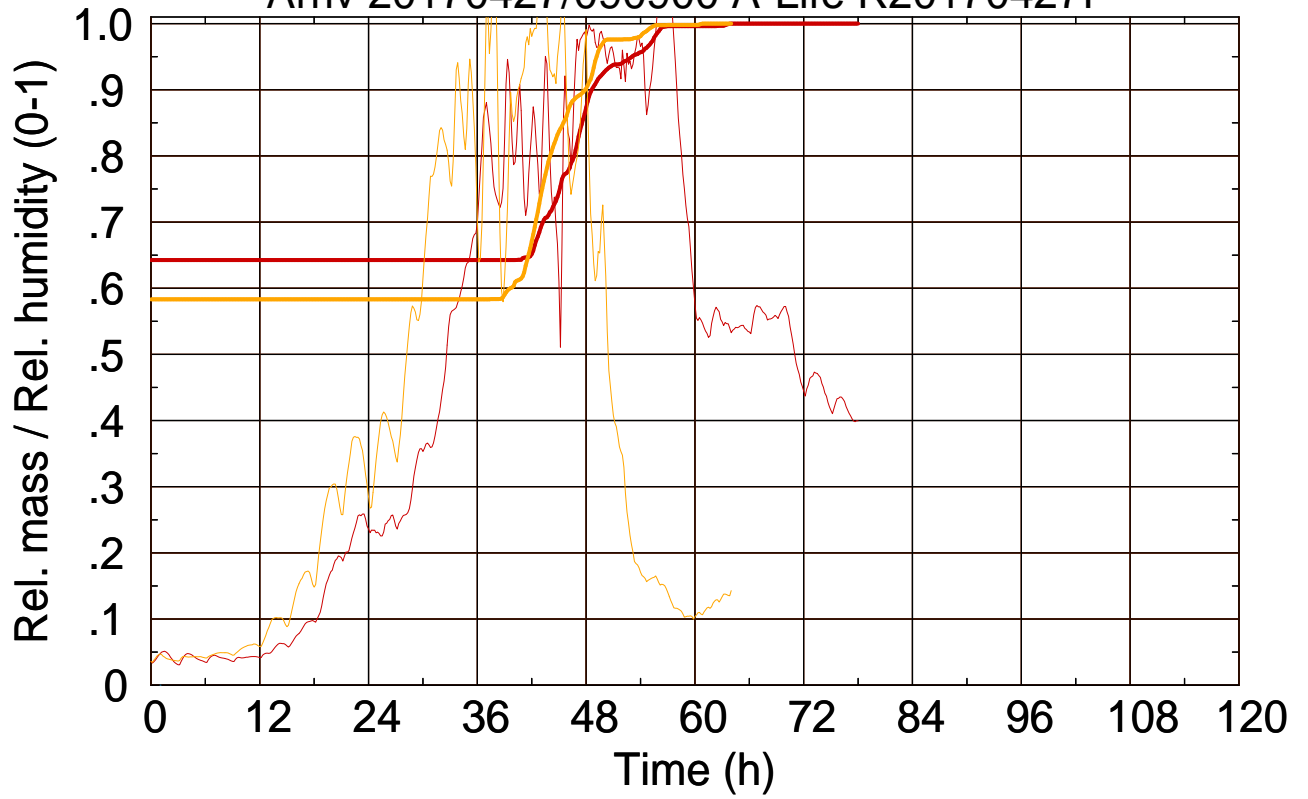

Arriv 20170427/090900 A-Life R20170427P

0 — 1 —

Arriv 20170427/090900 A-Life R20170427P

— Height — Mixing height