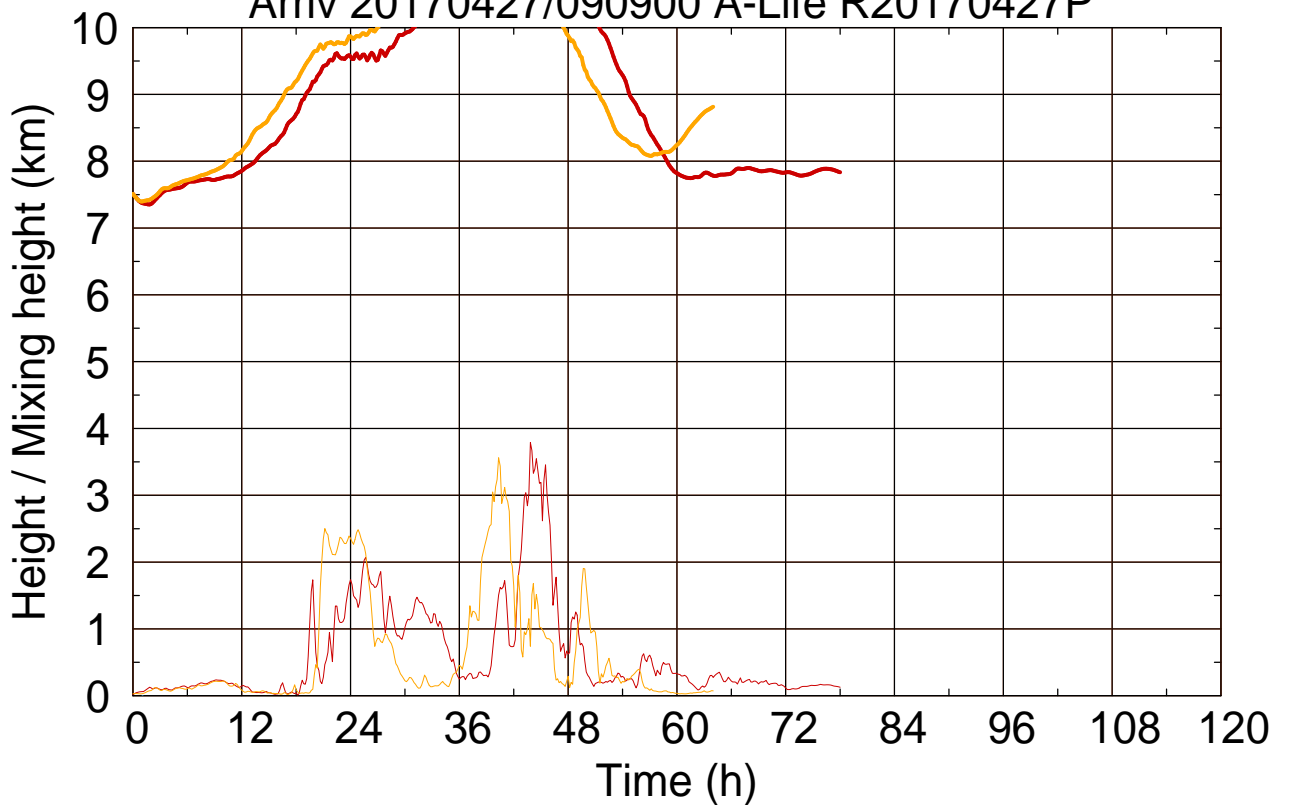

Arriv 20170427/090900 A-Life R20170427P

0 — 1 —

Arriv 20170427/090900 A-Life R20170427P

— Height — Mixing height