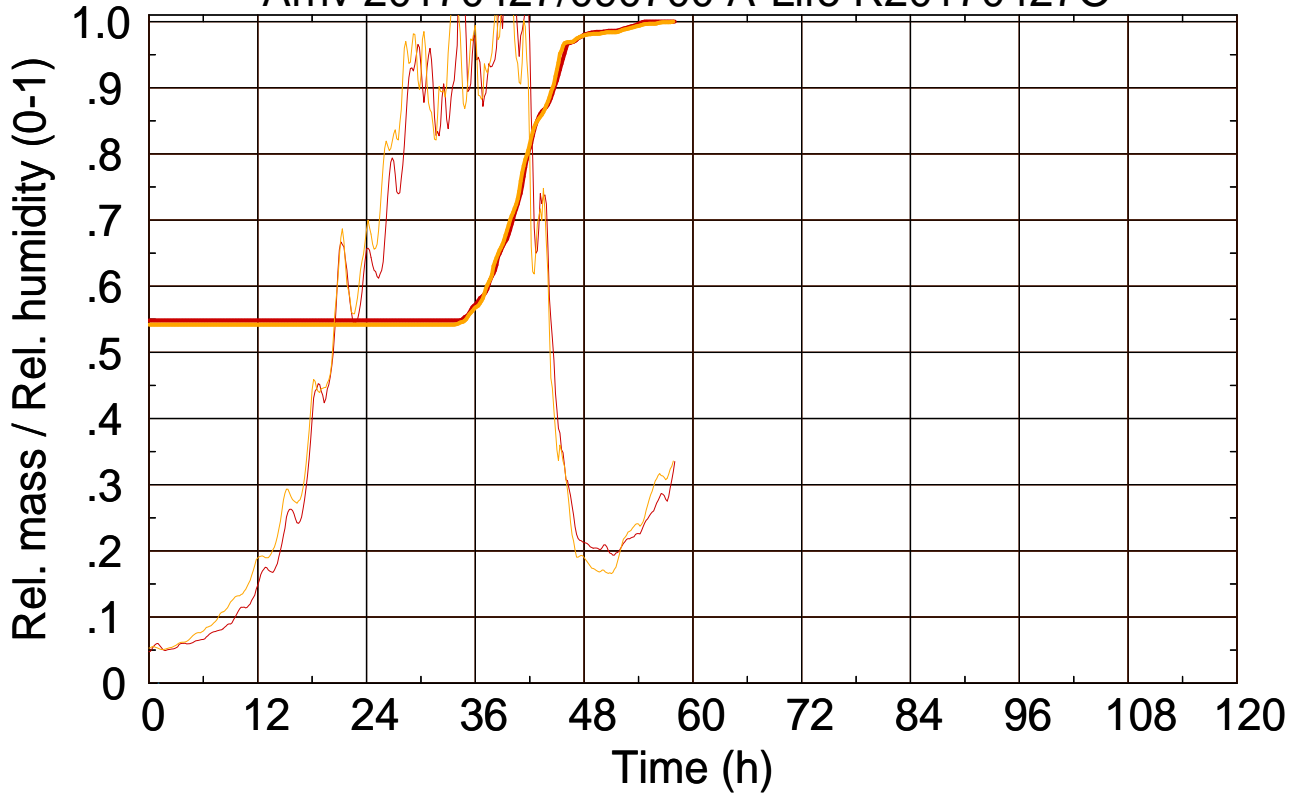

Arriv 20170427/090700 A-Life R20170427O

0 — 1 —

Arriv 20170427/090700 A-Life R20170427O

— Height

— Mixing height