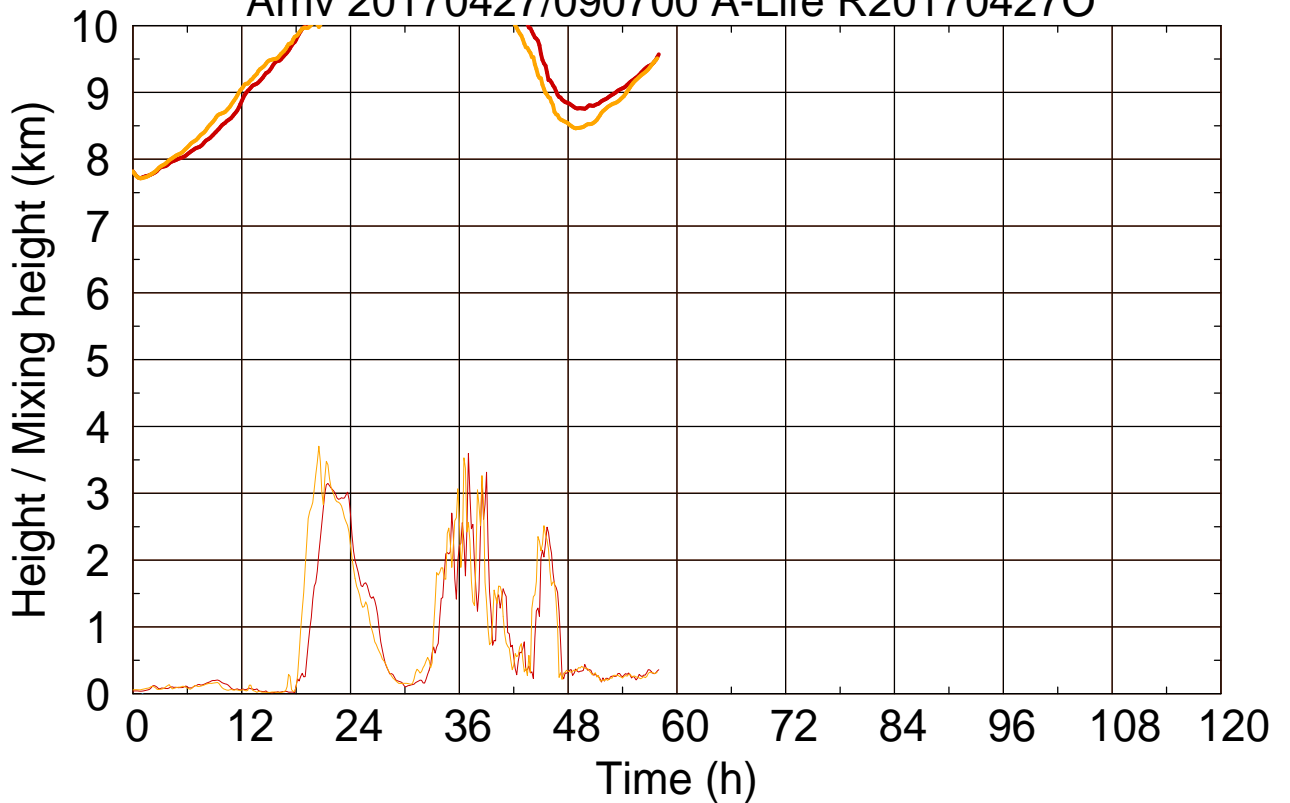

Arriv 20170427/090700 A-Life R20170427O

0 — 1 —

Arriv 20170427/090700 A-Life R20170427O

— Height

— Mixing height