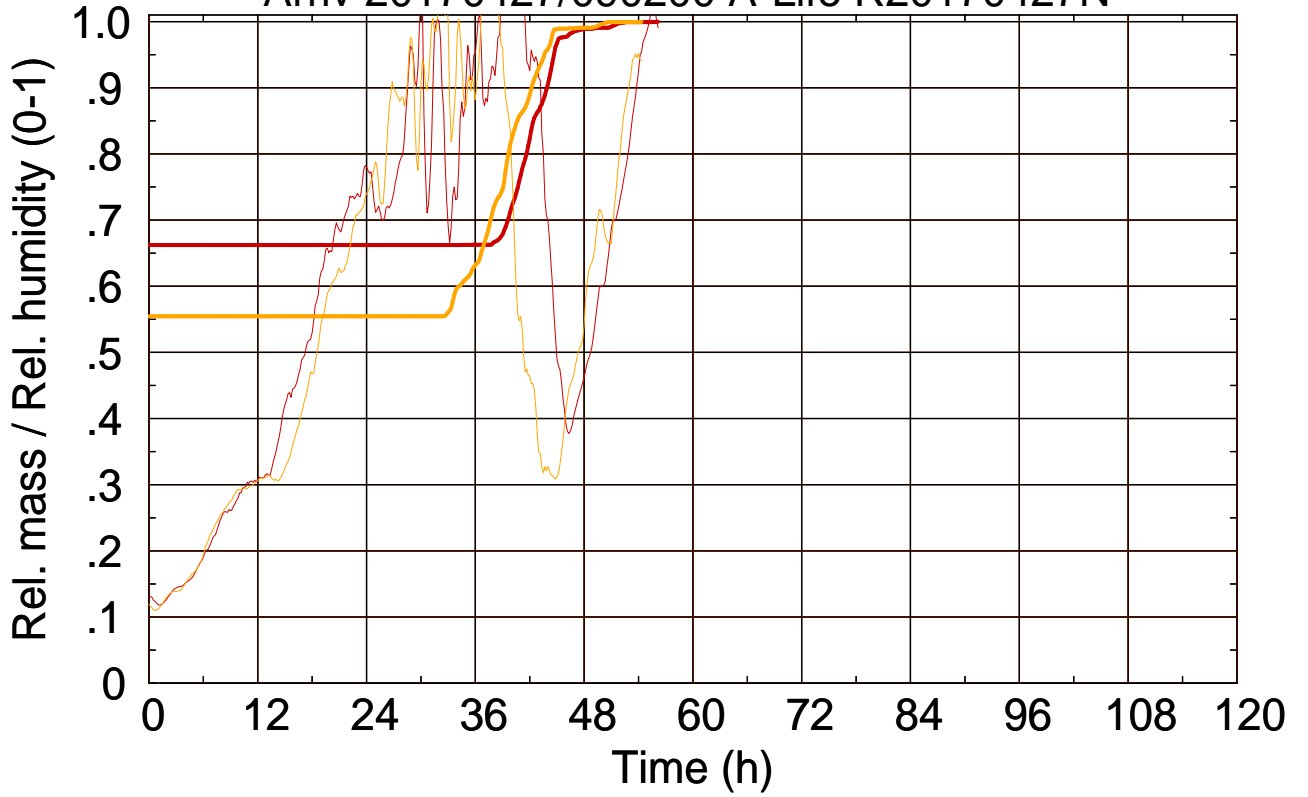

Arriv 20170427/090200 A-Life R20170427N

0 — 1 —

Arriv 20170427/090200 A-Life R20170427N

— Height — Mixing height