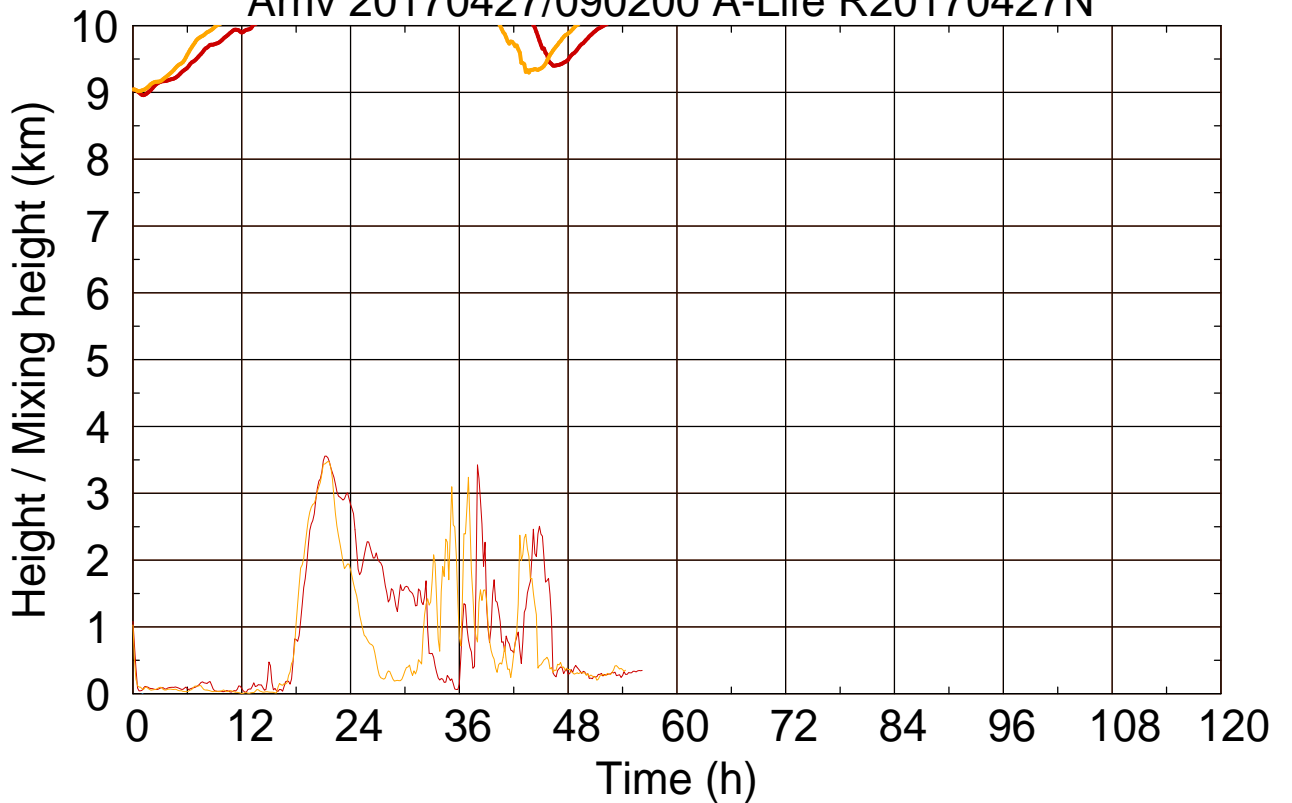

Arriv 20170427/090200 A-Life R20170427N

0 — 1 —

Arriv 20170427/090200 A-Life R20170427N

— Height — Mixing height