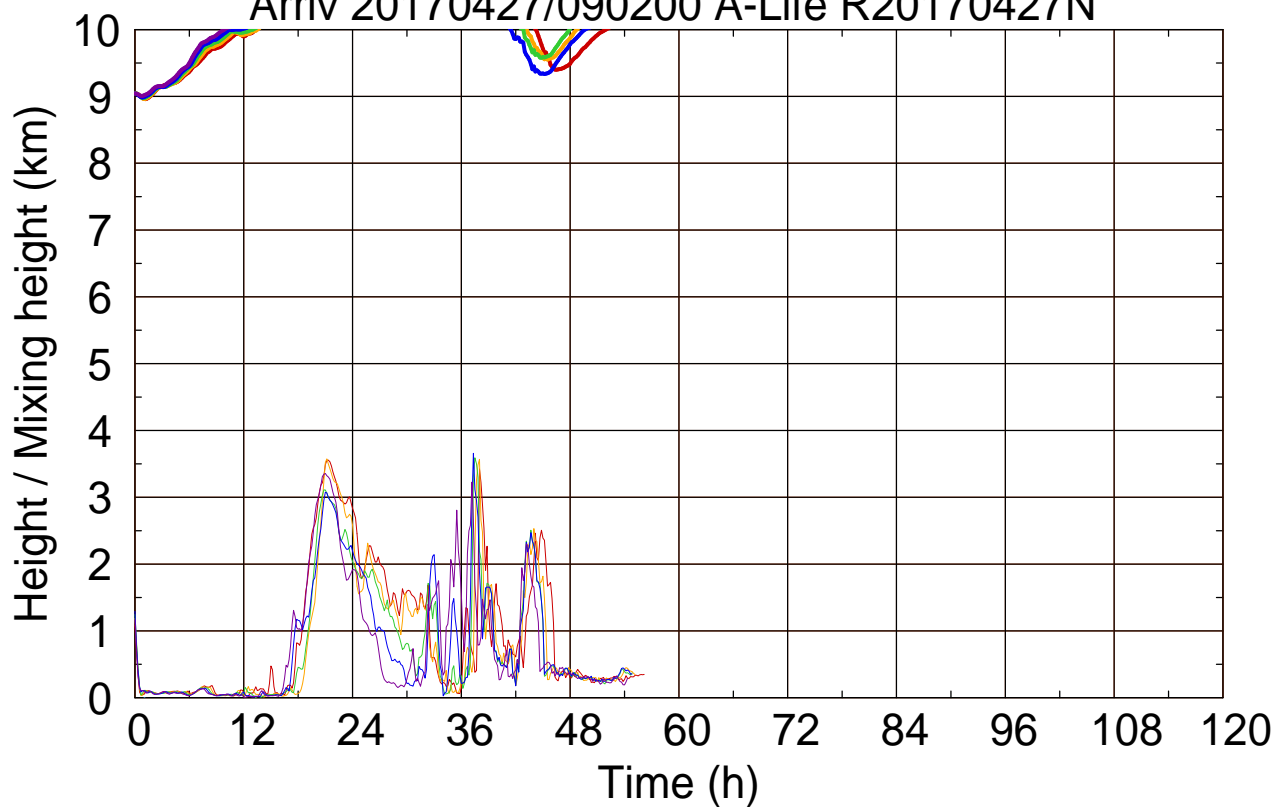

Arriv 20170427/090200 A-Life R20170427N

0 — 1 — 2 — 3 — 4 —

Arriv 20170427/090200 A-Life R20170427N

—— Height      - - - - - Mixing height

Arriv 20170427/085800 A-Life R20170427N

0 —

Arriv 20170427/085800 A-Life R20170427N

— Height

— Mixing height