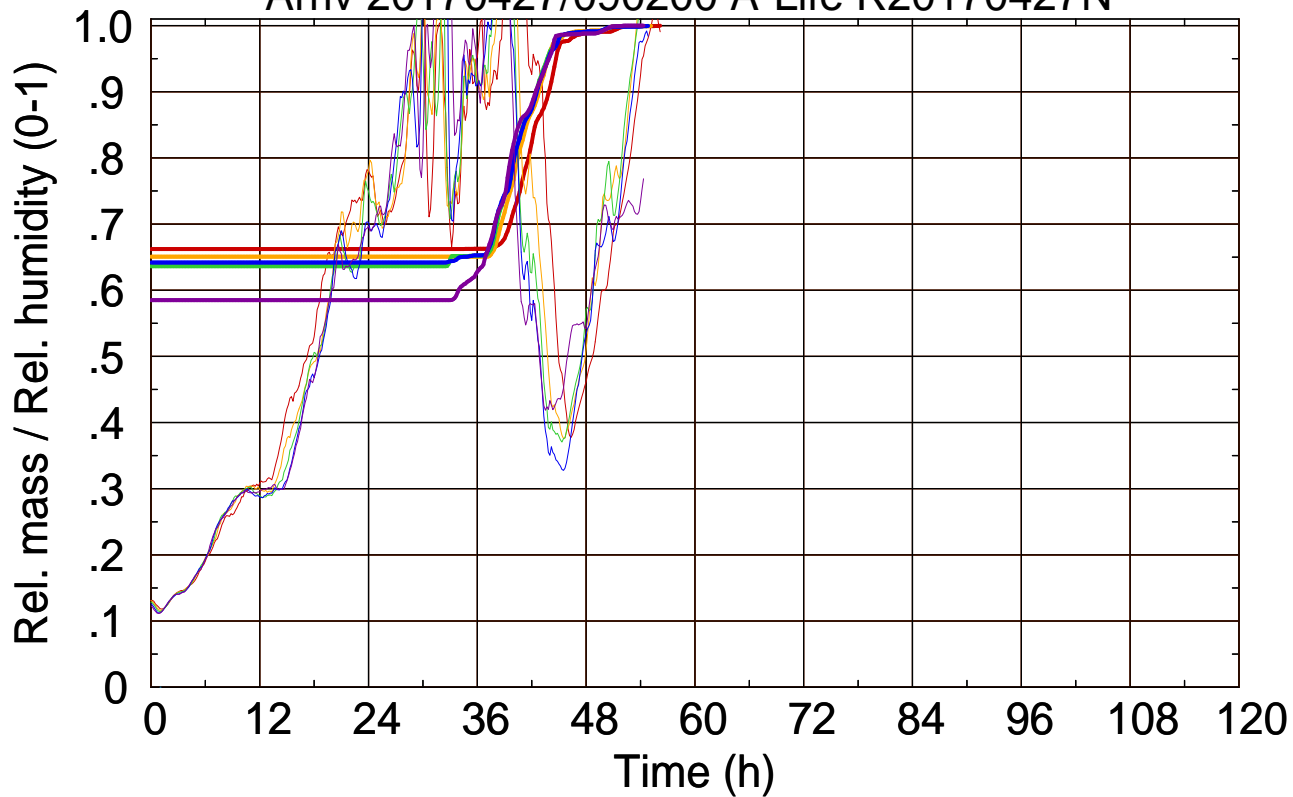

Arriv 20170427/090200 A-Life R20170427N

0 — 1 — 2 — 3 — 4 —

Arriv 20170427/090200 A-Life R20170427N

—— Height      - - - - - Mixing height

Arriv 20170427/085800 A-Life R20170427N

0 —

Arriv 20170427/085800 A-Life R20170427N

— Height

— Mixing height