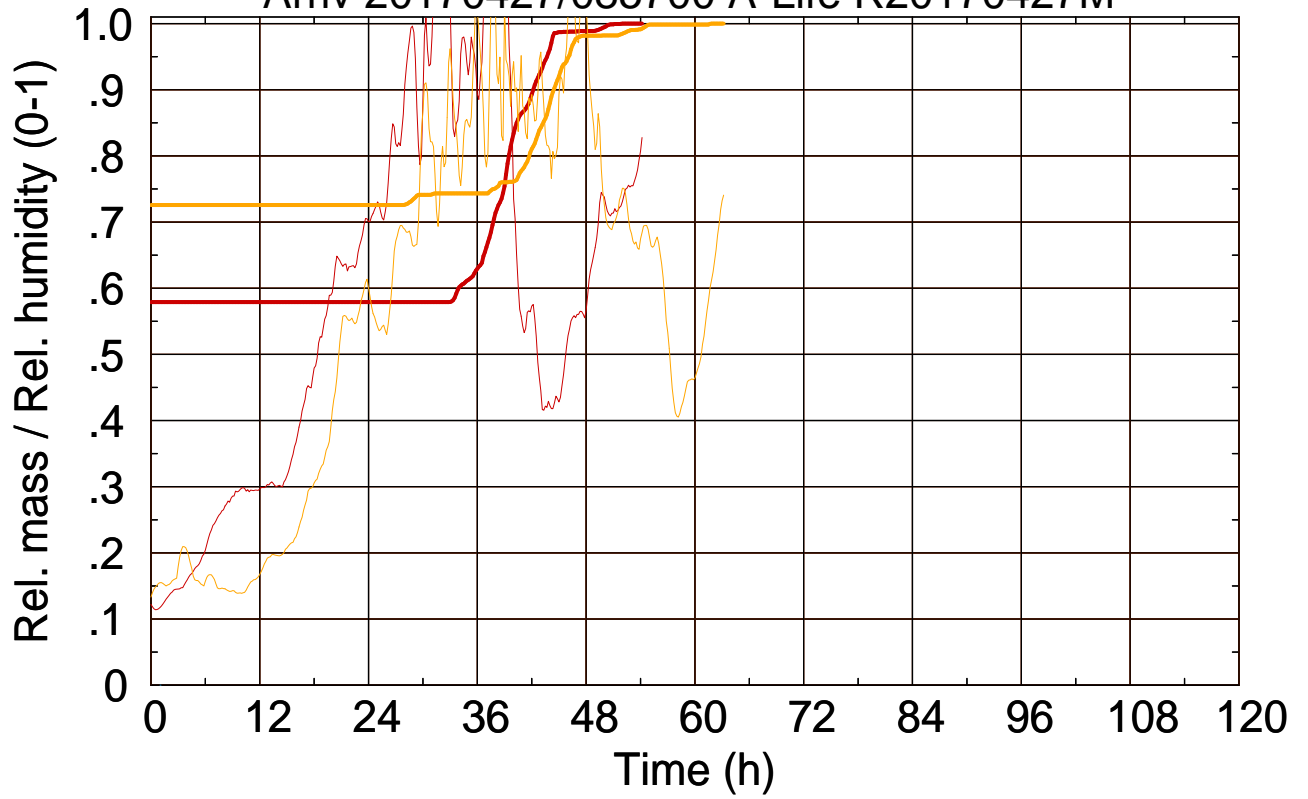

Arriv 20170427/085700 A-Life R20170427M

0 — 1 —

Arriv 20170427/085700 A-Life R20170427M

— Height — Mixing height