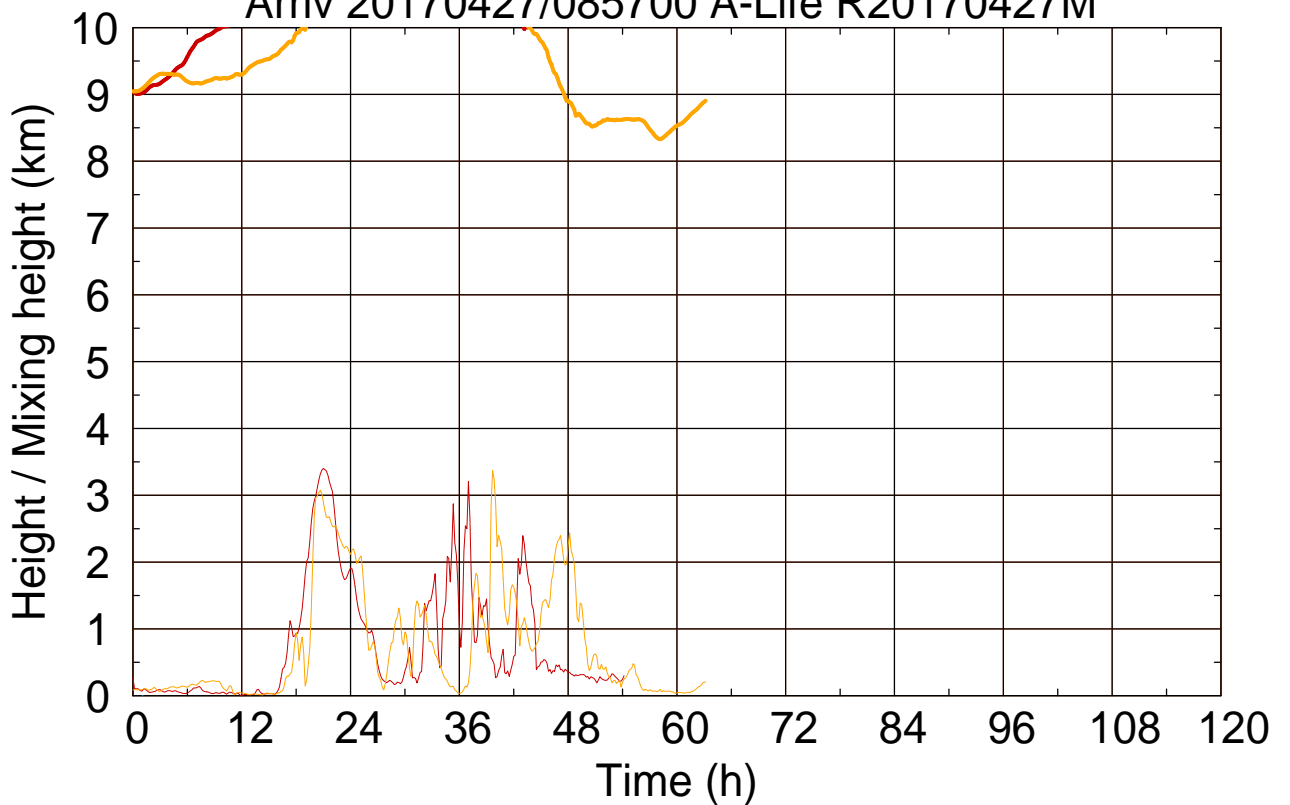

Arriv 20170427/085700 A-Life R20170427M

0 — 1 —

Arriv 20170427/085700 A-Life R20170427M

— Height — Mixing height